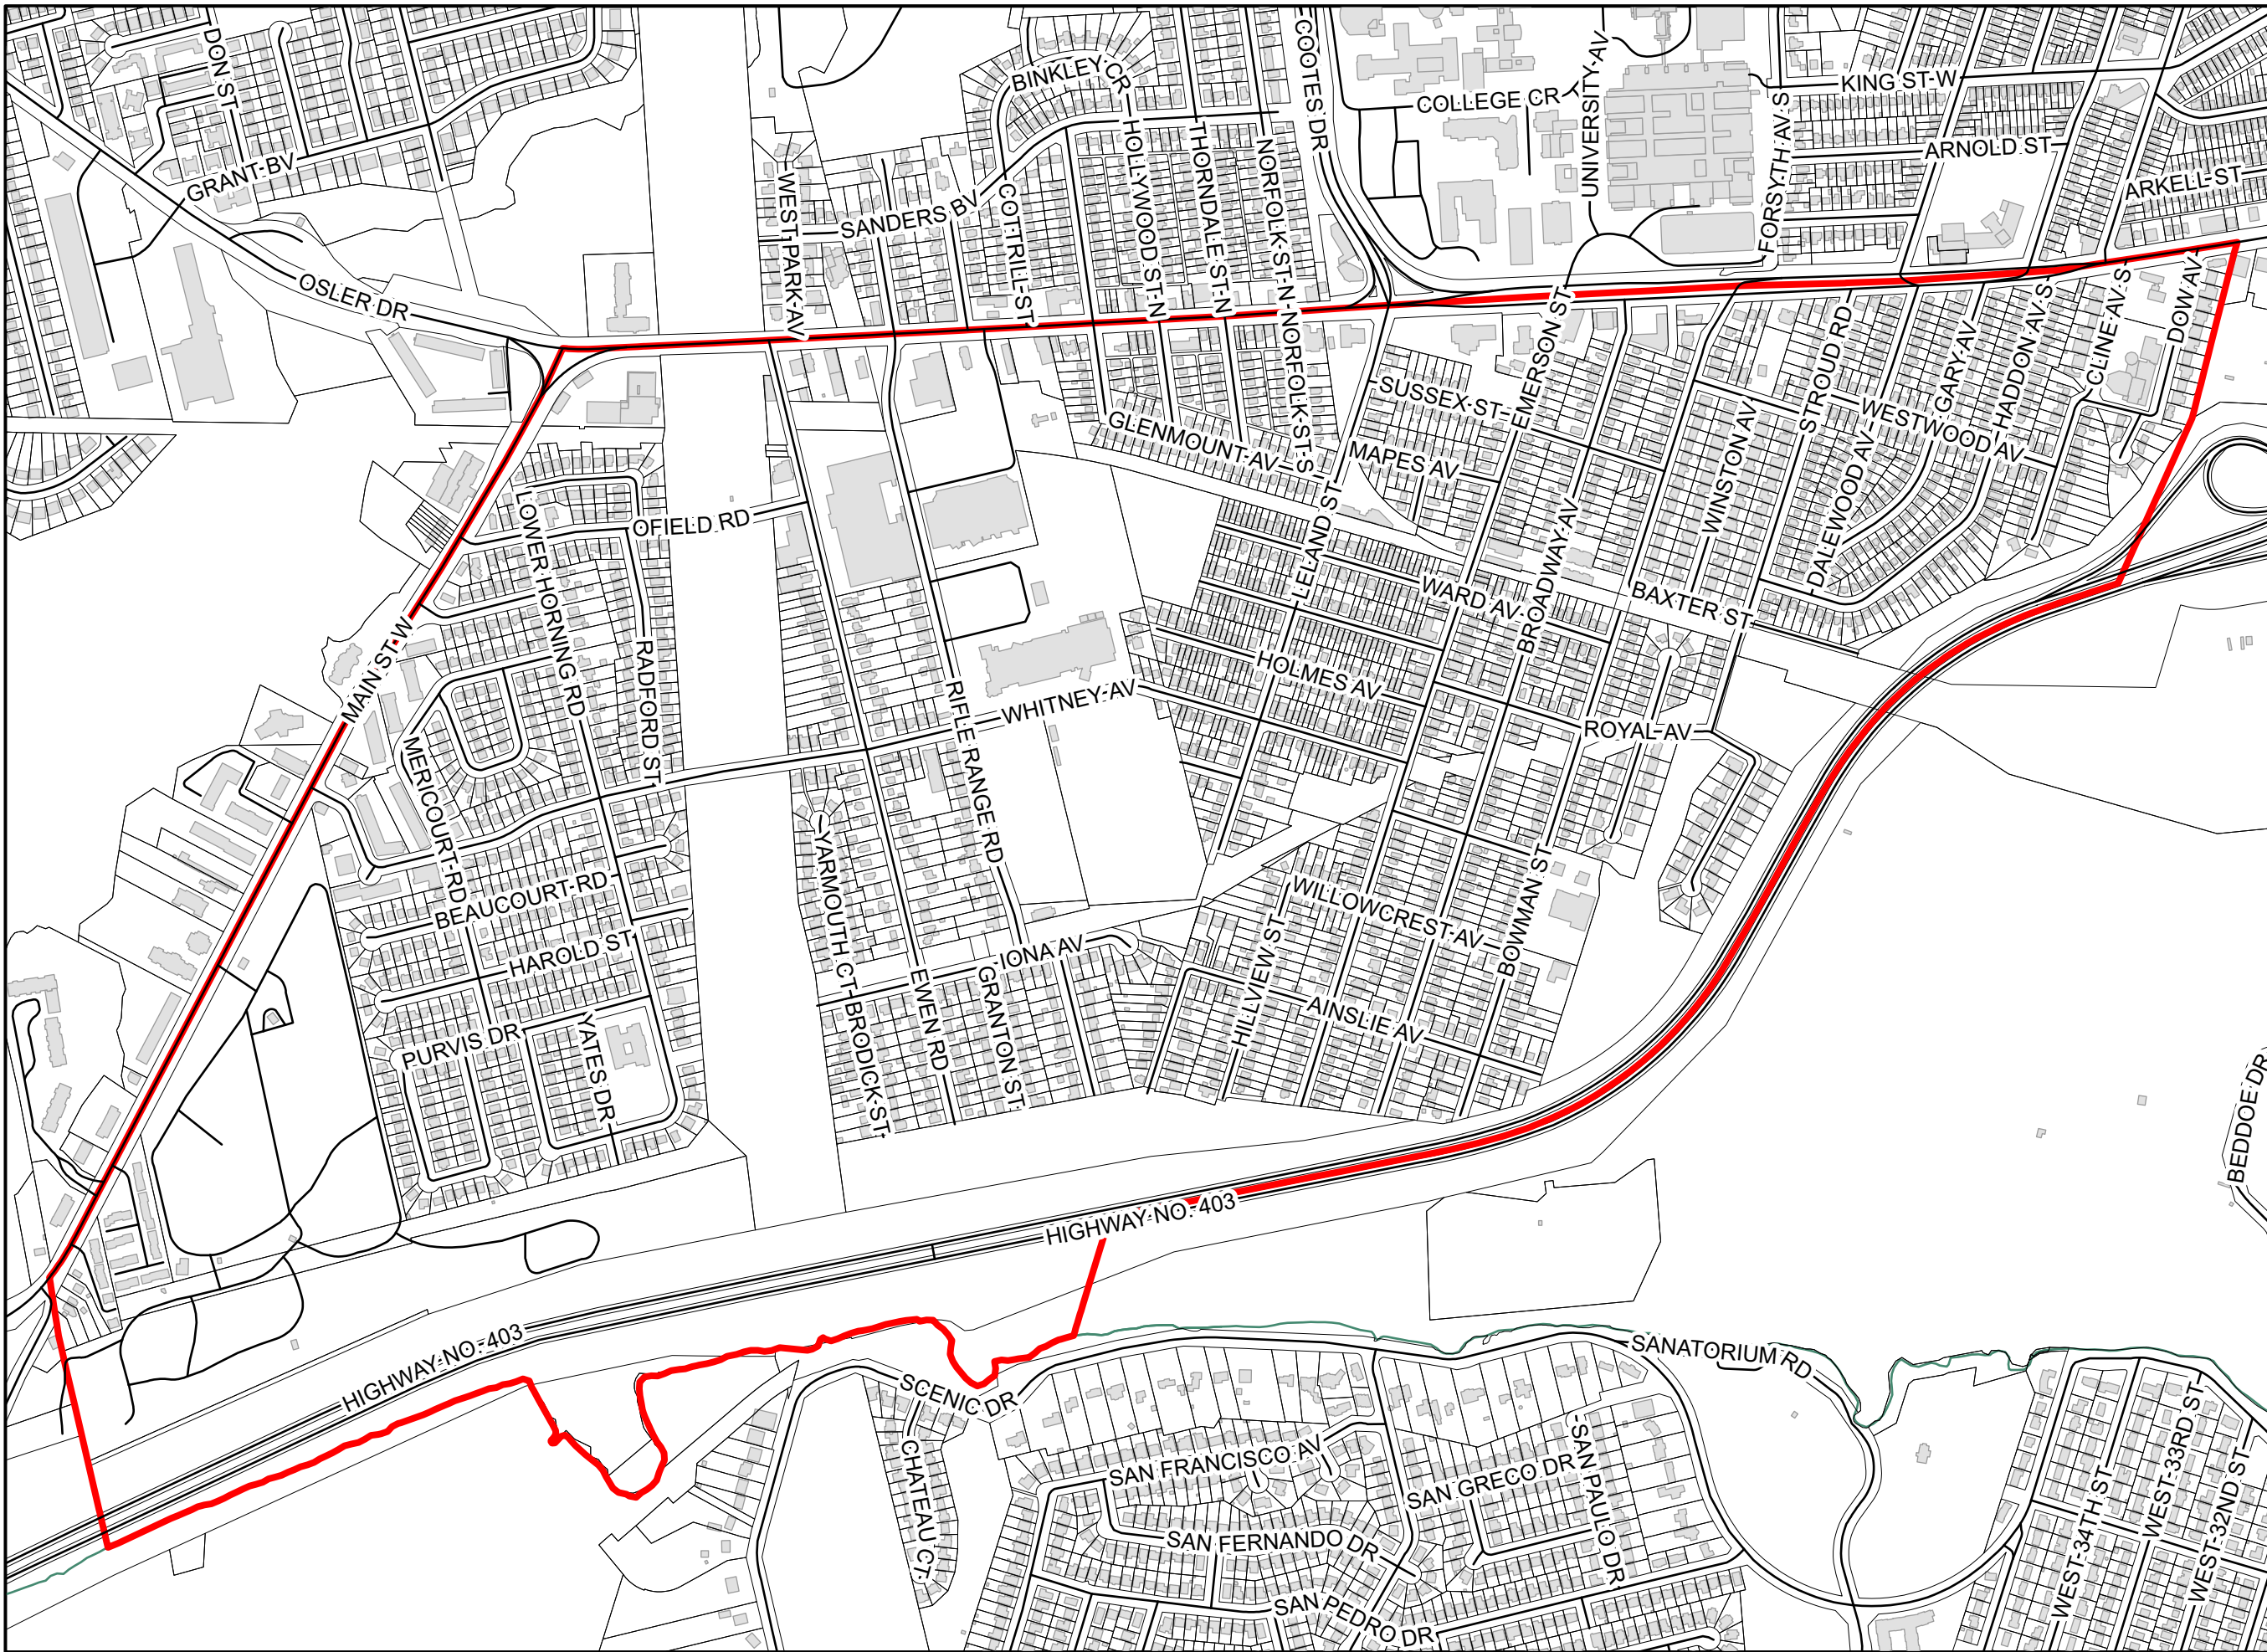

Legend

 Nuisance Party By-law Boundary

University District Safety Initiative - Map 1

Date: August 5, 2022

 Not To Scale

Hamilton

PLANNING AND ECONOMIC DEVELOPMENT DEPARTMENT

© Teranet Land Information Services Inc. and its licensors. [2022] May not be reproduced without permission. THIS IS NOT A PLAN OF SURVEY.

Legend
 Nuisance Party By-law Boundary

**University District
 Safety Initiative - Map 2**

Date:
February 22, 2024

Not To Scale

Hamilton

PLANNING AND ECONOMIC DEVELOPMENT DEPARTMENT

© Teranet Land Information Services Inc. and its licensors.
 [2024] May not be reproduced without permission.
 THIS IS NOT A PLAN OF SURVEY.