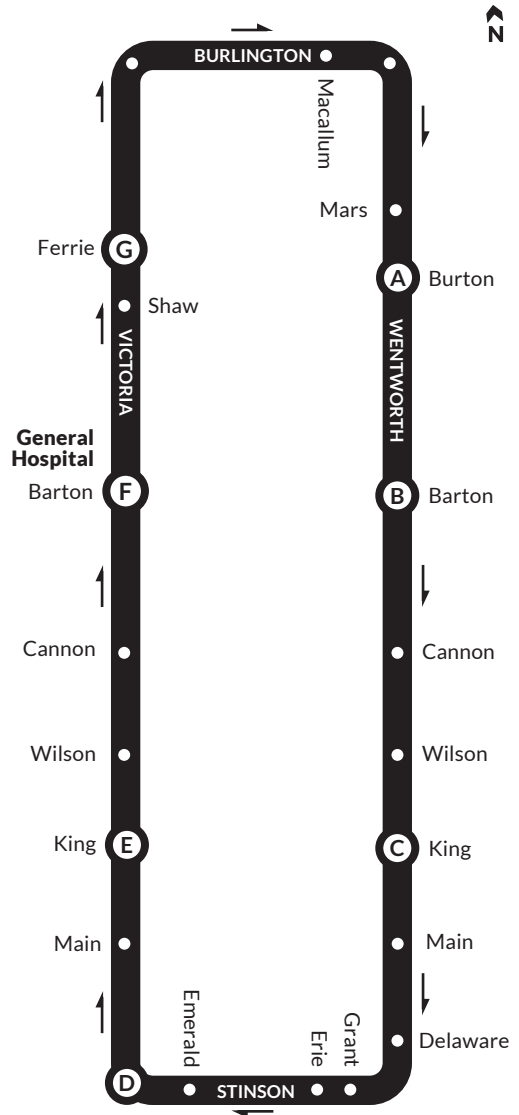

BUS STOP NUMBERS

From Victoria and King

Victoria

At King East	1460
At Wilson	1461
At Cannon East	1462
At Barton East	1463
At Shaw	1464
At Ferrie	1458

Burlington

At Victoria	1055
At Macallum	1055
At Wentworth	1022

Wentworth

At Mars	1465
At Burton	1466
At Barton East	1466
At Cannon East	1467
At Wilson	1468
At King East	1469
At Main East	1470
At Delaware	1471

Stinson

At Grant	1172
At Erie	1172
At Emerald	1173
At Victoria	1173

Please be at your bus stop 5 minutes before the bus is scheduled to be there.

Wentworth

Effective April 28, 2024

12

NO SATURDAY, SUNDAY OR HOLIDAY SERVICE

Website: hamilton.ca/hsr

Email: hsrserve@hamilton.ca

Social: X@HSR Instagram Facebook@HamiltonStreetRailway