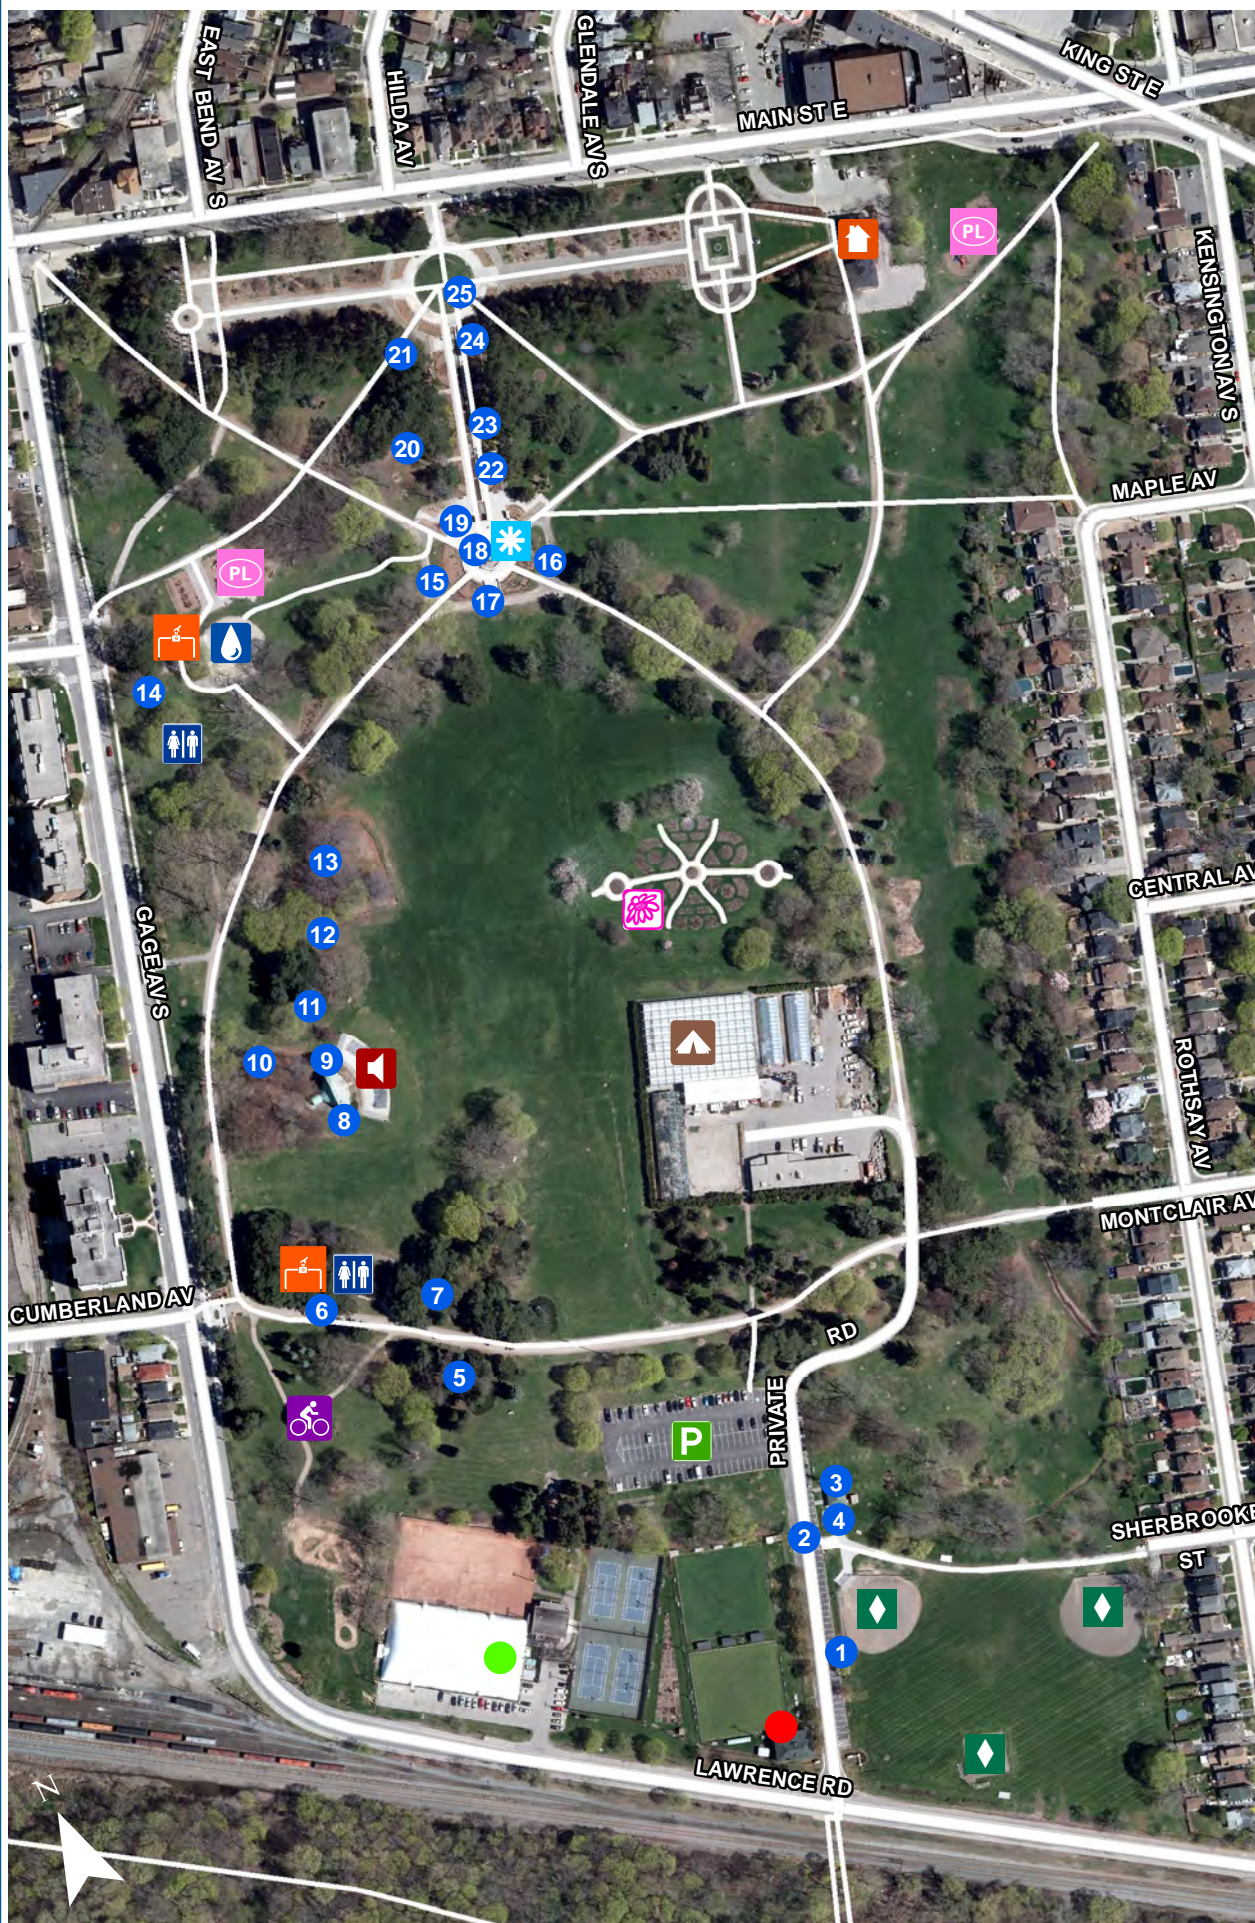

GAGE PARK - FEATURES AND SERVICES

LEGEND

-  Playground
-  Parking
-  Electrical Outlets
-  Spray Pad & Wading Pool
-  Bike Pump Track
-  Memorial Rose Garden
-  Gage Park Fountain
-  Hamilton Children's Museum
-  Tropical Greenhouse
-  G.R. Robinson Bandshell
-  Baseball Diamond
-  Rosedale Tennis Club
-  The Rosedale Lawn Bowling Club
-  Washrooms
-  Potable Water Buildings