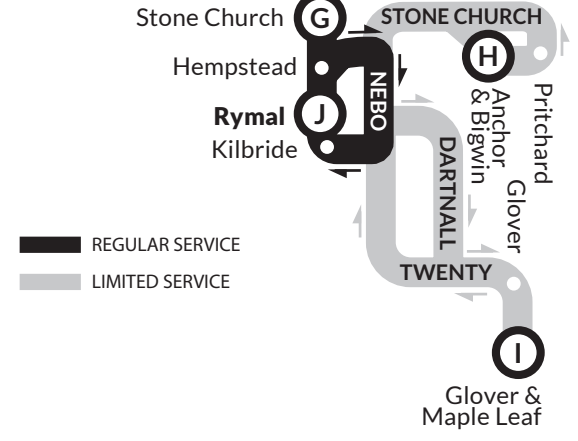

Upper Ottawa 22
Effective June 26, 2022

REGULAR SERVICE (thick line)
LIMITED SERVICE (thin line)

hamilton.ca/hsr
905.527.4441
@hsr • @hsrnw