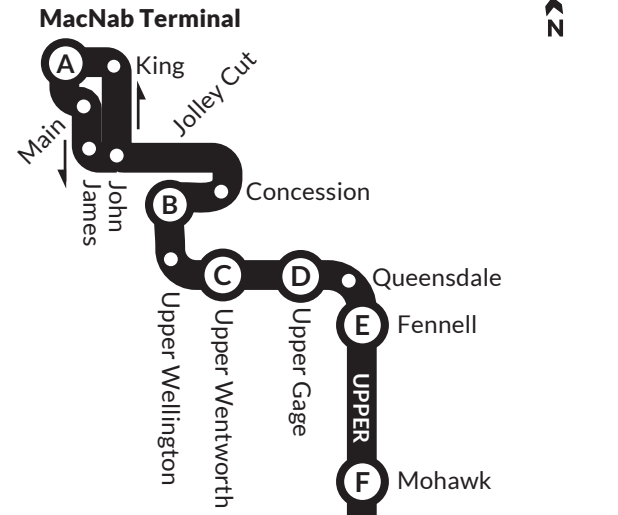

Upper Ottawa 22
Effective June 26, 2022

REGULAR SERVICE (thick line)
LIMITED SERVICE (thin line)

hamilton.ca/hsr
905.527.4441
@hsr • @hsrnw

SATURDAY - Southbound									
TIMEPOINTS	A	B	C	D	E	F	G	H	J
	MacNab Term. Platform #1	Up. Wellington & Concession	Queensdale & Up Wentworth	Queensdale & Upper Gage	Upper Ottawa & Fennell	Upper Ottawa & Mohawk	Up. Ottawa & Stone Church	Anchor & Bigwin	Upper Ottawa & Rymal
5 am	5:50	5:59	6:02	6:05	6:07	6:09	6:13	----	6:18
6 am	6:20	6:29	6:32	6:35	6:37	6:39	6:43	----	6:48
	6:50	6:59	7:02	7:05	7:07	7:09	7:13	----	7:18
7 am	7:20	7:29	7:32	7:35	7:37	7:39	7:43	----	7:48
	7:50	7:59	8:02	8:05	8:07	8:09	8:13	----	8:18
8 am	8:20	8:29	8:32	8:35	8:37	8:39	8:43	----	8:48
	8:50	8:59	9:02	9:05	9:07	9:09	9:13	----	9:18
9 am	Leave MacNab Terminal from 9:20am to 5:50pm								
to	:20	:29	:32	:36	:39	:42	:47	----	:54
5 pm	:50	:59	:02	:06	:09	:12	:17	----	:24
6 pm	6:20	6:28	6:31	6:34	6:37	6:40	6:44	6:49	6:57
7 pm	Leave MacNab Terminal from 7:00pm to 12:30am								
to	:00	:08	:11	:14	:17	:20	:24	:29	:37
12am	:30	:38	:41	:44	:47	:50	:54	:59	:07
1 am	1:20	1:28	1:31	1:34	1:37	1:40	1:44	1:49	1:57

TRANS-CAB INFORMATION
 During the weekday, including morning and afternoon peaks, the bus will operate from Upper Ottawa at Rymal and service regular bus stops in the Red Hill Business Park. Trips marked with "*" during the week will service the Glover Road area. Trans-Cab will continue to operate as it currently does at all other times.