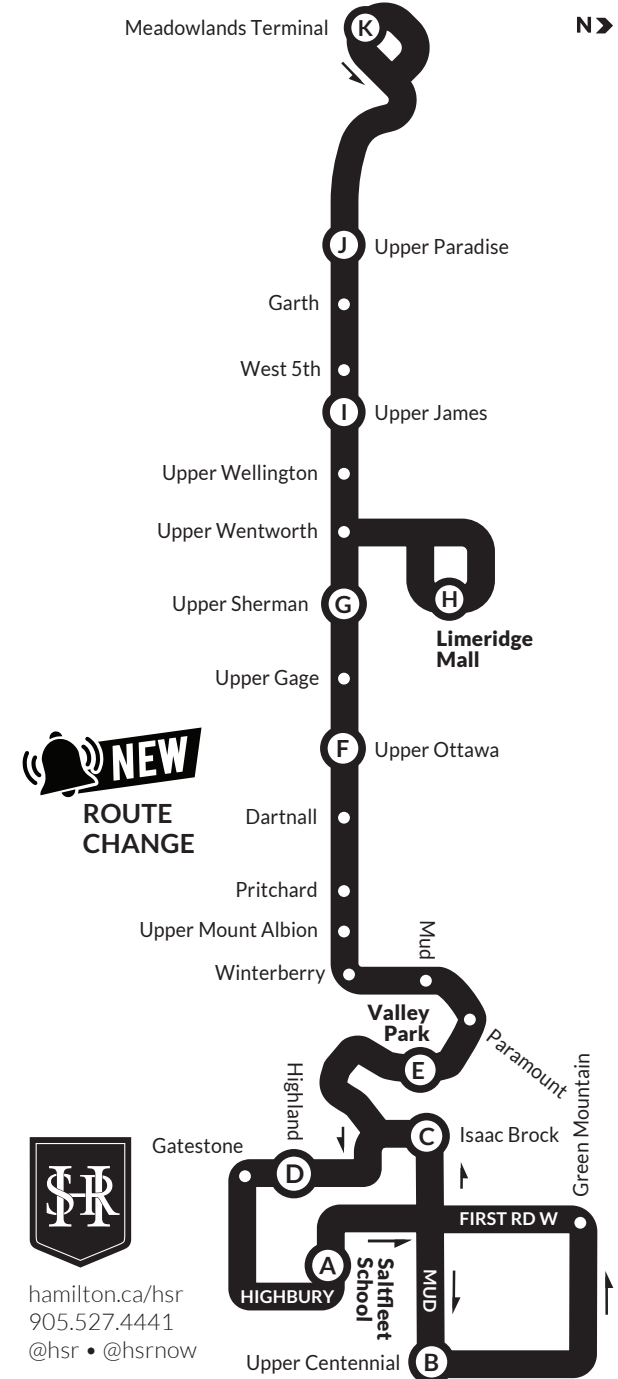

! THIS SCHEDULE IS SUBJECT TO CHANGE.

For up-to-date timetables visit: hamilton.ca/hsr.

The HSR does not take responsibility for errors in this document, for damages or inconveniences caused by delayed schedules or failures to make connections.

INTERLINING ROUTES

Some Weekday and Saturday service is interlined with 16-Ancaster route.

These trips are indicated with a "*" beside the trip.

At the end of the line, the 43-Stone Church bus will leave as a 16-Ancaster bus and vice versa.

For more information call HSR Information at 905.527.4441.

HOLIDAY SERVICE

During the period between **Christmas Day and New Year's Day**, the HSR usually operates on a modified schedule on selected days.

Thanksgiving Day service will end at approximately 10:00pm.

The last trip from the Highland & Saltfleet School will be 9:18pm and from Meadowlands Terminal will be 9:55pm.

Stone Church

Effective September 4, 2022

43

hamilton.ca/hsr
905.527.4441
@hsr • @hsrnow