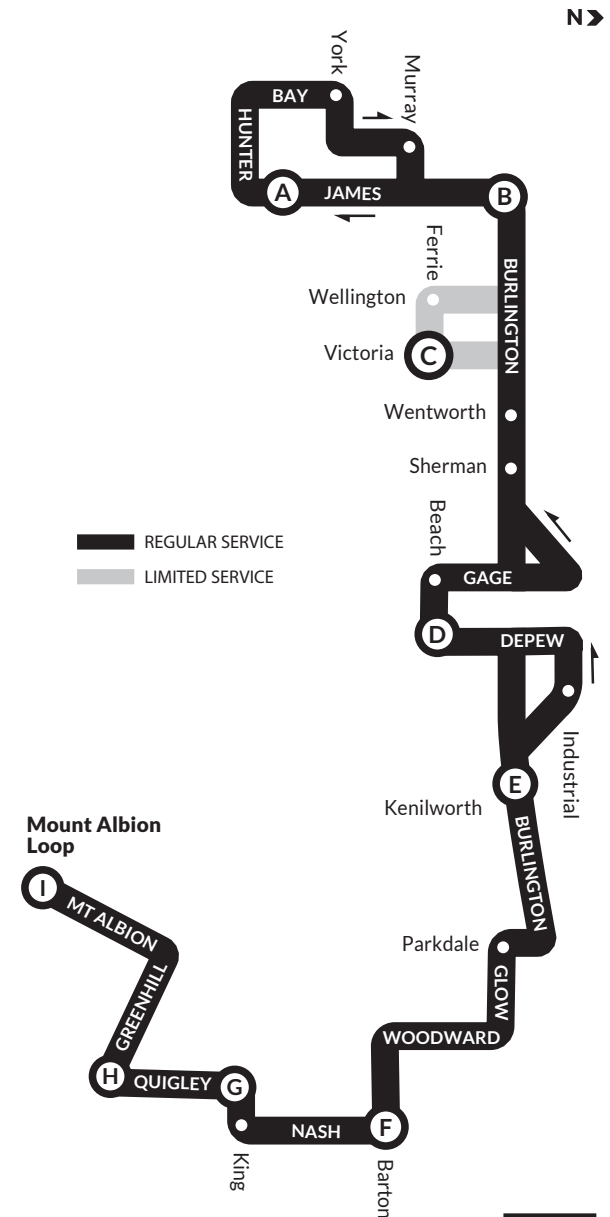

Bayfront

Effective June 26, 2022

4

hamilton.ca/hsr
905.527.4441
@hsr • @hsrnw