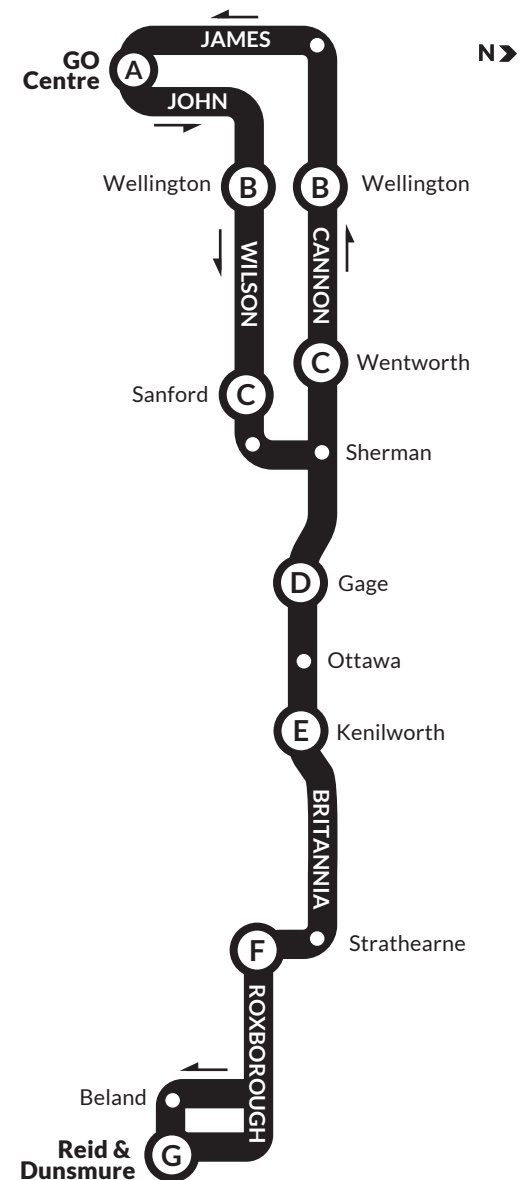

SUNDAY - Eastbound

TIMEPOINTS	A	B	C	D	E	F	G
	GO Centre	Wilson & Wellington	Wilson & Sanford	Cannon & Gage	Cannon & Kenilworth	Strathearne & Roxborough	Reid & Dunsmore
8 am	8:30	8:35	8:38	8:43	8:47	8:50	8:54
9 am	9:00	9:05	9:08	9:13	9:17	9:20	9:24
	9:30	9:35	9:38	9:43	9:47	9:50	9:54
10 am to 2 pm	Leave GO Centre from 10:00am to 2:30pm						
3 pm	:00	:05	:08	:13	:17	:20	:24
	:30	:35	:38	:43	:47	:50	:54
4 pm	3:00	3:05	3:08	3:13	3:17	3:20	3:24
	3:30	3:35	3:38	3:43	3:47	3:50	3:54
5 pm	4:00	4:05	4:08	4:13	4:17	4:20	4:24
	4:30	4:35	4:38	4:43	4:47	4:50	4:54
6 pm	5:00	5:05	5:08	5:13	5:17	5:20	5:24
	5:30	5:35	5:38	5:43	5:47	5:50	5:54
6 pm	6:00	6:05	6:08	6:13	6:17	6:20	6:24

SUNDAY - Westbound

TIMEPOINTS	G	F	E	D	C	B	A
	Reid & Dunsmore	Strathearne & Roxborough	Cannon & Kenilworth	Cannon & Gage	Cannon & Wentworth	Cannon & Wellington	GO Centre
9 am	9:00	9:04	9:07	9:11	9:16	9:19	9:25
10 am to 1 pm	9:30	9:34	9:37	9:41	9:46	9:49	9:55
	:00	:04	:07	:11	:16	:19	:25
2 pm	:30	:34	:37	:41	:46	:49	:55
	2:00	2:04	2:07	2:11	2:16	2:19	2:25
3 pm	2:30	2:34	2:37	2:41	2:46	2:49	2:55
	3:00	3:04	3:07	3:11	3:16	3:19	3:25
4 pm	3:30	3:34	3:37	3:41	3:46	3:49	3:55
	4:00	4:04	4:07	4:11	4:16	4:19	4:25
5 pm	4:30	4:34	4:37	4:41	4:46	4:49	4:55
	5:00	5:04	5:07	5:11	5:16	5:19	5:25
6 pm	5:30	5:34	5:37	5:41	5:46	5:49	5:55
	5:54	5:58	6:01	6:05	6:10	6:13	6:19
6 pm	6:24	6:28	6:31	6:35	6:40	6:43	6:49

Cannon

Effective September 4, 2022

3

! THIS SCHEDULE IS SUBJECT TO CHANGE. For up-to-date timetables visit: hamilton.ca/hsr.
During the period between **Christmas Day and New Year's Day**, the HSR usually operates on a modified schedule on selected days. For more information please contact 905.527.4441.

hamilton.ca/hsr
905.527.4441
@hsr • @hsrnw