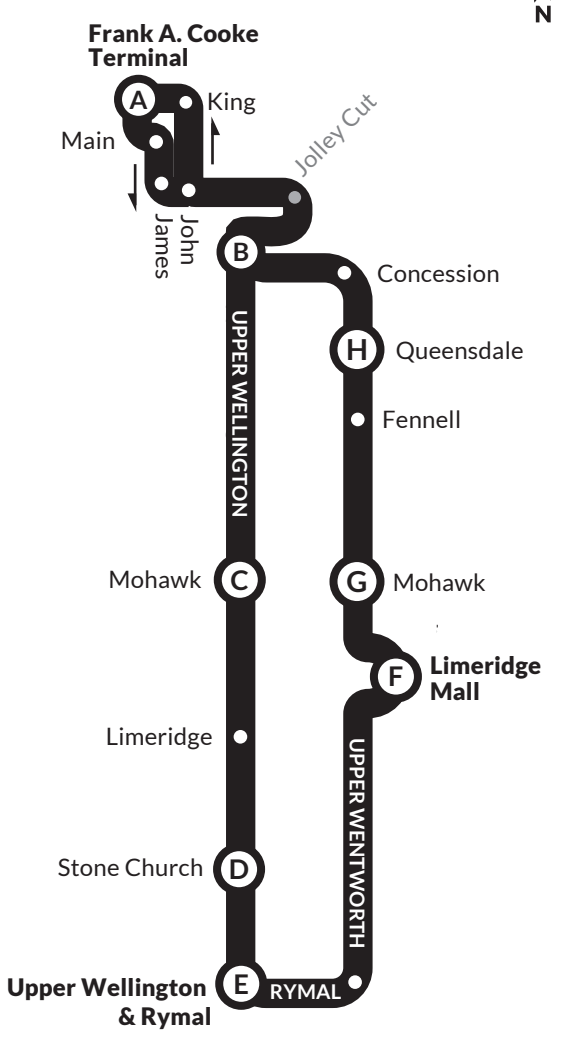

Upper Wentworth 25

Upper Wellington 26

Effective September 4, 2022

hamilton.ca/hsr
905.527.4441
@hsr • @hsrnw

Thanksgiving Day
service will end at approximately 10pm.

The last #25 trip from Lime Ridge Mall will be 9:09pm and from Frank A. Cooke will be 10:00pm.

The last #26 trip from Lime Ridge Mall will be 9:31pm and from Frank A. Cooke will be 9:30pm.

Call 905.527.4441 for more information.

26 Upper Wellington - Sunday

TIMEPOINTS	F	F	E	D	C	B	A
	Arrive at LimeRidge Mall Platform #3	Leave LimeRidge Mall Platform #3	Up. Wellington & Rymal	Up. Wellington & Stone Church	Up. Wellington & Mohawk	Up. Wellington & Concession	Frank A. Cooke Terminal Platform #4
5 am	---	5:55	6:02	6:04	6:08	6:13	6:20
6 am	6:16	6:25	6:32	6:34	6:38	6:43	6:50
7 am	7:16	7:25	7:32	7:34	7:38	7:43	7:50
8 am	8:16	8:25	8:32	8:34	8:38	8:43	8:50
9 am	9:18	9:25	9:32	9:34	9:38	9:43	9:51
10 am	10:18	10:25	10:32	10:34	10:38	10:43	10:51
11 am	11:21	11:25	11:33	11:36	11:41	11:46	11:55
12 pm	12:21	12:25	12:33	12:36	12:41	12:46	12:55
1 pm to 5 pm	Arrive Lime Ridge Mall from 1:21pm to 5:51pm						
6 pm	6:21	6:25	6:33	6:36	6:41	6:46	6:55
7 pm	7:21	7:25	7:33	7:36	7:41	7:46	7:55
8 pm	8:21	8:25	8:33	8:36	8:41	8:46	8:55
9 pm	9:17	9:31	9:38	9:40	9:45	9:50	9:56
10 pm	10:17	10:31	10:38	10:40	10:45	10:50	10:56
11 pm	11:17	11:31	11:38	11:40	11:45	11:50	11:56
12 am	12:17	12:17	12:22	---	---	---	---

25 Upper Wentworth - Sunday

TIMEPOINTS	F	F	G	H	G	B	A
	Arrive at Lime Ridge Mall Platform #1	Leave Lime Ridge Mall Platform #1	Up. Wentworth & Mohawk	Up. Wentworth & Queensdale	Concession & Up. Wellington	Frank A. Cooke Terminal Platform #3	Frank A. Cooke Terminal Platform #3
6 am	---	6:11	6:14	6:18	6:21	6:28	6:28
7 am	7:07	7:17	7:20	7:24	7:27	7:34	7:34
8 am	8:07	8:17	8:20	8:24	8:27	8:34	8:34
9 am	9:07	9:17	9:20	9:24	9:28	9:36	9:36
10 am	10:10	10:17	10:21	10:26	10:31	10:40	10:40
11 am	11:13	11:17	11:21	11:26	11:31	11:40	11:40
12 pm	12:13	12:17	12:21	12:26	12:31	12:40	12:40
1 pm to 4 pm	Arrive Lime Ridge Mall from 1:13pm to 4:43pm						
5 pm	5:13	5:17	5:21	5:26	5:31	5:40	5:40
6 pm	6:13	6:17	6:21	6:26	6:31	6:40	6:40
7 pm	7:13	7:17	7:21	7:26	7:31	7:40	7:40
8 pm	8:13	8:17	8:21	8:26	8:31	8:40	8:40
9 pm	9:52	10:09	10:12	10:16	10:19	10:25	10:25
10 pm	10:52	11:09	11:12	11:16	11:19	11:25	11:25

TIMEPOINTS	A	B	C	D	E	F	F
	Frank A. Cooke Terminal Platform #4	Up. Wellington & Concession	Up. Wellington & Mohawk	Up. Wellington & Stone Church	Up. Wellington & Rymal	Arrive at LimeRidge Mall Platform #1	Leave LimeRidge Mall Platform #1
6 am	6:15	6:22	6:26	6:30	6:32	6:37	6:47
7 am	7:15	7:22	7:26	7:30	7:32	7:37	7:47
8 am	8:15	8:22	8:26	8:30	8:32	8:37	8:47
9 am	9:15	9:24	9:28	9:32	9:34	9:40	9:47
10 am	10:15	10:24	10:28	10:32	10:34	10:40	10:47
11 am	11:15	11:24	11:29	11:33	11:36	11:43	11:47
12 pm	12:15	12:24	12:29	12:33	12:36	12:43	12:47
1 pm to 5 pm	Lv Frank A. Cooke Term. from 1:15pm and 5:45pm						
6 pm	6:15	6:24	6:29	6:33	6:36	6:43	6:47
7 pm	7:15	7:24	7:29	7:33	7:36	7:43	7:47
8 pm	8:15	8:24	8:29	8:33	8:36	8:43	8:47
9 pm	9:30	9:37	9:41	9:45	9:47	9:52	11:09
10 pm	10:30	10:37	10:41	10:45	10:47	10:52	11:09
11 pm	11:30	11:37	11:41	11:45	11:47	11:52	---