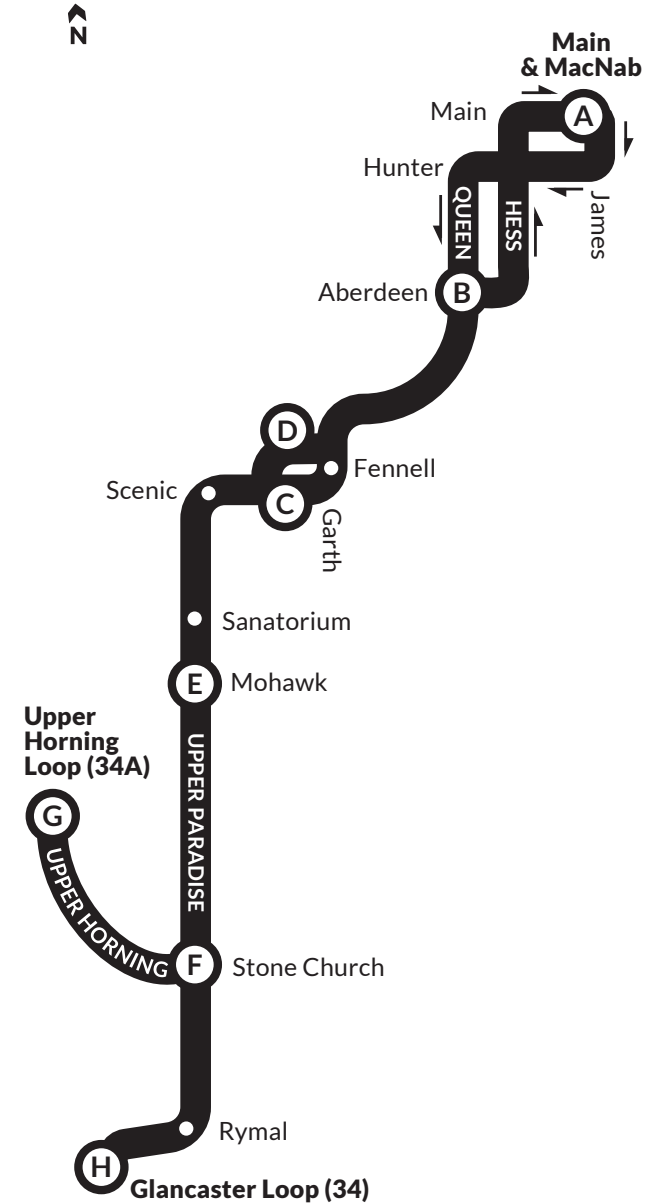

SUNDAY - Northbound

	H	G	F	E	D	B	A
7 am to 1 pm	Leave Upper Horning Loop from 7:04am to 1:04pm						
	---	:04	:08	:12	:17	:21	:27
	:35	---	:38	:42	:47	:51	:57
2 pm	---	2:05	2:10	2:13	2:17	2:21	2:27
	2:35	---	2:38	2:42	2:47	2:51	2:57
3 pm	---	3:05	3:10	3:13	3:17	3:21	3:27
	3:35	---	3:38	3:42	3:47	3:51	3:57
4 pm	---	4:05	4:10	4:13	4:17	4:21	4:27
	4:35	---	4:38	4:42	4:47	4:51	4:57
5 pm	---	5:05	5:10	5:13	5:17	5:21	5:27
	5:35	---	5:38	5:42	5:47	5:51	5:57
6 pm-10 pm	Leave Upper Horning Loop from 6:05am to 10:05pm						
	---	:05	:10	:13	:17	:21	:27
11 pm	---	11:05	11:10	11:13	11:17	11:21	11:27

Upper Paradise

Effective January 1, 2023

34

! During the period between **Christmas Day and New Year's Day**, the HSR usually operates on a modified schedule on selected days. **Thanksgiving Day** service will end at approximately 10:00pm. The last trip from Main & MacNab will be 9:30pm and from Upper Horning Loop will be 9:05pm.

hamilton.ca/hsr
905.527.4441
@hsr • @hsrnw