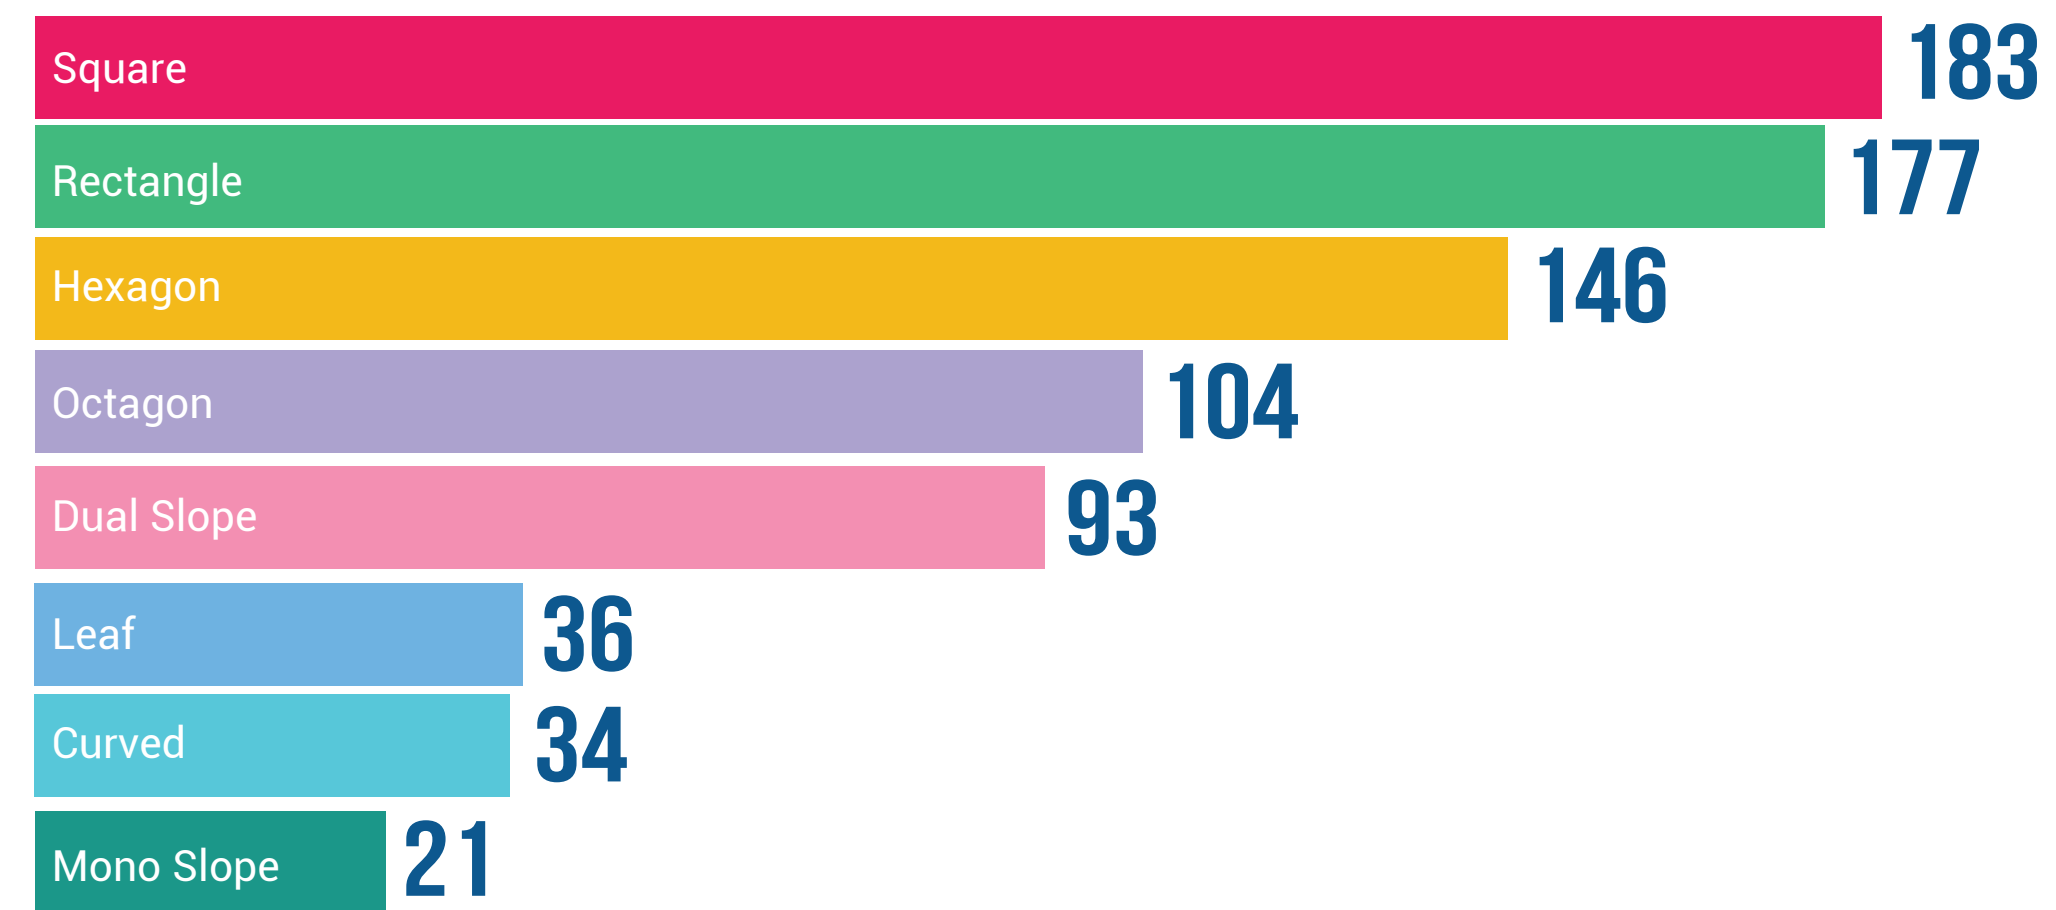

## SURVEY RESPONSES

### What Playground features would you like to see in the park?

Zip Line or Zip Roller

Optional question (327 responses)

### What Type of Shade Structure do you prefer?

Square Shade Structure

Optional question (330 responses)