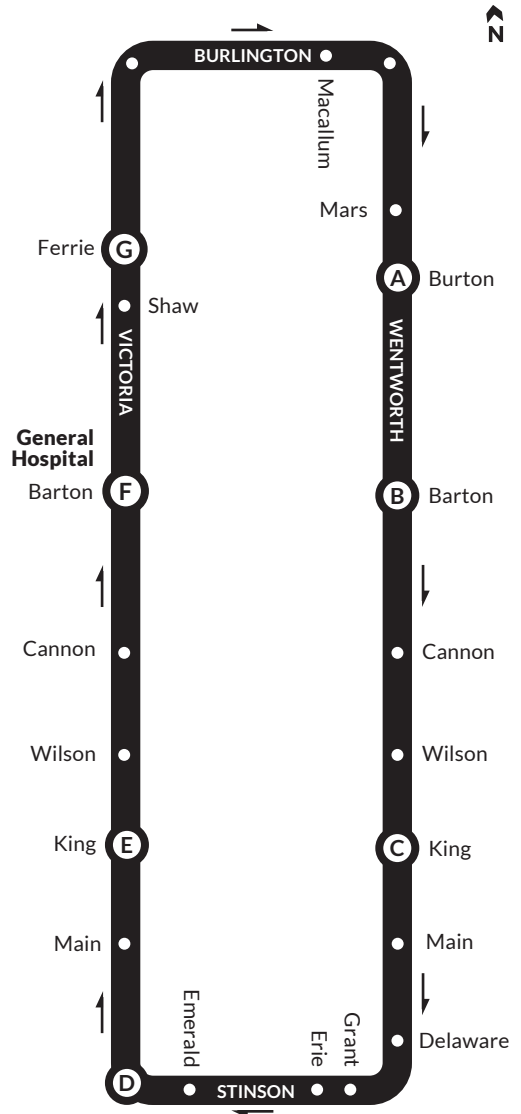

BUS STOP NUMBERS

From Victoria and King

Victoria

At King East	1460
At Wilson	1461
At Cannon East	1462
At Barton East	1463
At Shaw	1464
At Ferrie	1458

Burlington

At Victoria	1055
At Macallum	1055
At Wentworth	1022

Wentworth

At Mars	1465
At Burton	1466
At Barton East	1466
At Cannon East	1467
At Wilson	1468
At King East	1469
At Main East	1470
At Delaware	1471

Stinson

At Grant	1172
At Erie	1172
At Emerald	1173
At Victoria	1173

Please be at your bus stop 5 minutes before the bus is scheduled to be there.

Wentworth

Effective April 28, 2024

12

NO SATURDAY, SUNDAY OR HOLIDAY SERVICE

Website: hamilton.ca/hsr

Email: hsrserve@hamilton.ca

Social: X@HSR Instagram Facebook@HamiltonStreetRailway