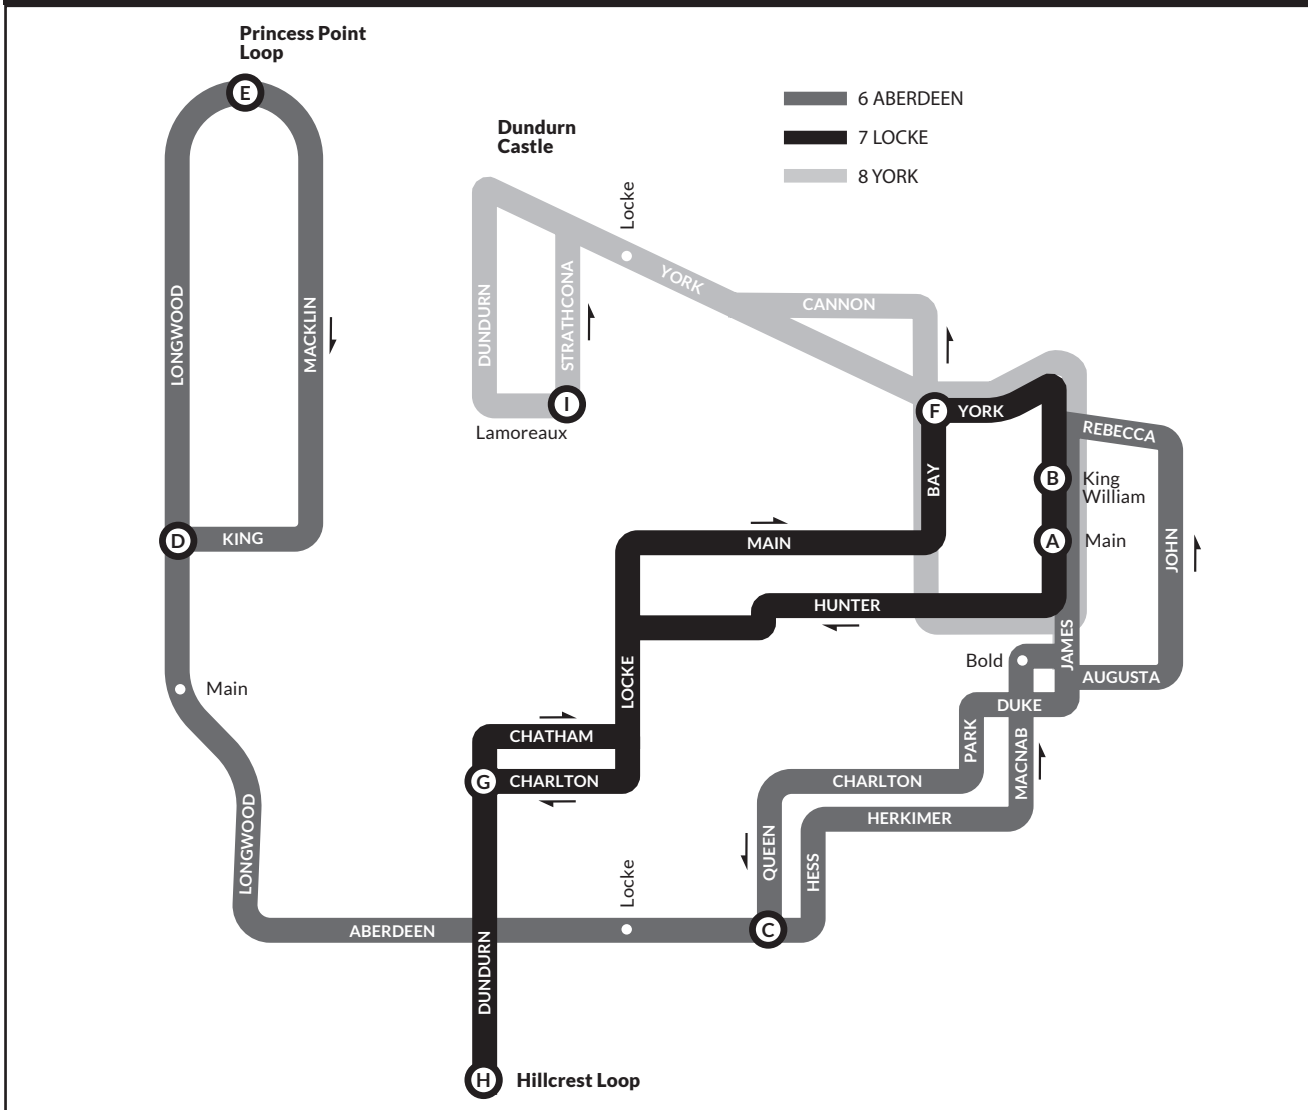

# Routing for the 6 Aberdeen, 7 Locke & 8 York

## Aberdeen, Locke, York 6,7,8

Effective June 23, 2024

### Interlining of 6-ABERDEEN, 7-LOCKE and 8-YORK routes.

The 6-ABERDEEN, 7-LOCKE and 8-YORK are interlined during the Weekday, Saturday and Sunday.

An eastbound 6-Aberdeen becomes a westbound 7-Locke; an eastbound 7-Locke becomes a westbound 8-York and an eastbound 8-York becomes a westbound 6-Aberdeen upon arrival downtown. However, in some cases during the Weekday, an eastbound 8-York becomes a westbound 7-Locke.

Please read inside for more information on the schedules, bus signage and Bus Check phone numbers. A map of the interlined routes is included.

Be at your bus stop at least five minutes before the bus is scheduled to arrive and have your fare handy.