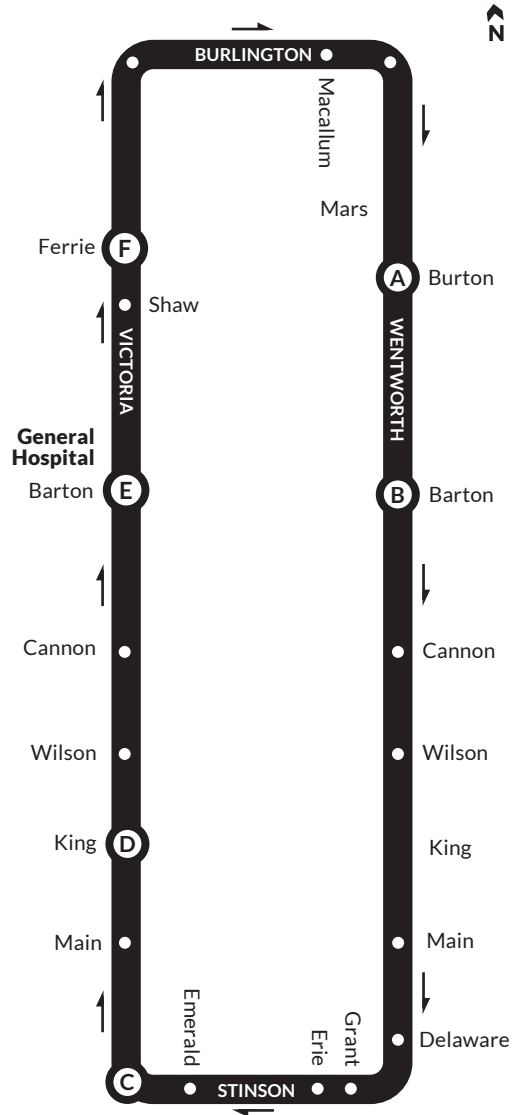

Bus Stop Numbers

From Victoria and King

Victoria

At King East	1460
At Wilson	1461
At Cannon East	1462
At Barton East	1463
At Shaw	1464
At Ferrie	1458

Burlington

At Victoria	1055
At Macallum	1055
At Wentworth	1022

Wentworth

At Mars	1465
At Burton	1466
At Barton East	1466
At Cannon East	1467
At Wilson	1468
At King East	1469
At Main East	1470
At Delaware	1471

Stinson

At Grant	1172
At Erie	1172
At Emerald	1173
At Victoria	1173

Wentworth

Effective September 1, 2024

12

NO SATURDAY, SUNDAY OR HOLIDAY SERVICE

THIS SCHEDULE IS SUBJECT TO CHANGE.

For up-to-date timetables and holiday service hours, visit hamilton.ca/HSR. The HSR does not take responsibility for errors in this document, for damages or inconveniences caused by delayed schedules or failures to make connections.

Website: hamilton.ca/hsr

Email: hsrserve@hamilton.ca

Social: X@HSR Instagram Facebook@HamiltonStreetRailway