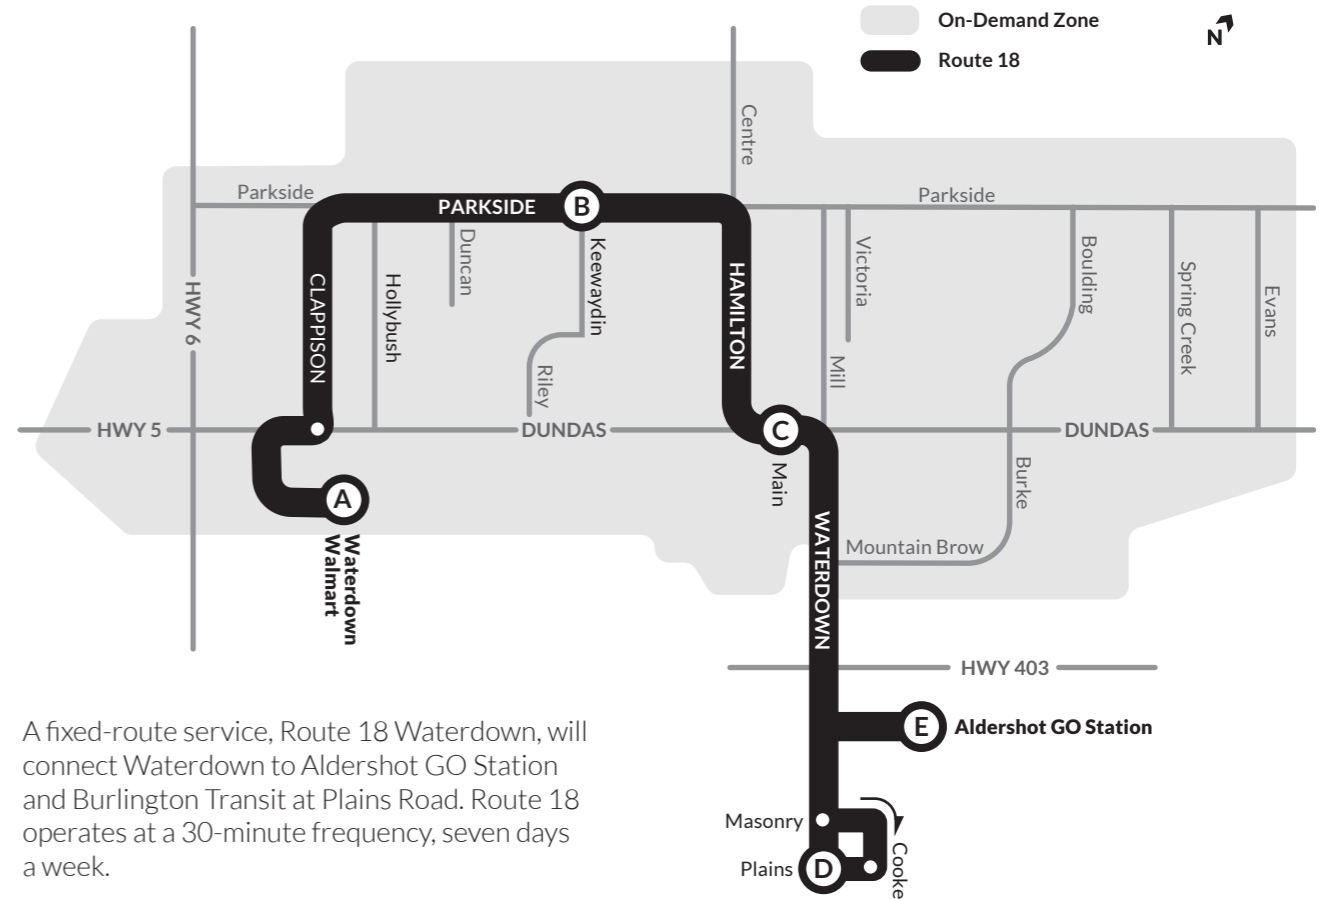

WEEKDAY - Southbound							
TIMEPOINTS	A	B	C	C	E	D	E
	Waterdown Walmart	Parkside & Keewaydin	Dundas & Main Arrive	Dundas & Main Leave	Aldershot Go Station	Plains & Waterdown	Aldershot Go Station
5 am	5:28	5:34	5:39	5:41	5:50	5:54	5:58
	5:58	6:04	6:09	6:11	6:20	6:24	6:28
6 am	6:28	6:34	6:39	6:41	6:50	6:54	6:58
	6:58	7:04	7:09	7:11	7:20	7:24	7:28
7 am	7:30	7:36	7:41	7:43	7:52	7:56	8:00
8 am to 12 pm	Leave from 8:00 AM to 12:30 PM						
	:00	:06	:11	:13	:22	:26	:30
1 pm	1:00	1:06	1:11	1:13	1:22	1:26	1:30
	1:30	1:36	1:41	1:43	1:52	1:56	2:00
2 pm	2:00	2:06	2:11	2:13	2:22	2:26	2:30
	2:30	2:36	2:41	2:43	2:52	2:56	3:00
3 pm	3:00	3:06	3:11	3:13	3:22	3:26	3:30
	3:30	3:36	3:41	3:43	3:52	3:56	4:00
4 pm	4:00	4:06	4:11	4:13	4:22	4:26	4:30
	4:30	4:36	4:41	4:43	4:52	4:56	5:00
5 pm	5:00	5:06	5:11	5:13	5:22	5:26	5:30
	5:30	5:36	5:41	5:43	5:52	5:56	6:00
6 pm	6:00	6:06	6:11	6:13	6:22	6:26	6:30
	6:30	6:36	6:41	6:43	6:52	6:56	7:00
7 pm	7:00	7:06	7:11	7:13	7:22	7:26	7:30
	7:25	7:31	7:36	7:38	7:47	7:51	7:55
8 pm to 11 pm	Leave from 8:25 PM to 11:55 PM						
	:25	:31	:36	:38	:47	:51	:55
12 am	12:25	12:31	12:36	12:38	12:47	12:51	12:55
	12:55	1:01	1:06	1:08	1:17	1:21	1:25

Waterdown

Effective September 1, 2024

18

A fixed-route service, Route 18 Waterdown, will connect Waterdown to Aldershot GO Station and Burlington Transit at Plains Road. Route 18 operates at a 30-minute frequency, seven days a week.

Customers transferring between Route 18 and the myRide on-demand zone will be able to do so at multiple stops. The eastbound and westbound stops located at Dundas at Main are designated transfer points. The Route 18 bus headed southbound to Aldershot GO will hold for two minutes to allow for better connection from incoming myRide buses.