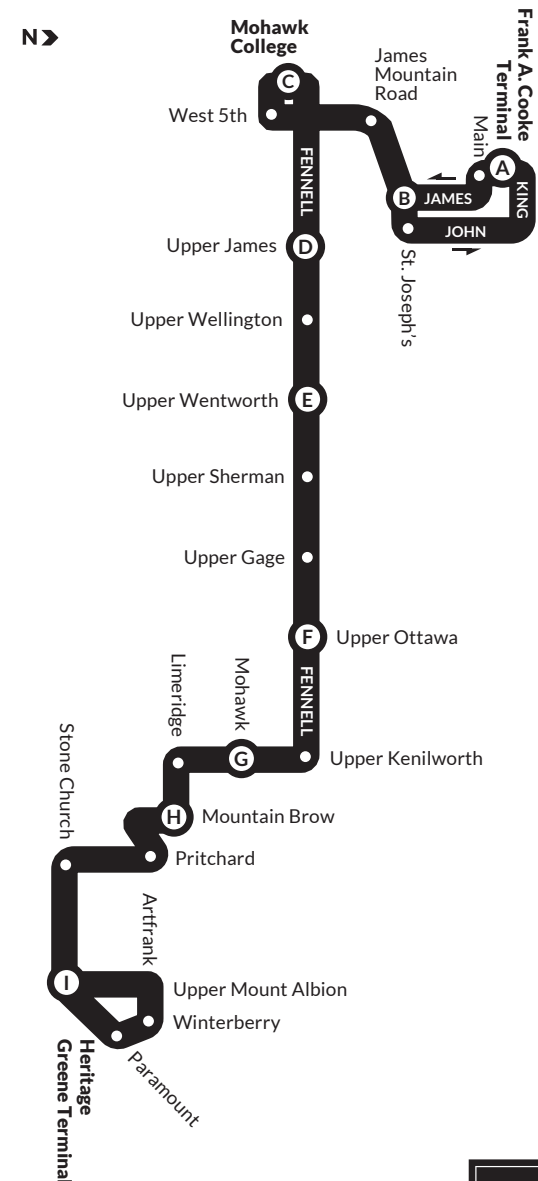

Upper Kenilworth

21

Effective September 1, 2024

Website: hamilton.ca/hsr
Email: hsrserve@hamilton.ca
Social: [X@HSR](#) [@f@HamiltonStreetRailway](#)