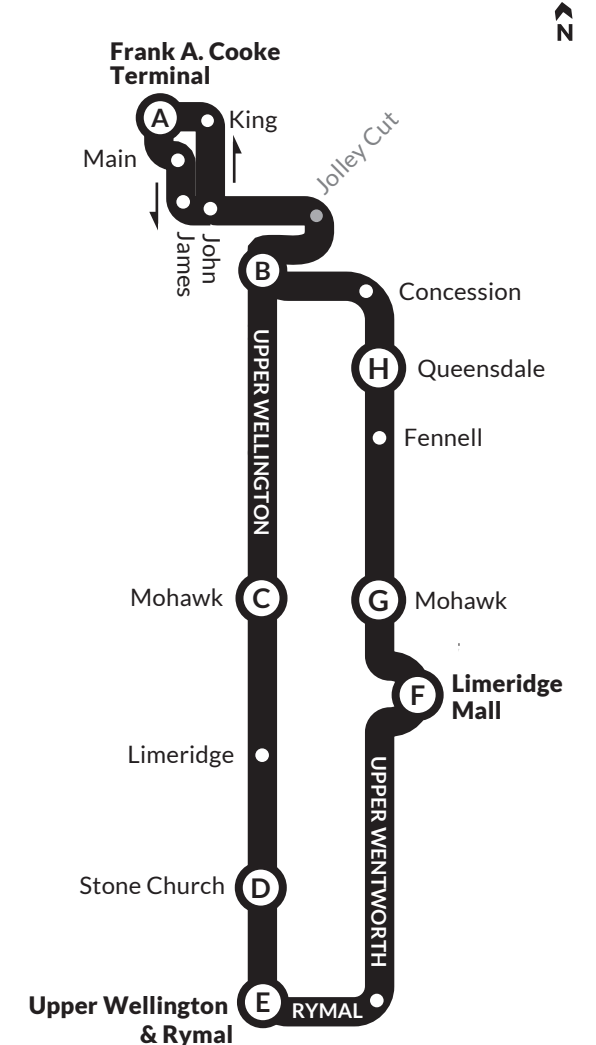

SUNDAY - Northbound

TIMEPOINTS	F	E	D	C	B	A
	Lime Ridge Mall Platform 3	Rymal & Upper Wellington	Upper Wellington & Stone Church	Upper Wellington & Mohawk	Upper Wellington & Concession	Frank A. Cooke Terminal Platform 3
5 am	5:55	6:02	6:04	6:08	6:13	6:20
6 am	6:25 6:55	6:32 7:02	6:34 7:04	6:38 7:08	6:43 7:13	6:50 7:20
7 am	7:25 7:55	7:32 8:02	7:34 8:04	7:38 8:08	7:43 8:13	7:50 8:20
8 am	8:25 8:55	8:32 9:02	8:34 9:04	8:38 9:08	8:43 9:13	8:50 9:20
9 am	9:25 9:55	9:32 10:02	9:34 10:04	9:38 10:08	9:43 10:13	9:51 10:21
10 am	10:25 10:55	10:32 11:03	10:34 11:06	10:38 11:11	10:43 11:16	10:51 11:24
11 am	11:25 11:55	11:33 12:03	11:36 12:06	11:41 12:11	11:46 12:16	11:54 12:24
12 pm	12:25 12:55	12:33 1:03	12:36 1:06	12:41 1:11	12:46 1:16	12:54 1:24
1 pm to 4 pm	Leave from 1:25PM to 4:55PM					
	:25 :55	:33 :03	:36 :06	:41 :11	:46 :16	:54 :24
5 pm	5:25 5:55	5:33 6:03	5:36 6:06	5:41 6:11	5:46 6:16	5:54 6:24
6 pm	6:25 6:55	6:33 7:03	6:36 7:06	6:41 7:11	6:46 7:16	6:54 7:24
7 pm	7:25 7:55	7:33 8:03	7:36 8:06	7:41 8:11	7:46 8:16	7:54 8:24
8 pm	8:25 8:55	8:33 9:03	8:36 9:06	8:41 9:11	8:46 9:16	8:54 9:24
9 pm	9:30 10:00	9:37 10:07	9:39 10:09	9:44 10:14	9:49 10:19	9:55 10:25
10 pm	10:30 11:00	10:37 11:07	10:39 11:09	10:44 11:14	10:49 11:19	10:55 11:25
11 pm	11:30 11:55	11:37 12:07	11:39 12:09	11:44 12:14	11:49 12:19	11:55 12:25

Upper Wentworth, Upper Wellington
Effective September 1, 2024

**25
26**

Website: hamilton.ca/hsr
Email: hsrserve@hamilton.ca
Social: [X@HSR](#) [@HamiltonStreetRailway](#)

BUS STOP NUMBERS

25 UPPER WENTWORTH	26 UPPER WELLINGTON
Frank A. Cooke Terminal Platform 3 2025	Frank A. Cooke Terminal Platform 4 2026
James Street At Jackson 2526 At Bold 1303 At Charlton 9204	James Street At Main 2526 At Bold 1303 At Charlton 9204
St. Joseph's Drive At Mountwood 2016	St. Joseph's Drive At Mountwood 2016
Arkledun Ave At Kingsway 2028	Arkledun Avenue At Kingsway 2028
Concession Street At Upper Wellington 2029 At E13th / At E15th 2034 At E17th / At Upper Wentworth 2037 Upper Wentworth Street At Inverness 2229 At Queensdale 2230 At Bruceedale 2231 At Fennell/ Opposite MacLennan 2232 Opposite Franklin 2233 Opposite E24th 2234 At Mohawk 2235 848 Upper Wentworth/ At Education 2236	Upper Wellington Street At Concession 2098 At Inverness 2213 Opposite Thayer 2099 At Bruceedale 2248 At Fennell 2249 Opposite Howe/ At McElroy 2250 At South Bend/At Norrie 2251 At Mohawk 2254 At Luscombe/At Hester 2252 Opposite 1079 Up Wellington 2253 At Bryna/At Lime Ridge 2255 At Towercrest/At Desoto 2256 At Stone Church 2257 Opposite Dragon/ At Diczynski/At San Felice 1365 At Rymal 1366
Lime Ridge Mall Platform 3 2125	Rymal Road At Turner Park 1367 At Upper Wentworth 2600
Upper Wentworth Steet At 1024 Up Wentworth 2238 At Pescara 2134 At Stone Church 2135 At Hussar/At Emperor/ At Essling 2136 At Rymal 2785	Upper Wentworth Street At Rymal 1368 At Elite/At Emperor/ Opposite Hussar 1369 At Stone Church/ At Southpark/At Linc (N) 2291
Upper Wellington Street At Byng 2788 At Brigade/At Como 2789 At Stone Church Opposite Desoto/ At Sirente 2258 At Lime Ridge 2259 At Jay 2260 At 1069 Up Wellington/ At Bobolink 2261 At Meadowlark 2262 At Mohawk/ Opposite Norrie 2263 At South Bend/ Opposite McElroy 2264 At Howe 2265 At Fennell 2266 At Bruceedale 2672 At Queensdale 2169 At Mountville 2170 At Concession 2171	25 UPPER WENTWORTH Lime Ridge Mall Platform 1 2239 Upper Wentworth Street Opposite 841 Upper Wentworth / Opp. Education