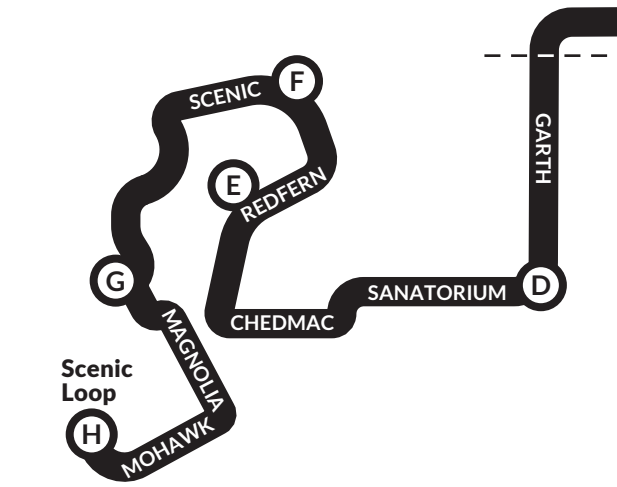

SUNDAY - Northbound

TIMEPOINTS	H	G	F	E	D	C	B	A
	Scenic & Lavender Loop	San Remo & San Antonio	Sanatorium Brow Building	Chedmac & Redfern	Sanatorium & Garth	Mohawk College Transit Terminal Platform 4	James & St. Josephs Drive	Frank A. Cooke Terminal Platform 7
5 am	5:55	5:58	6:01	6:03	6:10	6:16	6:19	6:23
6 am	6:25	6:28	6:31	6:33	6:40	6:46	6:49	6:53
	6:55	6:58	7:01	7:03	7:10	7:16	7:19	7:23
7 am	7:25	7:28	7:31	7:33	7:40	7:46	7:49	7:53
	7:55	7:58	8:01	8:03	8:10	8:16	8:19	8:23
8 am	8:25	8:28	8:31	8:33	8:40	8:46	8:49	8:53
	8:50	8:54	8:57	8:59	9:08	9:15	9:19	9:25
9 am to 7 pm	Leave Scenic & Lavender Loop from 9:15AM to 7:45PM							
7 pm	:15	:19	:22	:24	:33	:40	:44	:50
	:45	:49	:52	:54	:03	:10	:14	:20
8 pm	8:15	8:19	8:22	8:24	8:33	8:40	8:44	8:50
	8:45	8:48	8:51	8:53	8:59	9:05	9:08	9:12
9 pm	9:15	9:18	9:21	9:23	9:29	9:35	9:38	9:42
	10:00	10:03	10:06	10:08	10:14	10:20	10:23	10:27
10 pm	10:45	10:48	10:51	10:53	10:59	11:05	11:08	11:12

Sanatorium
Effective August 1, 2024

33

Website: hamilton.ca/hsr
Email: hsrserve@hamilton.ca
Social: X@HSR @HamiltonStreetRailway