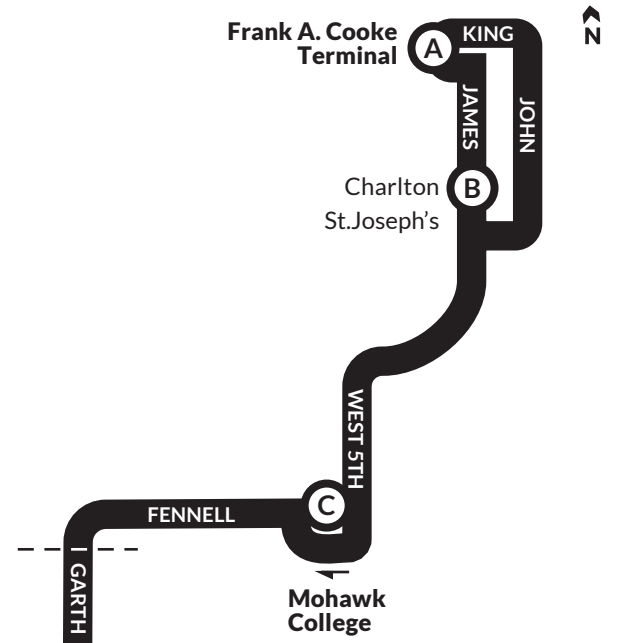

SUNDAY - Northbound

TIMEPOINTS	H	G	F	E	D	C	B	A
	Scenic & Lavender Loop	San Remo & San Antonio	Sanatorium Brow Building	Chedmac & Redfern	Sanatorium & Garth	Mohawk College Transit Terminal Platform 4	James & St. Josephs Drive	Frank A. Cooke Terminal Platform 7
5 am	5:55	5:58	6:01	6:03	6:10	6:16	6:19	6:23
6 am	6:25	6:28	6:31	6:33	6:40	6:46	6:49	6:53
	6:55	6:58	7:01	7:03	7:10	7:16	7:19	7:23
7 am	7:25	7:28	7:31	7:33	7:40	7:46	7:49	7:53
	7:55	7:58	8:01	8:03	8:10	8:16	8:19	8:23
8 am	8:25	8:28	8:31	8:33	8:40	8:46	8:49	8:53
	8:50	8:54	8:57	8:59	9:08	9:15	9:19	9:25
9 am to 7 pm	Leave Scenic & Lavender Loop from 9:15AM to 7:45PM							
7 pm	:15	:19	:22	:24	:33	:40	:44	:50
	:45	:49	:52	:54	:03	:10	:14	:20
8 pm	8:15	8:19	8:22	8:24	8:33	8:40	8:44	8:50
	8:45	8:48	8:51	8:53	8:59	9:05	9:08	9:12
9 pm	9:15	9:18	9:21	9:23	9:29	9:35	9:38	9:42
	10:00	10:03	10:06	10:08	10:14	10:20	10:23	10:27
10 pm	10:45	10:48	10:51	10:53	10:59	11:05	11:08	11:12

Sanatorium
Effective August 1, 2024

33

Website: hamilton.ca/hsr
Email: hsrserve@hamilton.ca
Social: X@HSR @HamiltonStreetRailway