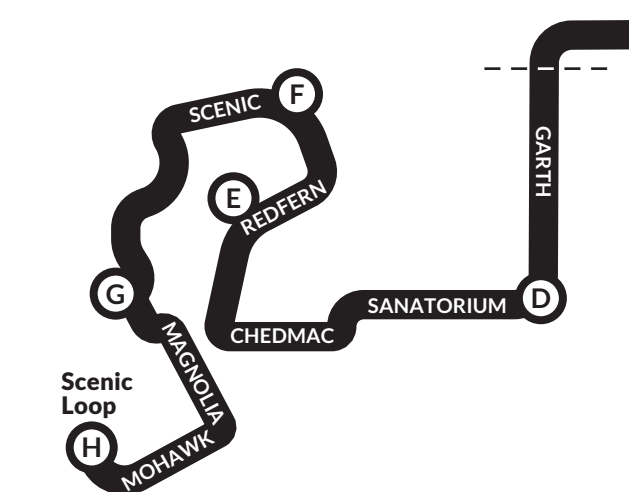

SUNDAY - Northbound

TIMEPOINTS	H	G	F	E	D	C	B	A
	Scenic & Lavender Loop	San Remo & San Antonio	Sanatorium Brow Building	Chedmac & Redfern	Sanatorium & Garth	Mohawk College Transit Terminal Platform 4	James & St. Josephs Drive	Frank A. Cooke Terminal Platform 7
5 am	5:55	5:58	6:01	6:03	6:10	6:16	6:19	6:23
6 am	6:25	6:28	6:31	6:33	6:40	6:46	6:49	6:53
	6:55	6:58	7:01	7:03	7:10	7:16	7:19	7:23
7 am	7:25	7:28	7:31	7:33	7:40	7:46	7:49	7:53
	7:55	7:58	8:01	8:03	8:10	8:16	8:19	8:23
8 am	8:25	8:28	8:31	8:33	8:40	8:46	8:49	8:53
	8:50	8:54	8:57	8:59	9:08	9:15	9:19	9:25
9 am to 7 pm	Leave Scenic & Lavender Loop from 9:15AM to 7:45PM							
8 pm	:15	:19	:22	:24	:33	:40	:44	:50
	:45	:49	:52	:54	:03	:10	:14	:20
9 pm	8:15	8:19	8:22	8:24	8:33	8:40	8:44	8:50
	8:45	8:48	8:51	8:53	8:59	9:05	9:08	9:12
10 pm	9:15	9:18	9:21	9:23	9:29	9:35	9:38	9:42
	9:45	9:48	9:51	9:53	9:59	10:05	10:08	10:12
1 am	10:00	10:03	10:06	10:08	10:14	10:20	10:23	10:27
1 am	10:45	10:48	10:51	10:53	10:59	11:05	11:08	11:12

Sanatorium

Effective September 1, 2024

33

Website: hamilton.ca/hsr
Email: hsrserve@hamilton.ca
Social: X@HSR @HamiltonStreetRailway