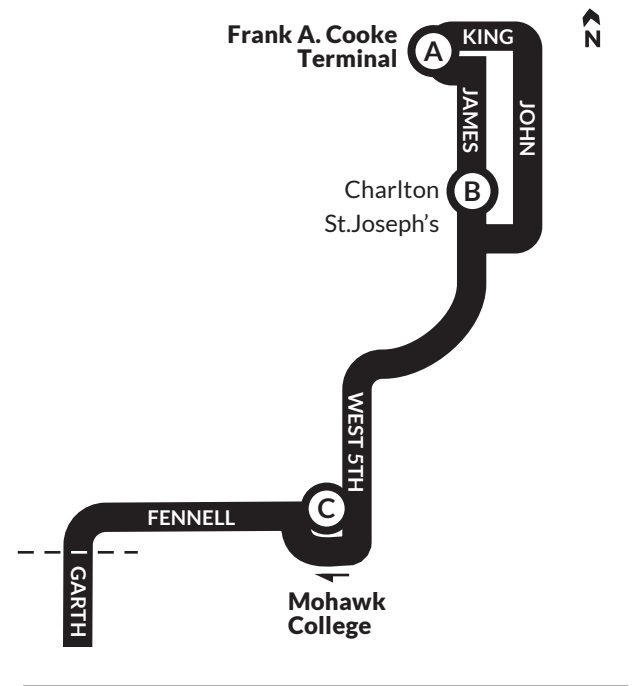

SUNDAY - Northbound

TIMEPOINTS	H	G	F	E	D	C	B	A
	Scenic & Lavender Loop	San Remo & San Antonio	Sanatorium Brow Building	Chedmac & Redfern	Sanatorium & Garth	Mohawk College Transit Terminal Platform 4	James & St. Josephs Drive	Frank A. Cooke Terminal Platform 7
5 am	5:55	5:58	6:01	6:03	6:10	6:16	6:19	6:23
6 am	6:25	6:28	6:31	6:33	6:40	6:46	6:49	6:53
	6:55	6:58	7:01	7:03	7:10	7:16	7:19	7:23
7 am	7:25	7:28	7:31	7:33	7:40	7:46	7:49	7:53
	7:55	7:58	8:01	8:03	8:10	8:16	8:19	8:23
8 am	8:25	8:28	8:31	8:33	8:40	8:46	8:49	8:53
	8:50	8:54	8:57	8:59	9:08	9:15	9:19	9:25
9 am to 7 pm	Leave Scenic & Lavender Loop from 9:15AM to 7:45PM							
8 pm	:15	:19	:22	:24	:33	:40	:44	:50
	:45	:49	:52	:54	:03	:10	:14	:20
9 pm	8:15	8:19	8:22	8:24	8:33	8:40	8:44	8:50
	8:45	8:48	8:51	8:53	8:59	9:05	9:08	9:12
10 pm	9:15	9:18	9:21	9:23	9:29	9:35	9:38	9:42
	9:45	9:48	9:51	9:53	9:59	10:05	10:08	10:12
1 am	10:00	10:03	10:06	10:08	10:14	10:20	10:23	10:27
1 am	10:45	10:48	10:51	10:53	10:59	11:05	11:08	11:12

Sanatorium

Effective September 1, 2024

33

Website: hamilton.ca/hsr
Email: hsrserve@hamilton.ca
Social: X@HSR @HamiltonStreetRailway