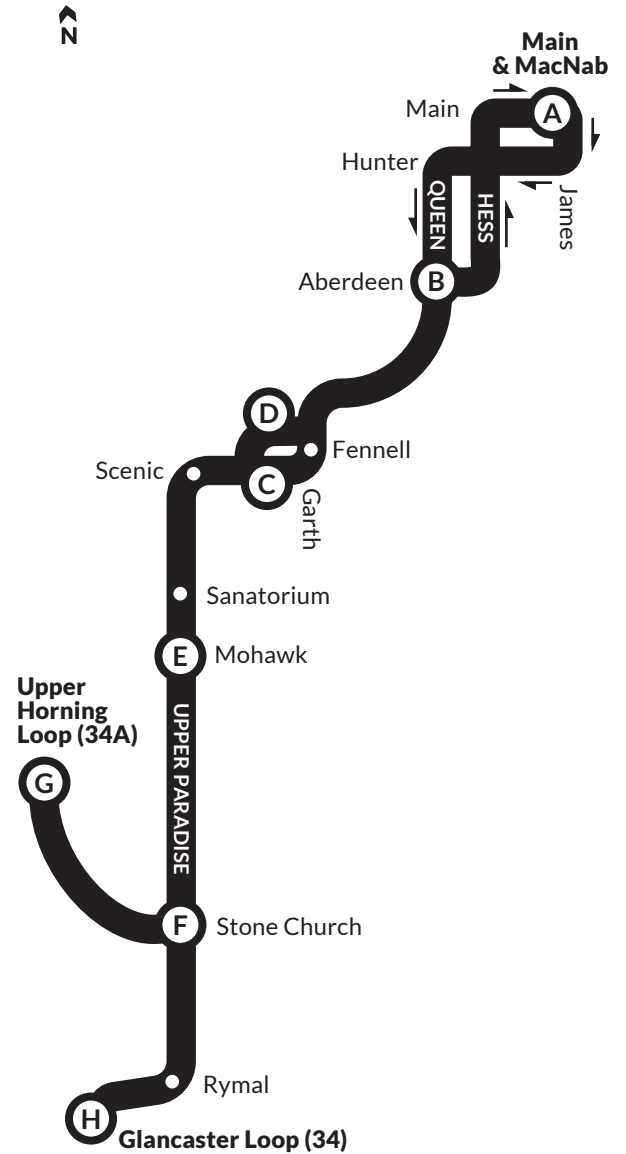

SUNDAY - Northbound							
TIMEPOINTS	H	G	F	E	D	B	A
	Glancaster Loop (34)	Upper Horning Bus Loop (34a)	Upper Paradise & Stone Church	Upper Paradise & Mohawk	Garth & Scenic Drive	Queen & Aberdeen	Main & Macnab
7am to 1pm	Leave from 7:04AM to 1:35PM						
2pm	---	:04	:08	:12	:17	:21	:27
	:35	---	:38	:42	:47	:51	:57
3pm	---	2:05	2:10	2:13	2:17	2:21	2:27
	2:35	---	2:38	2:42	2:47	2:51	2:57
4pm	---	3:05	3:10	3:13	3:17	3:21	3:27
	3:35	---	3:38	3:42	3:47	3:51	3:57
5pm	---	4:05	4:10	4:13	4:17	4:21	4:27
	4:35	---	4:38	4:42	4:47	4:51	4:57
6pm to 10pm	Leave from 6:05PM to 10:35PM						
	---	:05	:10	:13	:17	:21	:27
11pm	:35	---	:38	:42	:47	:51	:57
	---	11:05	11:10	11:13	11:17	11:21	11:27
11pm	11:35	---	11:38	11:42	11:47	11:51	11:57

Upper Paradise 34

Effective September 1, 2024

Website: hamilton.ca/hsr
Email: hsrserve@hamilton.ca
Social: X@HSR @f@HamiltonStreetRailway