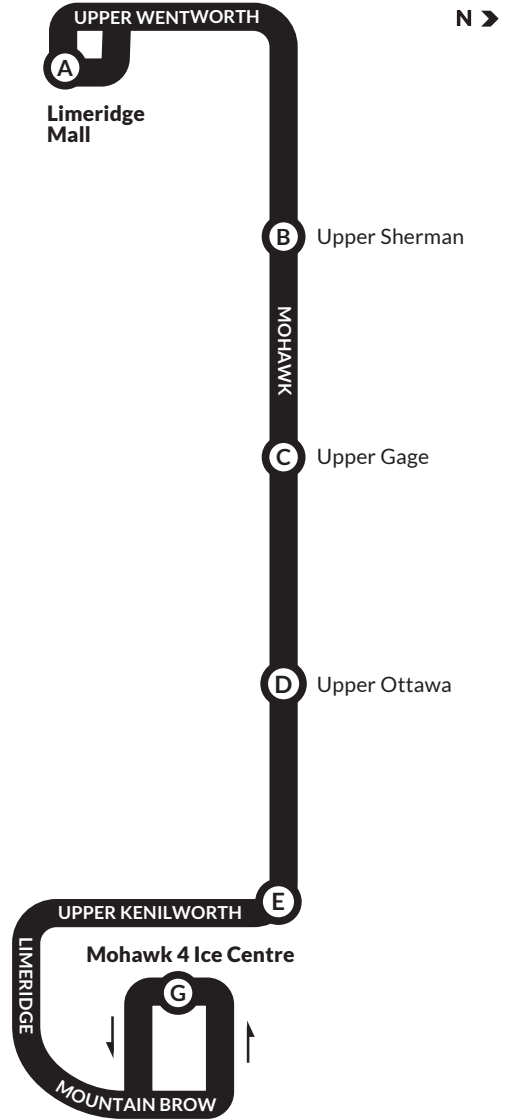

SATURDAY - Eastbound

TIMEPOINTS	G	F	E	D	C	B	A
	Mohawk 4 Ice Centre	Limeridge & Mountain Brow	Upper Kenilworth & Mohawk	Mohawk & Upper Ottawa	Mohawk & Upper Gage	Mohawk & Upper Sherman	Lime Ridge Mall Platform 5
6 am	6:45	6:47	6:50	6:52	6:55	6:57	7:03
7 am	7:30	7:32	7:35	7:37	7:40	7:42	7:48
8 am	8:15	8:17	8:20	8:22	8:25	8:27	8:33
9 am	9:00	9:02	9:05	9:07	9:10	9:12	9:18
	9:45	9:47	9:50	9:52	9:55	9:57	10:03
10 am	10:30	10:32	10:35	10:37	10:40	10:42	10:48
11 am	11:15	11:17	11:20	11:22	11:25	11:27	11:33
12 pm	12:00	12:02	12:05	12:07	12:10	12:12	12:18
	12:45	12:47	12:50	12:52	12:55	12:57	1:03
1 pm	1:30	1:32	1:35	1:37	1:40	1:42	1:48
2 pm	2:15	2:17	2:20	2:22	2:25	2:27	2:33
3 pm	3:00	3:02	3:05	3:07	3:10	3:12	3:18
	3:45	3:47	3:50	3:52	3:55	3:57	4:03
4 pm	4:30	4:32	4:35	4:37	4:40	4:42	4:48

Mohawk East

Effective September 1, 2024

42

Website: hamilton.ca/hsr
 Email: hsrserve@hamilton.ca
 Social: [X@HSR](#) [@f@HamiltonStreetRailway](#)

BUS STOP NUMBERS

Northbound from Eastgate Square	Southbound from Lakeland Loop
Eastgate Terminal Platform 3 4456	Lakeland Loop 2384
Centennial At Queenston/ At Vineyard 2378 At Delawana/At Violet 2379 At Barton 2379 Opposite Arrowsmith 2380 Opposite Goderich 2380	Opposite Lakeland Community Centre 2385
Confederation Plaza Walmart Platform #1 5618	Van Wagner's Beach Opposite Centennial 5622 Opposite Hutch's 2385 Opposite Baranga's Club 2385 Opposite Adventure Village 2385 Opposite Main Gate 5622
Van Wagner's Beach At Main Gate 5623	Confederation Park/ Wild Waterworks 2381
Confederation Park/ Wild Waterworks 2381	Confederation Plaza Walmart Platform #2 5624
Van Wagner's Beach At Adventure Village 2382 At Baranga's Club / At Hutch's 2382 Opposite Centennial 5623	Centennial At Arrowsmith Road/ At Barton Street 2386 At Eastgate Court 2383 At Delawana Drive 2383 Opposite Vineyard Drive 5602
Lakeland Community Centre 2382	Eastgate Terminal Platform 3 4456
Lakeland Loop 2384	