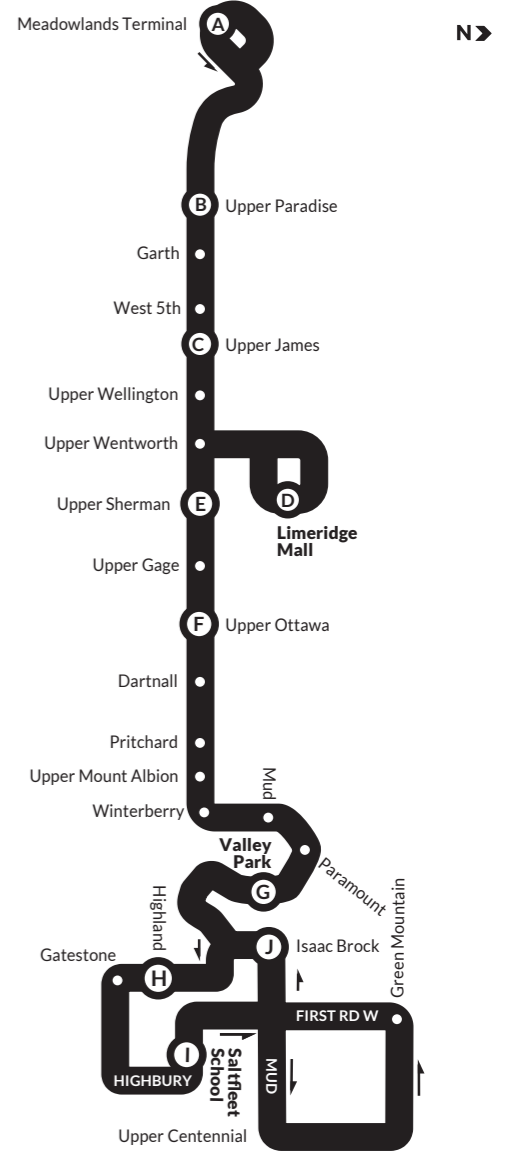

THIS SCHEDULE IS SUBJECT TO CHANGE.

For up-to-date timetables and holiday service hours, visit hamilton.ca/HSR. The HSR does not take responsibility for errors in this document, for damages or inconveniences caused by delayed schedules or failures to make connections.

Stone Church
Effective September 1, 2024

43

Website: hamilton.ca/hsr
Email: hsrserve@hamilton.ca
Social: X@HSR @HamiltonStreetRailway