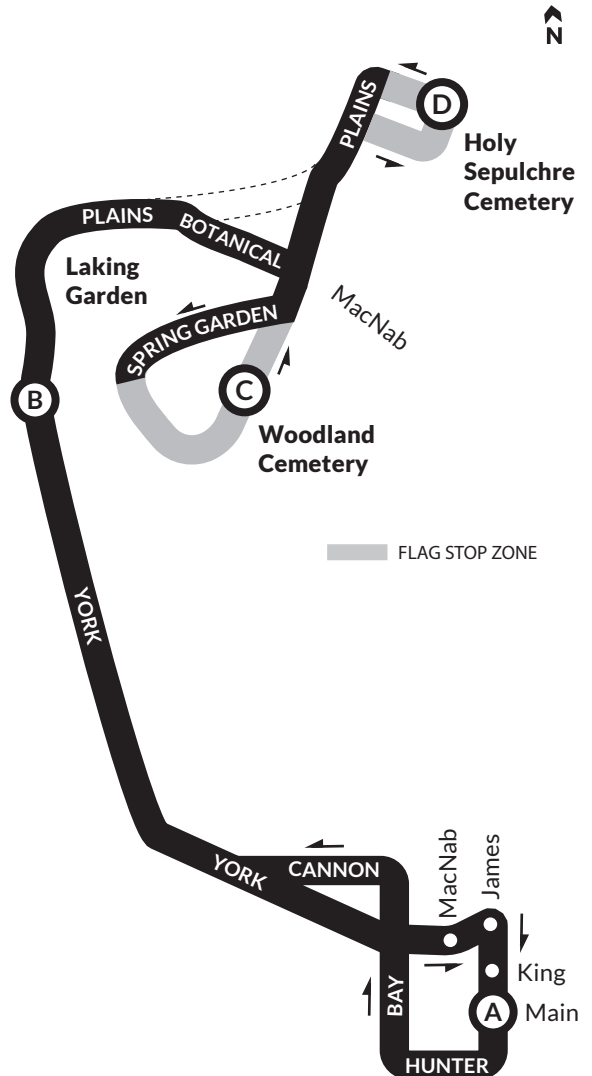

## 9 ROCK GARDENS Information

- Service every hour on Sundays and holidays only.
- Service will operate from the 2nd Sunday in May until the 2nd Sunday in November.
- Hours of service are between **10am and 4pm.**
- The route operates from James and Main to Rock Gardens, Woodland Cemetery and Holy Sepulchre Cemetery. Along most of the Rock Gardens route, buses will stop only at designated bus stops.
- In Woodland and Holy Sepulchre Cemeteries, however, the bus will stop anywhere on request. Simply flag the bus driver so he/she knows to stop. The “flag zones” are indicated on the map.
- HSR does not take responsibility for errors in this document, for damages or inconveniences caused by delayed schedules or failures to make connections.

# 9

**Website:** [hamilton.ca/hsr](http://hamilton.ca/hsr)  
**Email:** [hsrserve@hamilton.ca](mailto:hsrserve@hamilton.ca)  
**Social:** X@HSR @HamiltonStreetRailway

SCHEDULE - Northbound				
TIMEPOINTS	A	B	C	D
	James & Main	Rock Gardens	Woodland Cemetery	Holy Sepulchre Cemetery
10 am	10:05	10:20	10:30	10:35
11 am	11:05	11:20	11:30	11:35
12 pm	12:05	12:20	12:30	12:35
1 pm	1:05	1:20	1:30	1:35
2 pm	2:05	2:20	2:30	2:35
3 pm	3:05	3:20	3:30	3:35
4 pm	4:05	4:20	4:30	4:35

SCHEDULE - Southbound			
TIMEPOINTS	D	B	A
	Holy Sepulchre Cemetery	Rock Gardens	James & Main
10 am	10:40	10:46	10:55
11 am	11:40	11:46	11:55
12 pm	12:40	12:46	12:55
1 pm	1:40	1:46	1:55
2 pm	2:40	2:46	2:55
3 pm	3:40	3:46	3:55
4 pm	4:40	4:46	4:55