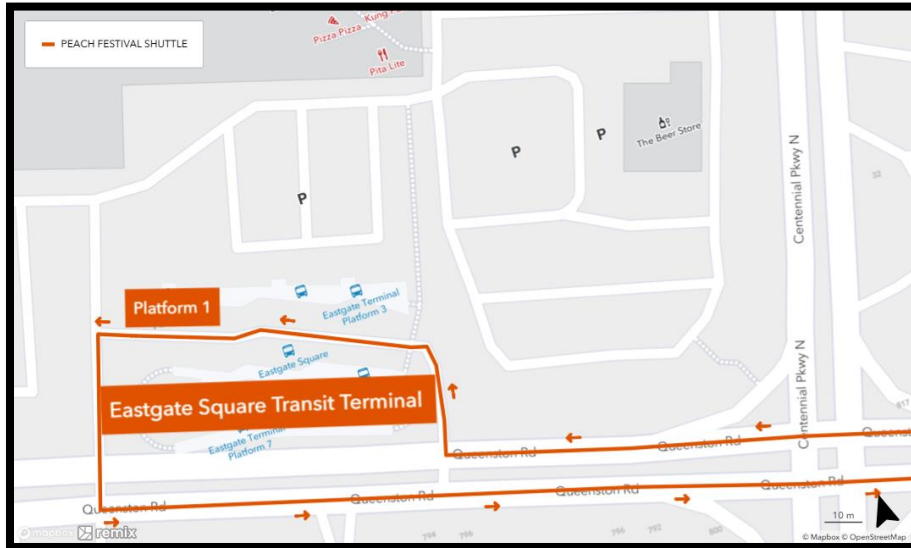

PEACH FESTIVAL SHUTTLE

Friday, August 23 – Sunday, August 25, 2024

Buses will depart Eastgate Square Transit Terminal (Platform 1):

-  **Friday, Aug. 23** - first trip at 4:30 PM, and then every 10 minutes until 8:00 PM.
-  **Saturday, Aug. 24** - first trip at 10:00 AM and every 10 minutes to 8:00 PM.
-  **Sunday, Aug. 25** - first trip at 10:00 AM and every 10 minutes to 2:00 PM.

Buses will depart Winona Park (Parkmanor Drive by the mailboxes):

-  **Friday, Aug. 23** - first trip at 5:00 PM and every 10 minutes until 11:30 PM.
-  **Saturday, Aug. 24** - first trip at 10:30 AM and every 10 minutes 11:30 PM.
-  **Sunday, Aug. 25** - first trip at 10:30 AM and every 10 minutes until 7:00 PM.