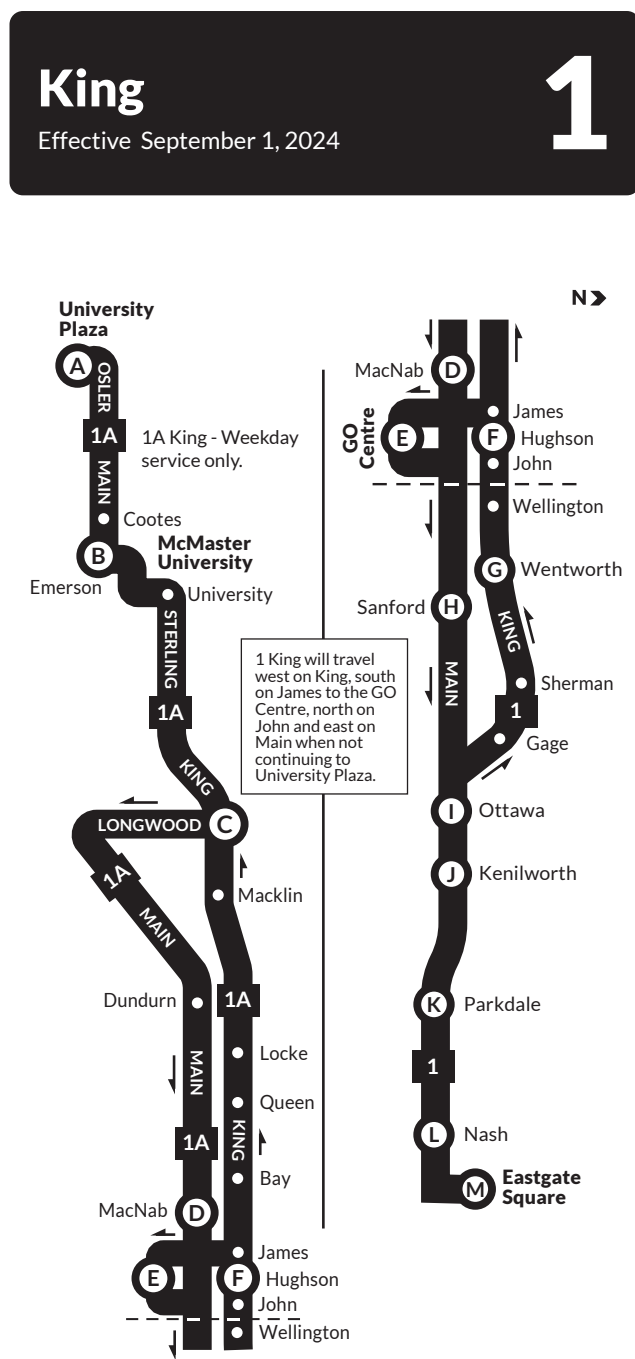

SATURDAY - Westbound								
TIMEPOINTS	M	L	K	J	I	G	F	E
	Eastgate Square	Queenston & Nash	Queenston & Parkdale	Main & Kenilworth	Main & Ottawa	King & Wentworth	King & Hughson	Hamilton Go Terminal Platform 18 (1)
5am to 6am	Leave Eastgate from 5:05AM to 6:45AM							
	:05	:08	:12	:16	:18	:26	:33	:37
	:25	:28	:32	:36	:38	:46	:53	:57
	:45	:48	:52	:56	:58	:06	:13	:17
7am	7:05	7:08	7:12	7:16	7:18	7:26	7:33	7:37
	7:25	7:28	7:32	7:36	7:38	7:46	7:53	7:57
	7:44	7:47	7:51	7:55	7:57	8:05	8:12	8:16
	7:59	8:02	8:06	8:10	8:12	8:20	8:27	8:31
8am to 6pm	Leave Eastgate from 8:14AM to 6:59PM							
	:14	:18	:23	:28	:31	:41	:49	:53
	:29	:33	:38	:43	:46	:56	:04	:08
	:44	:48	:53	:58	:01	:11	:19	:23
7pm to 8pm	Leave Eastgate from 7:19PM to 8:59PM							
	:19	:22	:26	:31	:34	:43	:51	:55
	:39	:42	:46	:51	:54	:03	:11	:15
	:59	:02	:06	:11	:14	:23	:31	:35
9pm	9:19	9:22	9:26	9:31	9:34	9:43	9:51	9:55
	9:39	9:41	9:45	9:49	9:51	9:59	10:06	10:10
	9:59	10:02	10:06	10:11	10:14	10:23	10:31	10:35
	Leave Eastgate from 10:19PM to 12:59AM							
10pm to 12am	:19	:21	:25	:29	:31	:39	:46	:50
	:39	:41	:45	:49	:51	:59	:06	:10
	:59	:01	:05	:09	:11	:19	:26	:30
	1:15	1:17	1:21	1:25	1:27	1:35	1:42	1:46
1am	1:55	1:57	2:01	2:05	2:07	2:15	2:22	2:26

Website: hamilton.ca/hsr
Email: hsrserve@hamilton.ca
Social: [X@HSR](#) [@HamiltonStreetRailway](#)
Last update: 09/17/2024

SUNDAY - Eastbound							
TIMEPOINTS	E	H	I	J	K	L	M
	Hamilton Go Terminal Platform 18 (1)	Main & Sanford	Main & Ottawa	Main & Kenilworth	Queenston & Parkdale	Queenston & Nash	Eastgate Square
5am to 6am	Leave Hamilton GO Terminal Platform 18 from 5:00AM to 6:30AM						
	:00	:10	:16	:19	:23	:27	:29
	:30	:40	:46	:49	:53	:57	:59
	Leave Hamilton GO Terminal Platform 18 from 7:00AM to 9:40AM						
7am to 9am	:00	:10	:16	:19	:23	:27	:29
	:20	:30	:36	:39	:43	:47	:49
	:40	:50	:56	:59	:03	:07	:09
	10:00	10:11	10:18	10:21	10:26	10:32	10:35
10am	10:20	10:31	10:38	10:41	10:46	10:52	10:55
	10:40	10:51	10:58	11:01	11:06	11:12	11:15
	Leave Hamilton GO Terminal Platform 18 from 11:00AM to 5:45PM						
	:00	:11	:18	:21	:26	:32	:35
11am to 5pm	:15	:26	:33	:36	:41	:47	:50
	:30	:41	:48	:51	:56	:02	:05
	:45	:56	:03	:06	:11	:17	:20
	6:00	6:11	6:18	6:21	6:26	6:32	6:35
6pm	6:20	6:31	6:38	6:41	6:46	6:52	6:55
	6:40	6:51	6:58	7:01	7:06	7:12	7:15
	Leave from 7:00PM to 8:51PM						
	:00	:11	:18	:21	:26	:31	:33
7pm to 8pm	:20	:31	:38	:41	:46	:51	:53
	:40	:51	:58	:01	:06	:11	:13
	9:00	9:11	9:18	9:21	9:26	9:31	9:33
	9:20	9:31	9:38	9:41	9:46	9:51	9:53
9pm	9:40	9:51	9:58	10:01	10:06	10:11	10:13
	10:00	10:09	10:15	10:18	10:22	10:25	10:27
	10:20	10:29	10:35	10:38	10:42	10:45	10:47
	10:40	10:49	10:55	10:58	11:02	11:05	11:07
10pm	11:00	11:09	11:15	11:18	11:22	11:25	11:27
	11:10	11:19	11:25	11:28	11:32	11:35	11:37
	11:20	11:29	11:35	11:38	11:42	11:45	11:47
	11:30	11:39	11:45	11:48	11:52	11:55	11:57
11pm	11:40	11:49	11:55	11:58	12:02	12:05	12:07
	12:00	12:09	12:15	12:18	12:22	12:25	12:27