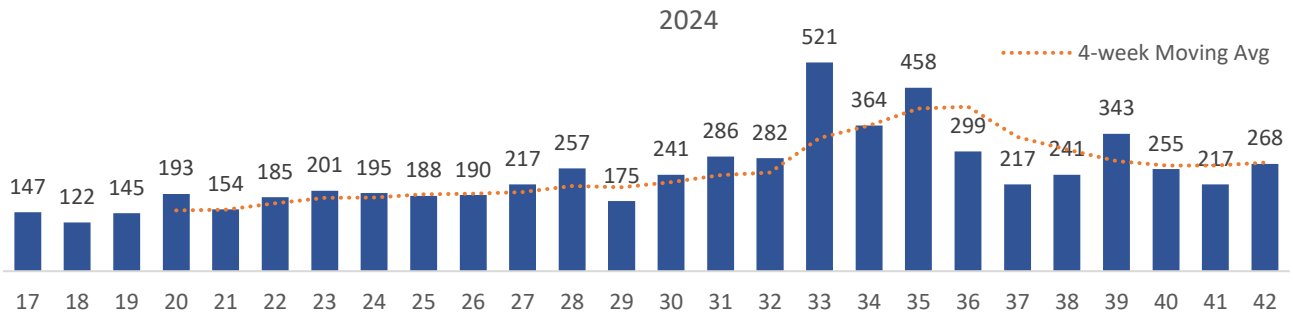

Coordinated Response Team

Weekly Encampment Wrap-Up Report

Week 42

October 14-20, 2024

Complaints & Requests for Service

Total Complaints & Service Requests	Week 42	Previous Week	Previous Month Average	2023 Weekly Average
	268	217	277	145

Most Frequently Identified Locations		
Woolverton Park	Queen & Amelia	Peace Park

Complaint/Service Request Type	
Follow-Up(s) to Previous Request	43%
Request to Enforce Protocol	27%
Reported Garbage/Debris	6%
Other	5%
Duplicate	4%

Source of Complaint/Service Request	
Concerned Citizen	79%
BIA or Local Business	6%
Other	3%
Councillor's Office	3%
Community Partners	2%

Complaints & Service Requests by Week

Weekly Action Tracker

The Weekly Action Tracker includes all complaints and service requests received by Housing Focused Street Outreach (HFSO) regarding potential encampments that are new and/or in need of a Protocol compliance check. Occasionally, after a site has been designated by staff as cleared, different individual(s) may move into the same location and erect a new tent. To maintain clarity and ensure individuals are given an opportunity to be informed of the Encampment Protocol, any time new tents are discovered in an area that has been previously cleared, the process will restart with HFSO attending to engage. As such, a site may appear more than once, and there is always the potential for no tents to be present at the time of inspection, then for individuals to appear/reappear shortly after. Once a private property owner has been notified of the process, they become responsible for contacting the appropriate enforcement body.

Ward	Location	Date Identified to HFSO	Date Referred to Enforcement	Date Trespass Notice(s) Issued	Trespass Notices Issued
2	City Lab	10/15/2024	10/15/2024	Investigation Ongoing	
6	20 Woodside Drive	10/15/2024	N/A - site deemed abandoned