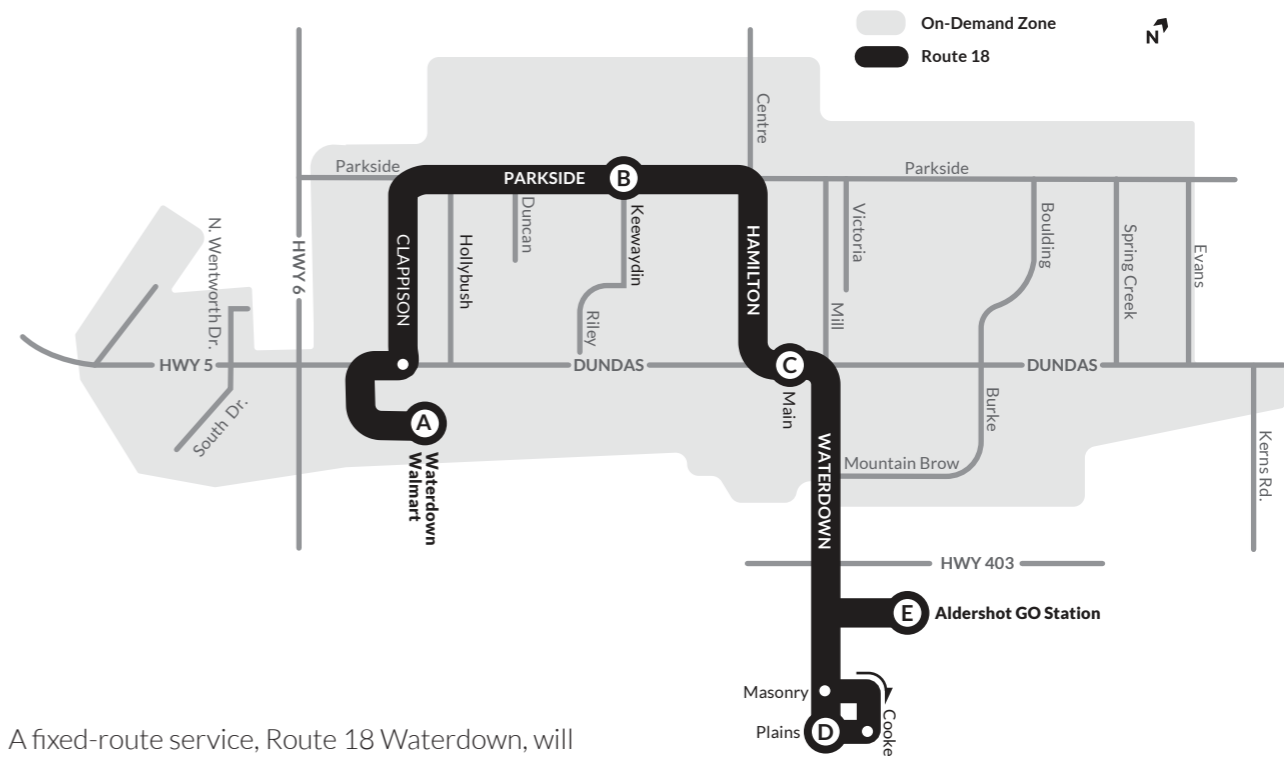

Waterdown

Effective September 1, 2024

18

A fixed-route service, Route 18 Waterdown, will connect Waterdown to Aldershot GO Station and Burlington Transit at Plains Road. Route 18 operates at a 30-minute frequency, seven days a week.

Customers transferring between Route 18 and the myRide on-demand zone will be able to do so at multiple stops. The eastbound and westbound stops located at Dundas at Main are designated transfer points. The Route 18 bus headed southbound to Aldershot GO will hold for two minutes to allow for better connection from incoming myRide buses.

SUNDAY - Northbound				
TIMEPOINTS	E	C	B	A
	Aldershot Go Station	Dundas & Main	Parkside & Keewaydin	Waterdown Walmart
6 am	6:33	6:42	6:47	6:53
7 am to 11 am	Leave from 7:03 a.m. to 11:33 a.m.			
	:03	:12	:17	:23
12 pm	12:03	12:12	12:17	12:23
1 pm to 12 am	Leave from 1:01 p.m. to 11:31 p.m.			
	:01	:10	:15	:21
12 am	12:01	12:10	12:15	12:21