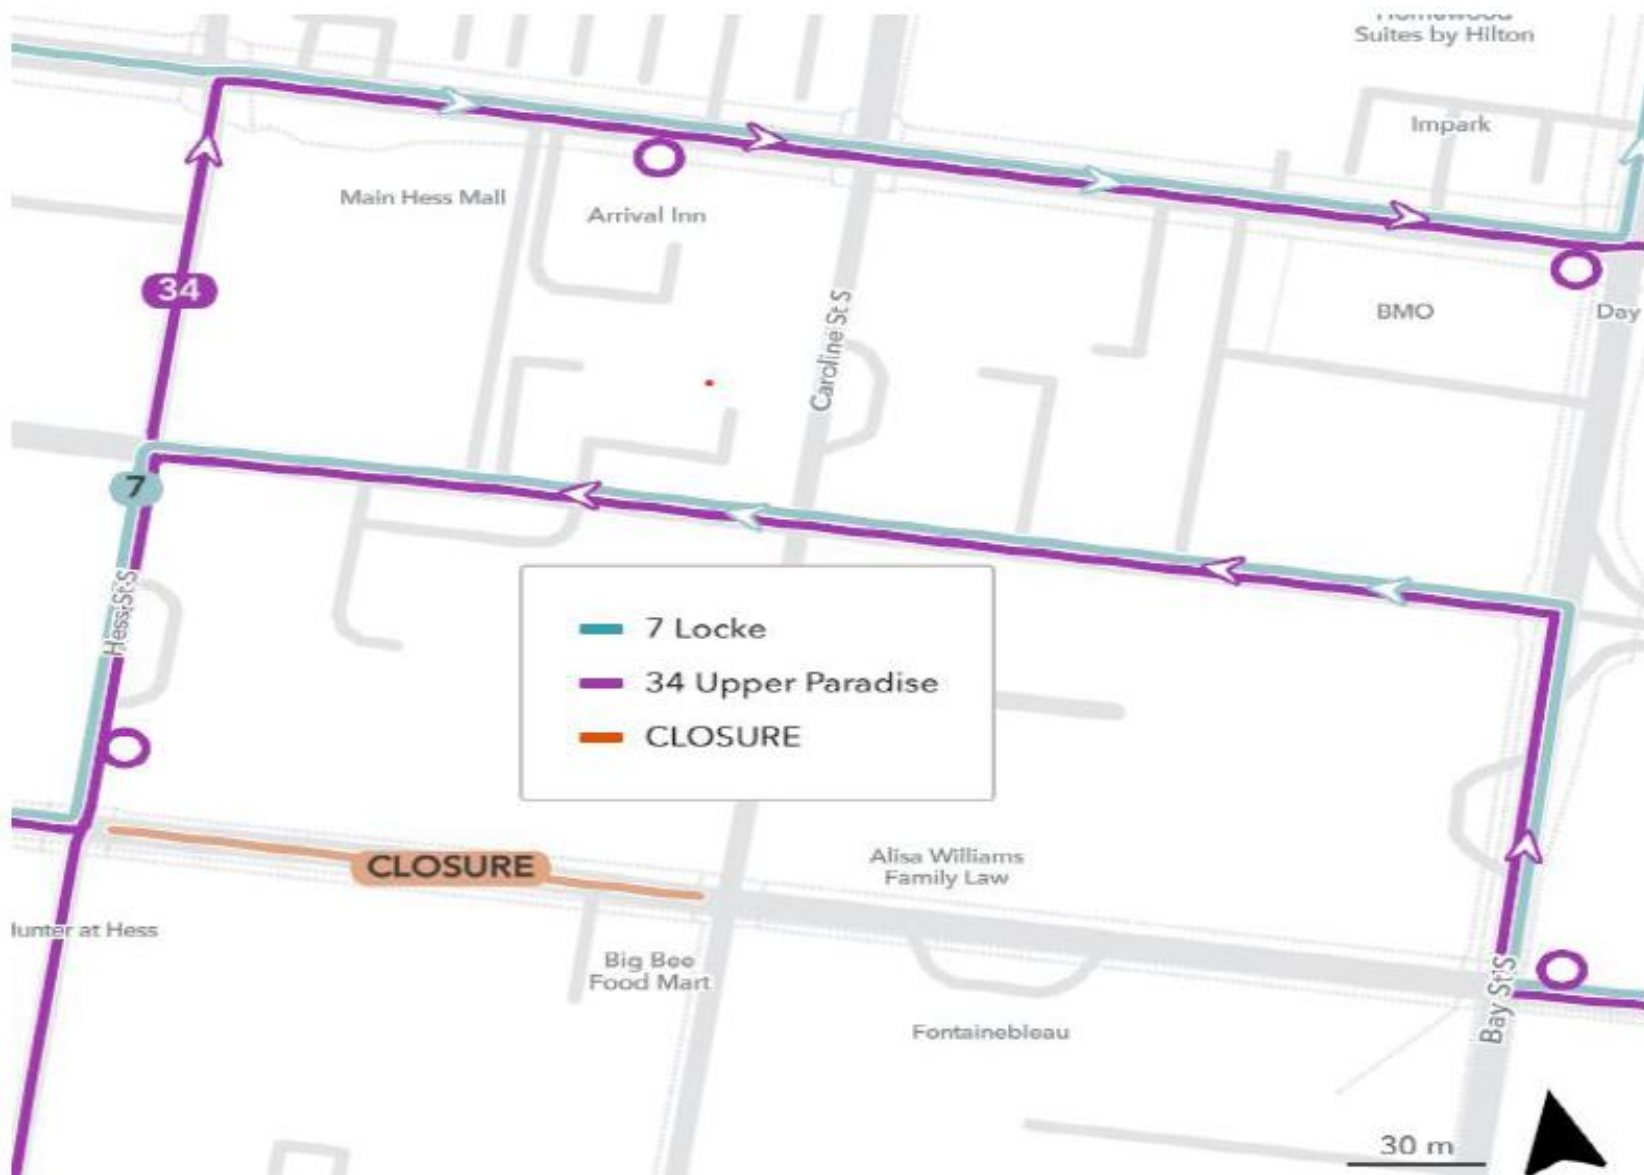

Route Change

Detour, November 27, 2024: Route 7 Locke and 34 Upper Paradise.

As a result of a Tower Crane Erection on Hunter Street from Caroline Street to Hess Street Closure Route 7 Locke and 34 Upper Paradise will be on detour from Wednesday, November 27, 2024, at 6:00 AM to 7:00 PM. Detour details, including a list of closed stop, and a detour map, can be found below.

Detour Details:

Route 7 Locke

Westbound – From Hunter Street and Bay Street, Right on Bay Street, Left on Jackson Street, Left on Hess Street, Right on Hunter Street and continue regular routing on Hunter Street west of Hess Street.

- Hunter at Hess
- Hunter at Queen

The following stops will in use for Route 7 Locke Westbound and 34 Upper Paradise Southbound during the detour:

- Jackson at Hess
- Queen at Hunter

905-546-2489
hamilton.ca/HSRdetours
@HSR

Route Change

Detour map:

Detour map: Route 7 Locke and 34 Upper Paradise.

Image description: Map showing detour as described above.

905-546-2489
hamilton.ca/HSRdetours
@HSR