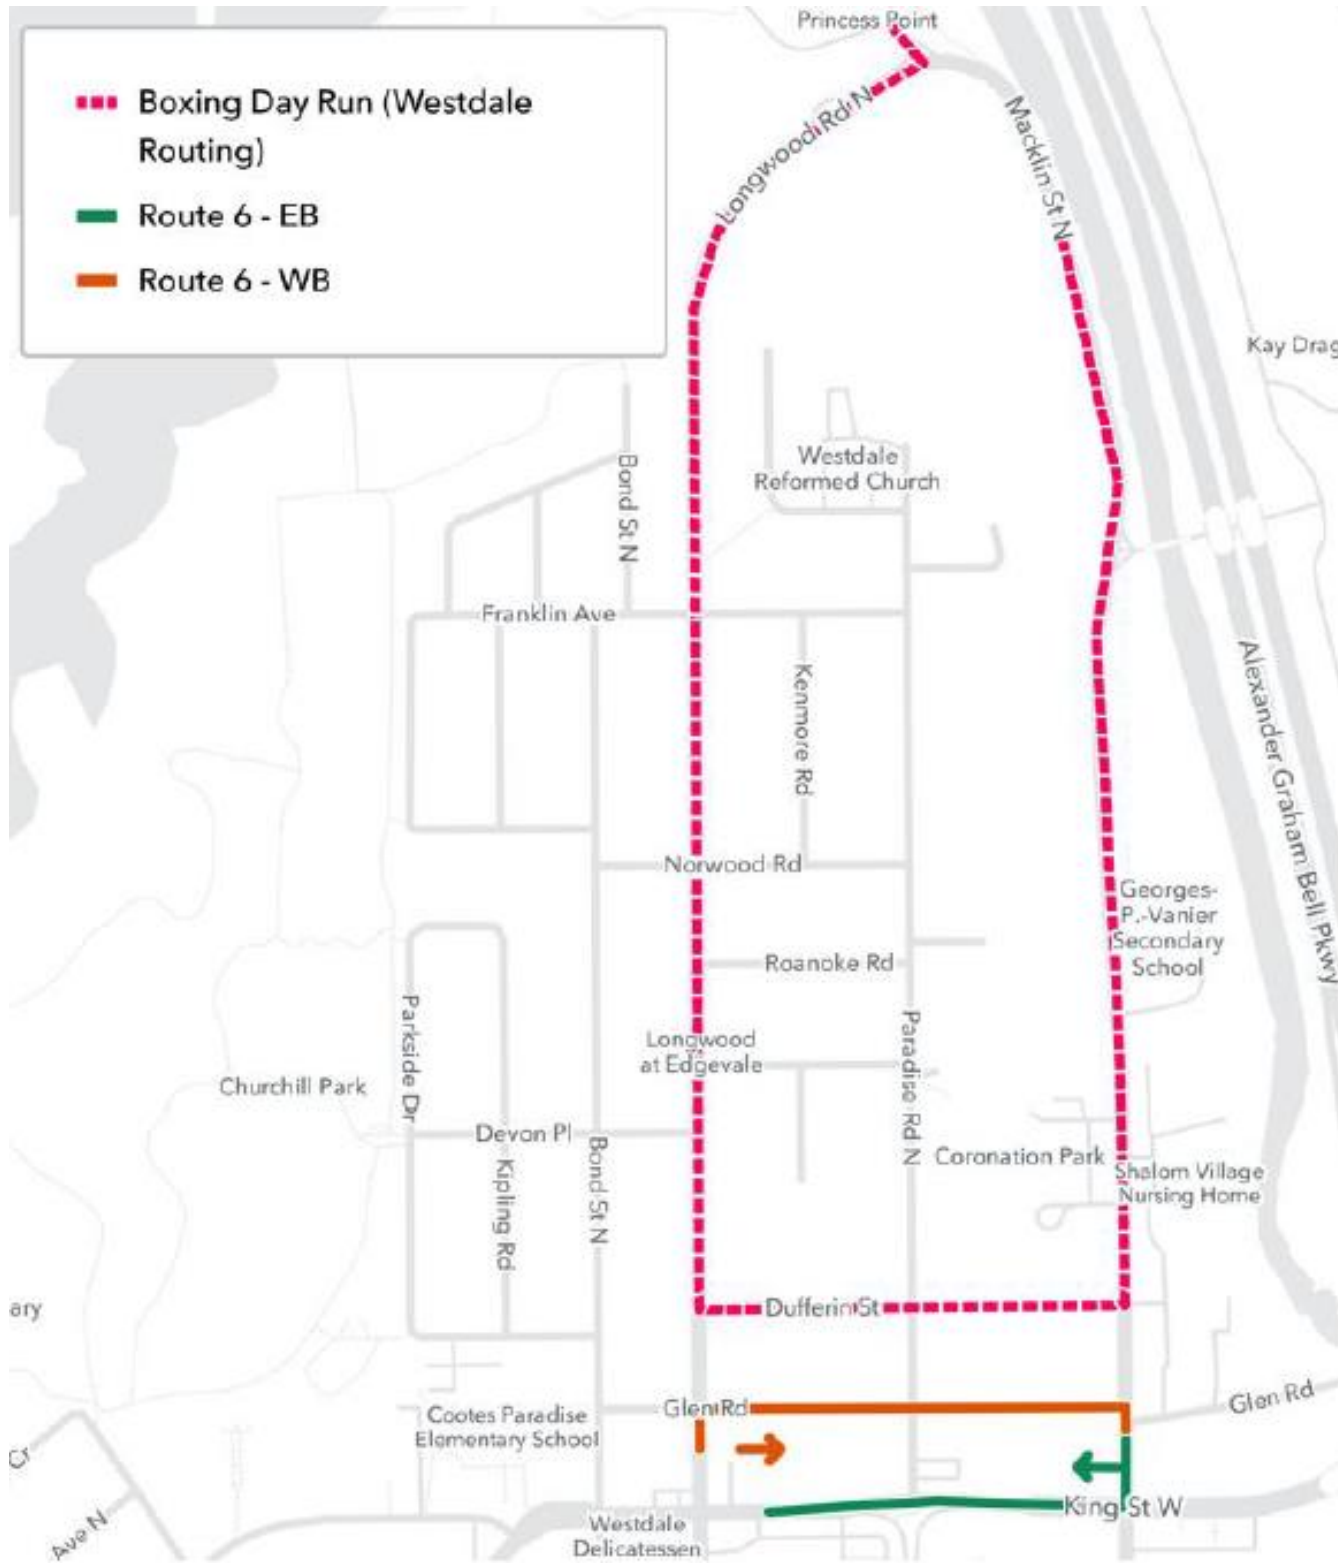

Detour map: Route 6 Aberdeen.

Image description: Map showing detour as described above.

905-546-2489
hamilton.ca/HSRdetours
[@HSR](https://twitter.com/HSR)