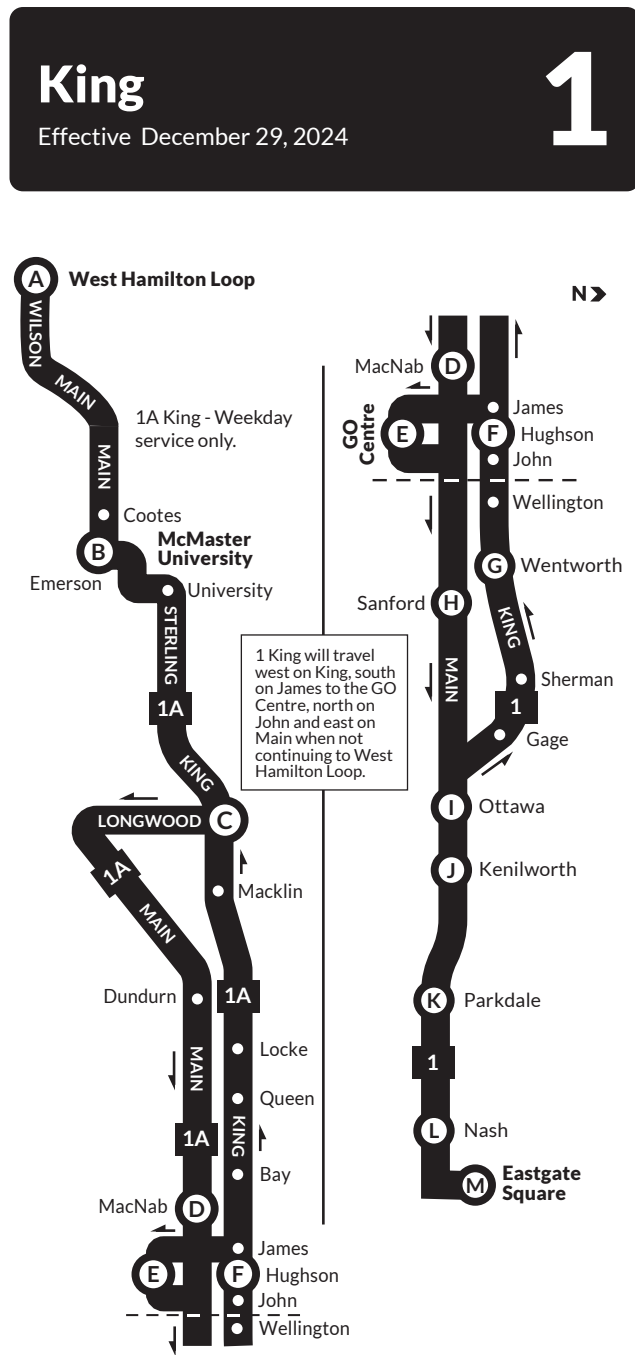

SATURDAY - Westbound								
TIMEPOINTS	M	L	K	J	I	G	F	E
	Eastgate Square	Queenston & Nash	Queenston & Parkdale	Main & Kenilworth	Main & Ottawa	King & Wentworth	King & Hughson	Hamilton Go Terminal Platform 18 (1)
5am to 6am	Leave Eastgate from 5:05AM to 6:45AM							
	:05	:08	:12	:16	:18	:26	:33	:37
	:25	:28	:32	:36	:38	:46	:53	:57
	:45	:48	:52	:56	:58	:06	:13	:17
7am	7:05	7:08	7:12	7:16	7:18	7:26	7:33	7:37
	7:25	7:28	7:32	7:36	7:38	7:46	7:53	7:57
	7:44	7:47	7:51	7:55	7:57	8:05	8:12	8:16
	7:59	8:02	8:06	8:10	8:12	8:20	8:27	8:31
8am to 6pm	Leave Eastgate from 8:14AM to 6:59PM							
	:14	:18	:23	:28	:31	:41	:49	:53
	:29	:33	:38	:43	:46	:56	:04	:08
	:44	:48	:53	:58	:01	:11	:19	:23
7pm to 8pm	Leave Eastgate from 7:19PM to 8:59PM							
	:19	:22	:26	:31	:34	:43	:51	:55
	:39	:42	:46	:51	:54	:03	:11	:15
	:59	:02	:06	:11	:14	:23	:31	:35
9pm	9:19	9:22	9:26	9:31	9:34	9:43	9:51	9:55
	9:39	9:41	9:45	9:49	9:51	9:59	10:06	10:10
	9:59	10:02	10:06	10:11	10:14	10:23	10:31	10:35
	Leave Eastgate from 10:19PM to 12:59AM							
10pm to 12am	:19	:21	:25	:29	:31	:39	:46	:50
	:39	:41	:45	:49	:51	:59	:06	:10
	:59	:01	:05	:09	:11	:19	:26	:30
	1:15	1:17	1:21	1:25	1:27	1:35	1:42	1:46
1am	1:55	1:57	2:01	2:05	2:07	2:15	2:22	2:26

Website: hamilton.ca/hsr
Email: hserve@hamilton.ca
Social: [@HSR](https://twitter.com/HSR) [f@HamiltonStreetRailway](https://facebook.com/HamiltonStreetRailway)
Last update: 12/9/2024

SUNDAY - Eastbound							
TIMEPOINTS	E	H	I	J	K	L	M
	Hamilton Go Terminal Platform 18 (1)	Main & Sanford	Main & Ottawa	Main & Kenilworth	Queenston & Parkdale	Queenston & Nash	Eastgate Square
5am to 6am	Leave Hamilton GO Terminal Platform 18 from 5:00AM to 6:30AM						
	:00	:10	:16	:19	:23	:27	:29
	:30	:40	:46	:49	:53	:57	:59
	Leave Hamilton GO Terminal Platform 18 from 7:00AM to 9:40AM						
7am to 9am	:00	:10	:16	:19	:23	:27	:29
	:20	:30	:36	:39	:43	:47	:49
	:40	:50	:56	:59	:03	:07	:09
	10:00	10:11	10:18	10:21	10:26	10:32	10:35
10am	10:20	10:31	10:38	10:41	10:46	10:52	10:55
	10:40	10:51	10:58	11:01	11:06	11:12	11:15
	Leave Hamilton GO Terminal Platform 18 from 11:00AM to 5:45PM						
	:00	:11	:18	:21	:26	:32	:35
11am to 5pm	:15	:26	:33	:36	:41	:47	:50
	:30	:41	:48	:51	:56	:02	:05
	:45	:56	:03	:06	:11	:17	:20
	6:00	6:11	6:18	6:21	6:26	6:32	6:35
6pm	6:20	6:31	6:38	6:41	6:46	6:52	6:55
	6:40	6:51	6:58	7:01	7:06	7:12	7:15
	Leave Hamilton GO Terminal Platform 18 from 7:00PM to 8:51PM						
	:00	:11	:18	:21	:26	:31	:33
7pm to 8pm	:20	:31	:38	:41	:46	:51	:53
	:40	:51	:58	:01	:06	:11	:13
	9:00	9:11	9:18	9:21	9:26	9:31	9:33
	9:20	9:31	9:38	9:41	9:46	9:51	9:53
9pm	9:40	9:51	9:58	10:01	10:06	10:11	10:13
	10:00	10:09	10:15	10:18	10:22	10:25	10:27
	10:20	10:29	10:35	10:38	10:42	10:45	10:47
	10:40	10:49	10:55	10:58	11:02	11:05	11:07
11pm	11:00	11:09	11:15	11:18	11:22	11:25	11:27
	11:10	11:19	11:25	11:28	11:32	11:35	11:37
	11:20	11:29	11:35	11:38	11:42	11:45	11:47
	11:30	11:39	11:45	11:48	11:52	11:55	11:57
12am	11:40	11:49	11:55	11:58	12:02	12:05	12:07
	12:00	12:09	12:15	12:18	12:22	12:25	12:27