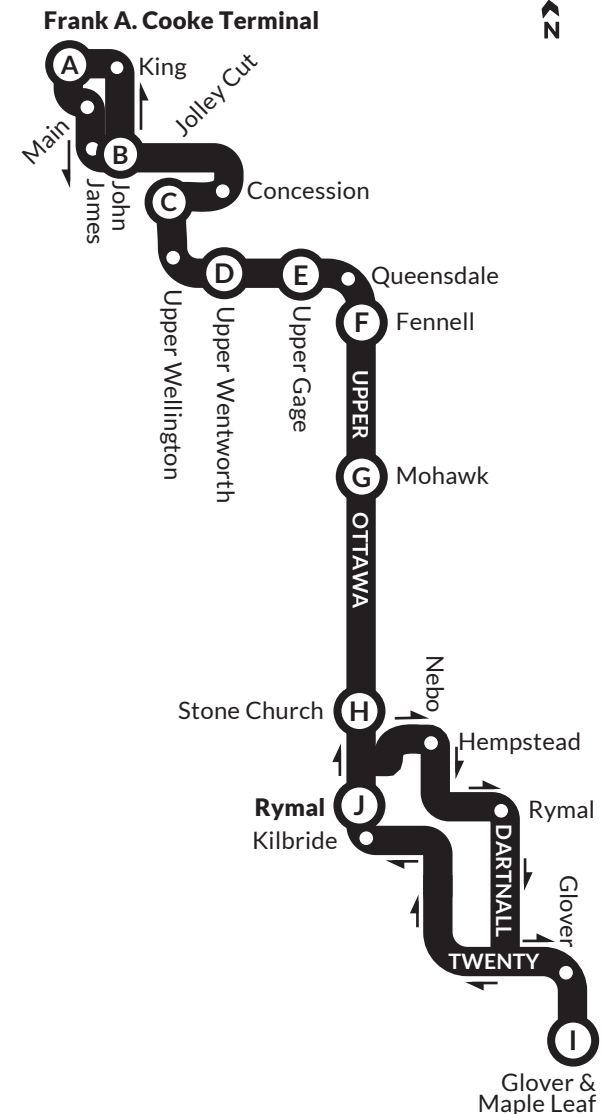

Upper Ottawa

Effective December 29, 2024

22

THIS SCHEDULE IS SUBJECT TO CHANGE.

For up-to-date timetables and holiday service hours, visit hamilton.ca/HSR. The HSR does not take responsibility for errors in this document, for damages or inconveniences caused by delayed schedules or failure to make connections.

This document is available in alternate formats upon request. Please contact HSR Customer Service at hserve@hamilton.ca for assistance.

Website: hamilton.ca/hsr
Email: hserve@hamilton.ca
Social: [X@HSR](#) [@f@HamiltonStreetRailway](#)
Last update: 12/9/2024