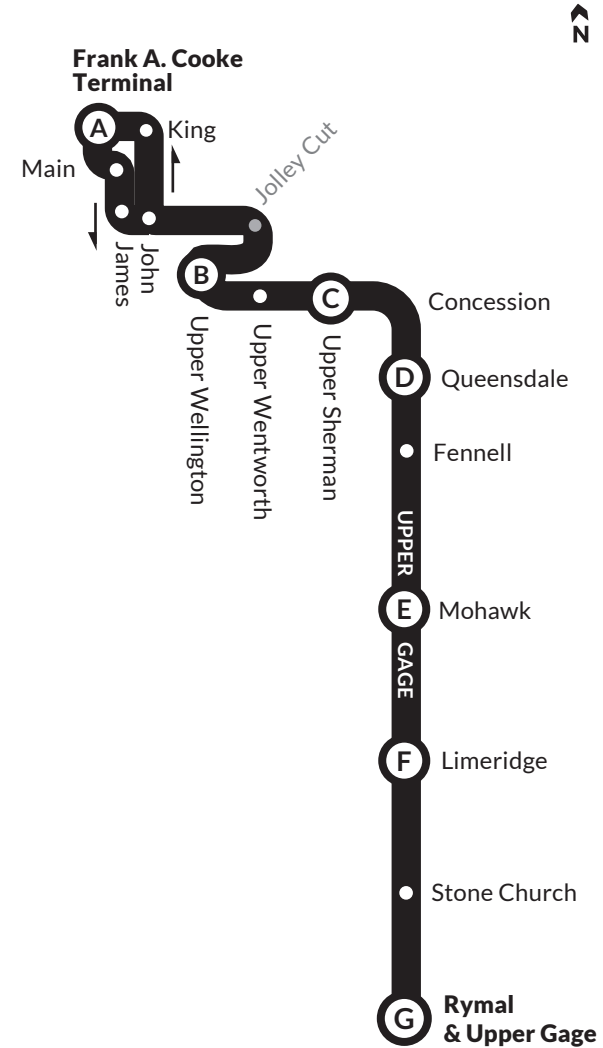

ROUTING INFORMATION.

Route 23 Upper Gage interlines with 24 Upper Sherman at the end of the line for most trips. Please check the timetables to see which trips do. Customers can stay on the bus at the end of the line to continue to their final destination. The trips not interlined with Route 24 Upper Sherman are indicated with a *.

Upper Gage

Effective December 29, 2024

23

Website: hamilton.ca/hsr
Email: hsrserve@hamilton.ca
Social: [X@HSR](#) [@f@HamiltonStreetRailway](#)
Last update: 12/9/2024