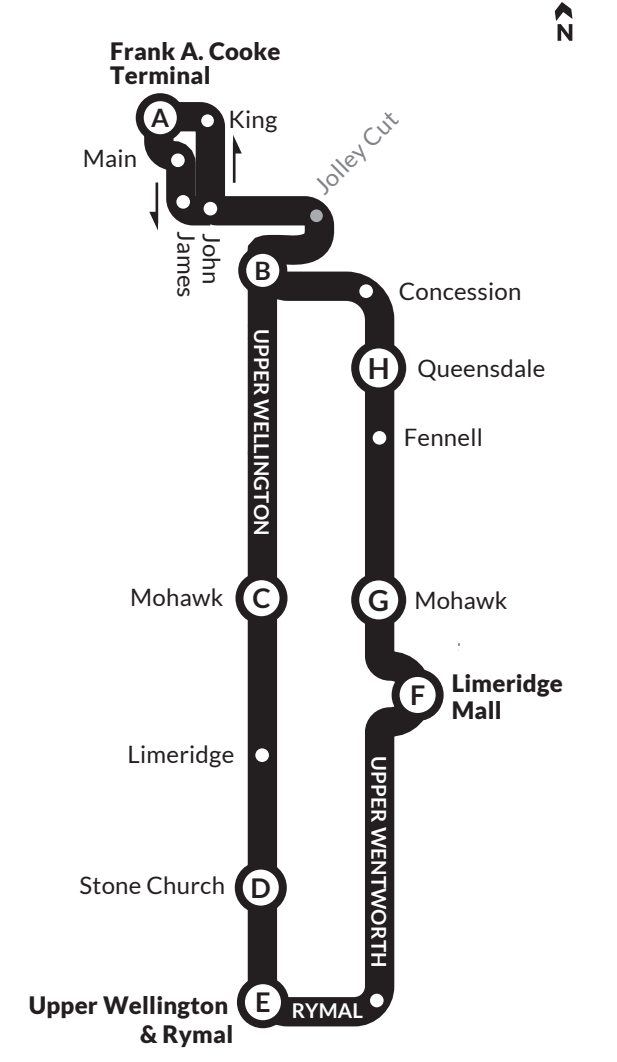

SUNDAY - Northbound

TIMEPOINTS	F	E	D	C	B	A
	Lime Ridge Mall Platform 3	Rymal & Upper Wellington	Upper Wellington & Stone Church	Upper Wellington & Mohawk	Upper Wellington & Concession	Frank A. Cooke Terminal Platform 3
5 am	5:55	6:02	6:04	6:08	6:13	6:20
6 am	6:25 6:55	6:32 7:02	6:34 7:04	6:38 7:08	6:43 7:13	6:50 7:20
7 am	7:25 7:55	7:32 8:02	7:34 8:04	7:38 8:08	7:43 8:13	7:50 8:20
8 am	8:25 8:55	8:32 9:02	8:34 9:04	8:38 9:08	8:43 9:13	8:50 9:20
9 am	9:25 9:55	9:32 10:02	9:34 10:04	9:38 10:08	9:43 10:13	9:51 10:21
10 am	10:25 10:55	10:32 11:03	10:34 11:06	10:38 11:11	10:43 11:16	10:51 11:24
11 am	11:25 11:55	11:33 12:03	11:36 12:06	11:41 12:11	11:46 12:16	11:54 12:24
12 pm	12:25 12:55	12:33 1:03	12:36 1:06	12:41 1:11	12:46 1:16	12:54 1:24
1 pm to 4 pm	Leave from 1:25PM to 4:55PM					
	:25 :55	:33 :03	:36 :06	:41 :11	:46 :16	:54 :24
5 pm	5:25 5:55	5:33 6:03	5:36 6:06	5:41 6:11	5:46 6:16	5:54 6:24
6 pm	6:25 6:55	6:33 7:03	6:36 7:06	6:41 7:11	6:46 7:16	6:54 7:24
7 pm	7:25 7:55	7:33 8:03	7:36 8:06	7:41 8:11	7:46 8:16	7:54 8:24
8 pm	8:25 8:55	8:33 9:03	8:36 9:06	8:41 9:11	8:46 9:16	8:54 9:24
9 pm	9:30 10:00	9:37 10:07	9:39 10:09	9:44 10:14	9:49 10:19	9:55 10:25
10 pm	10:30 11:00	10:37 11:07	10:39 11:09	10:44 11:14	10:49 11:19	10:55 11:25
11 pm	11:30 11:55	11:37 12:07	11:39 12:09	11:44 12:14	11:49 12:19	11:55 12:25

Upper Wentworth, Upper Wellington
Effective December 29, 2024

**25
26**

Website: hamilton.ca/hsr
Email: hsrserve@hamilton.ca
Social: [@HSR](https://twitter.com/HSR) [f@HamiltonStreetRailway](https://facebook.com/HamiltonStreetRailway)
Last update: 12/9/2024

25 UPPER WENTWORTH		26 UPPER WELLINGTON	
Frank A. Cooke Terminal Platform 3	2025	Frank A. Cooke Terminal Platform 4	2026
James Street At Jackson	2526	James Street At Main	2526
At Bold	1303	At Bold	1303
At Charlton	9204	At Charlton	9204
St. Joseph's Drive At Mountwood	2016	St. Joseph's Drive At Mountwood	2016
Arkledun Ave At Kingsway	2028	Arkledun Avenue At Kingsway	2028
Concession Street At Upper Wellington	2029	Upper Wellington Street At Concession	2098
At E13th / At E15th	2034	At Inverness	2213
At E17th / At Upper Wentworth	2037	Opposite Thayer	2099
Upper Wentworth Street At Inverness	2229	At Bruceedale	2248
At Queensdale	2230	At Fennell	2249
At Bruceedale	2231	Opposite Howe/ At McElroy	2250
At Fennell/ Opposite MacLennan	2232	At South Bend/At Norrie	2251
Opposite Franklin	2233	At Mohawk	2254
Opposite E24th	2234	At Luscombe/At Hester	2252
At Mohawk	2235	Opposite 1079 Up Wellington	2253
848 Upper Wentworth/ At Education	2236	At Bryna/At Lime Ridge	2255
		At Towercrest/At Desoto	2256
		At Stone Church	2257
		Opposite Dragon/ At Diconzo/At San Felice	1365