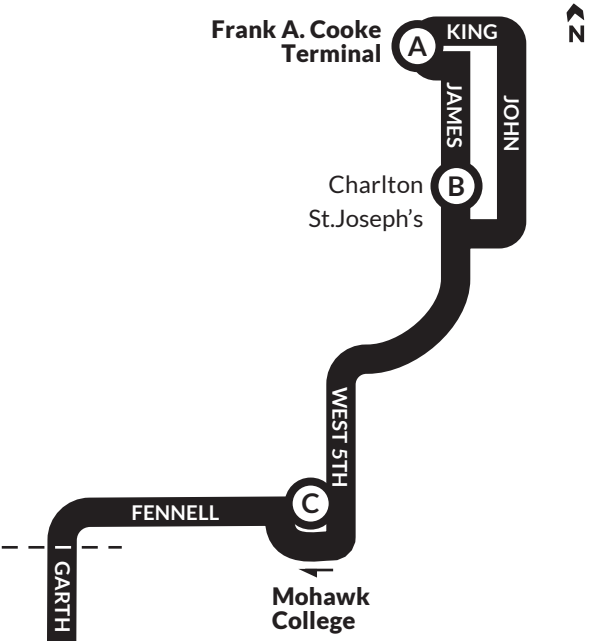

SUNDAY - Northbound

TIMEPOINTS	H	G	F	E	D	C	B	A
	Scenic & Lavender Loop	San Remo & San Antonio	Sanatorium Brow Building	Chedmac & Redfern	Sanatorium & Garth	Mohawk College Transit Terminal Platform 4	James & St. Josephs Drive	Frank A. Cooke Terminal Platform 7
5 am	5:55	5:58	6:01	6:03	6:10	6:16	6:19	6:23
6 am	6:25	6:28	6:31	6:33	6:40	6:46	6:49	6:53
	6:55	6:58	7:01	7:03	7:10	7:16	7:19	7:23
7 am	7:25	7:28	7:31	7:33	7:40	7:46	7:49	7:53
	7:55	7:58	8:01	8:03	8:10	8:16	8:19	8:23
8 am	8:25	8:28	8:31	8:33	8:40	8:46	8:49	8:53
	8:50	8:54	8:57	8:59	9:08	9:15	9:19	9:25
9 am to 7 pm	Leave Scenic & Lavender Loop from 9:15AM to 7:45PM							
8 pm	:15	:19	:22	:24	:33	:40	:44	:50
	:45	:49	:52	:54	:03	:10	:14	:20
9 pm	8:15	8:19	8:22	8:24	8:33	8:40	8:44	8:50
	8:45	8:48	8:51	8:53	8:59	9:05	9:08	9:12
10 pm	9:15	9:18	9:21	9:23	9:29	9:35	9:38	9:42
	9:45	9:48	9:51	9:53	9:59	10:05	10:08	10:12
11 pm	10:00	10:03	10:06	10:08	10:14	10:20	10:23	10:27
12 am	10:45	10:48	10:51	10:53	10:59	11:05	11:08	11:12

Sanatorium

Effective December 29, 2024

33

Website: hamilton.ca/hsr
Email: hsrserve@hamilton.ca
Social: X@HSR @f@HamiltonStreetRailway
Last update: 12/9/2024