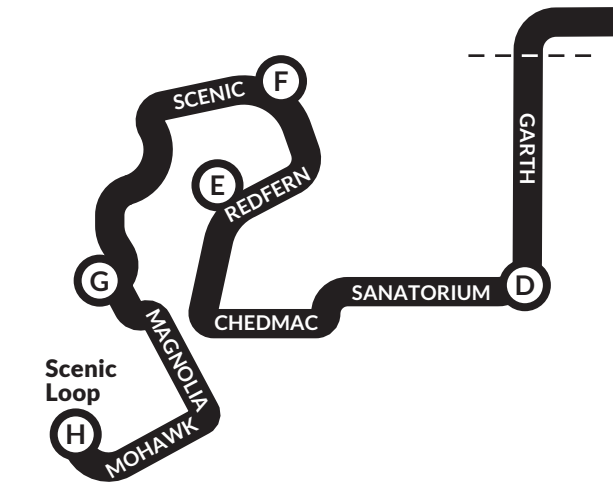

SUNDAY - Northbound

TIMEPOINTS	H	G	F	E	D	C	B	A
	Scenic & Lavender Loop	San Remo & San Antonio	Sanatorium Brow Building	Chedmac & Redfern	Sanatorium & Garth	Mohawk College Transit Terminal Platform 4	James & St. Josephs Drive	Frank A. Cooke Terminal Platform 7
5 am	5:55	5:58	6:01	6:03	6:10	6:16	6:19	6:23
6 am	6:25	6:28	6:31	6:33	6:40	6:46	6:49	6:53
	6:55	6:58	7:01	7:03	7:10	7:16	7:19	7:23
7 am	7:25	7:28	7:31	7:33	7:40	7:46	7:49	7:53
	7:55	7:58	8:01	8:03	8:10	8:16	8:19	8:23
8 am	8:25	8:28	8:31	8:33	8:40	8:46	8:49	8:53
	8:50	8:54	8:57	8:59	9:08	9:15	9:19	9:25
9 am to 7 pm	Leave Scenic & Lavender Loop from 9:15AM to 7:45PM							
8 pm	:15	:19	:22	:24	:33	:40	:44	:50
	:45	:49	:52	:54	:03	:10	:14	:20
9 pm	8:15	8:19	8:22	8:24	8:33	8:40	8:44	8:50
	8:45	8:48	8:51	8:53	8:59	9:05	9:08	9:12
10 pm	9:15	9:18	9:21	9:23	9:29	9:35	9:38	9:42
	9:45	9:48	9:51	9:53	9:59	10:05	10:08	10:12
11 pm	10:00	10:03	10:06	10:08	10:14	10:20	10:23	10:27
12 am	10:45	10:48	10:51	10:53	10:59	11:05	11:08	11:12

Sanatorium

Effective December 29, 2024

33

Website: hamilton.ca/hsr
Email: hsrserve@hamilton.ca
Social: X@HSR @f@HamiltonStreetRailway
Last update: 12/9/2024