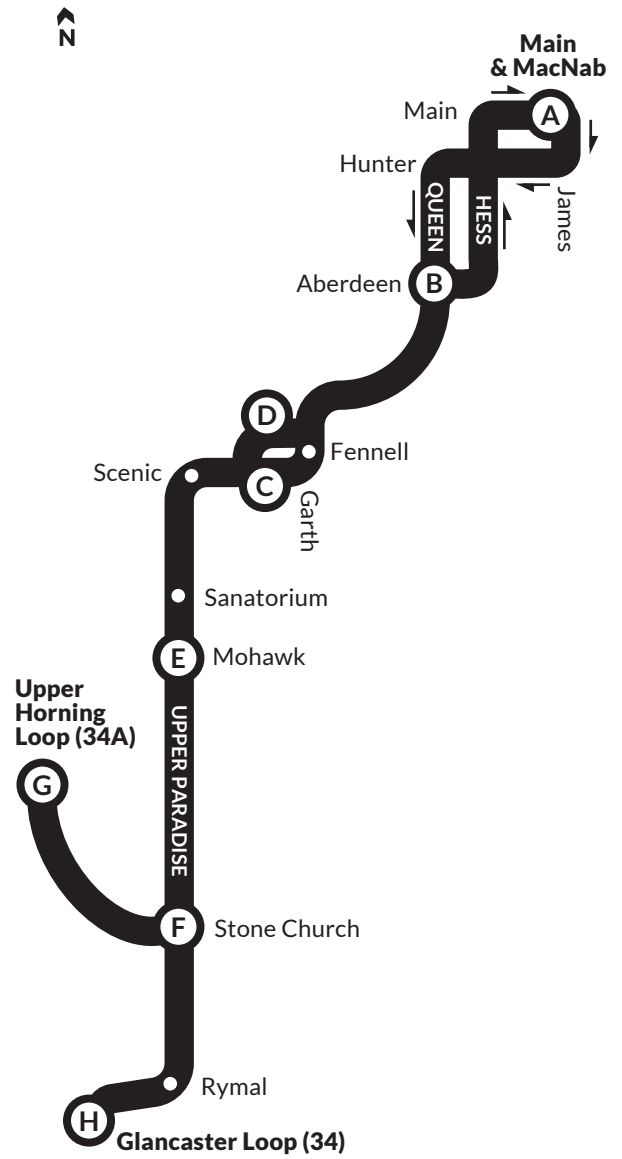

SUNDAY - Northbound							
TIMEPOINTS	H	G	F	E	D	B	A
	Glancaster Loop (34)	Upper Horning Bus Loop (34a)	Upper Paradise & Stone Church	Upper Paradise & Mohawk	Garth & Scenic Drive	Queen & Aberdeen	Main & Macnab
Leave from 7:04AM to 1:35PM							
7am to 1pm	---	:04	:08	:12	:17	:21	:27
	:35	---	:38	:42	:47	:51	:57
2pm	---	2:05	2:10	2:13	2:17	2:21	2:27
	2:35	---	2:38	2:42	2:47	2:51	2:57
3pm	---	3:05	3:10	3:13	3:17	3:21	3:27
	3:35	---	3:38	3:42	3:47	3:51	3:57
4pm	---	4:05	4:10	4:13	4:17	4:21	4:27
	4:35	---	4:38	4:42	4:47	4:51	4:57
5pm	---	5:05	5:10	5:13	5:17	5:21	5:27
	5:35	---	5:38	5:42	5:47	5:51	5:57
Leave from 6:05PM to 10:35PM							
6pm to 10pm	---	:05	:10	:13	:17	:21	:27
	:35	---	:38	:42	:47	:51	:57
11pm	---	11:05	11:10	11:13	11:17	11:21	11:27
	11:35	---	11:38	11:42	11:47	11:51	11:57

Upper Paradise 34

Effective December 29, 2024

Website: hamilton.ca/hsr
Email: hserve@hamilton.ca
Social: [X@HSR](#) [@f@HamiltonStreetRailway](#)
Last update: 12/9/2024