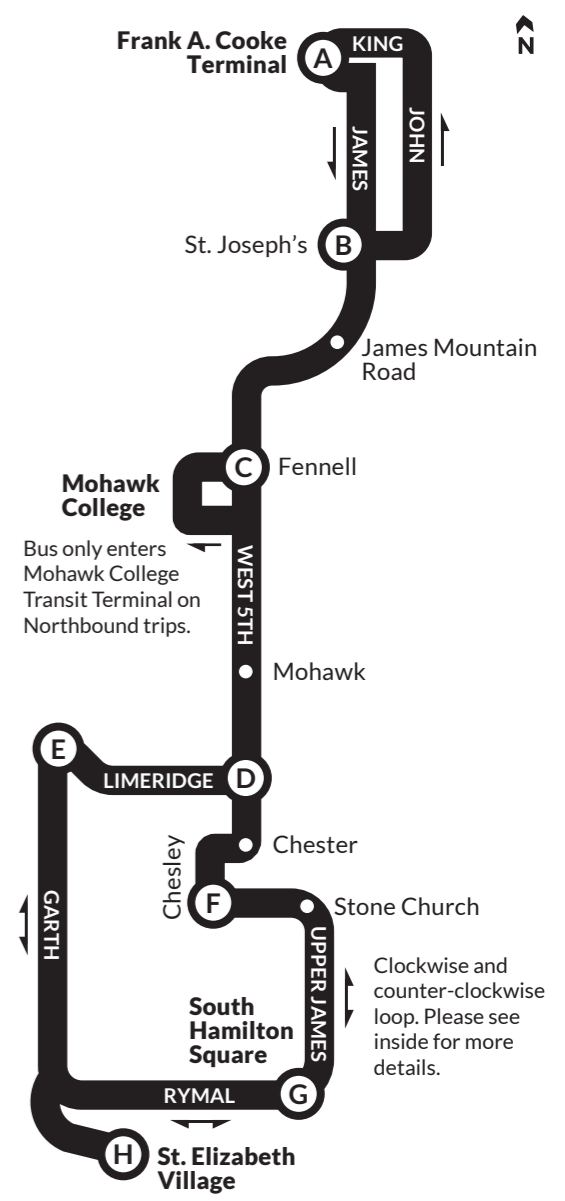

SUNDAY - Northbound

TIMEPOINTS	H	G	F	E	D	C	B	A	
	St. Elizabeth Village	Upper James & Rymal (35J)	Stone Church & Chesley (35J)	Garth & Limeridge (35G)	West 5th & Limeridge	Mohawk College Transit Terminal Platform 4	James & St. Josephs Drive	Frank A. Cooke Terminal	
5 am	5:59	6:02	6:05	---	6:08	6:12	6:15	6:20	
6 am	Leave St. Elizabeth Village from 6:29AM to 9:59AM								
7 am	:29	---	---	:34	:39	:44	:48	:54	
	:59	:02	:06	---	:09	:14	:18	:24	
10 am	Leave St. Elizabeth Village from 10:29AM to 1:59PM								
11 am	:29	---	---	:35	:40	:45	:49	:55	
	:59	:02	:06	---	:09	:14	:18	:24	
12 pm	2:27	---	---	2:34	2:39	2:44	2:48	2:54	
	2:59	3:03	3:07	---	3:10	3:15	3:19	3:25	
1 pm	3:27	---	---	3:34	3:39	3:44	3:48	3:54	
	3:59	4:03	4:07	---	4:10	4:15	4:19	4:25	
2 pm	4:27	---	---	4:34	4:39	4:44	4:48	4:54	
	4:59	5:03	5:07	---	5:10	5:15	5:19	5:25	
3 pm	5:29	---	---	5:36	5:41	5:46	5:50	5:56	
	6:01	6:04	6:08	---	6:11	6:16	6:20	6:25	
4 pm	6:30	---	---	6:36	6:41	6:46	6:50	6:55	
	7:00	7:03	7:07	---	7:10	7:15	7:19	7:24	
5 pm	7:30	---	---	7:36	7:41	7:46	7:50	7:55	
	8:00	8:03	8:07	---	8:10	8:15	8:19	8:24	
6 pm	8:30	---	---	8:36	8:41	8:46	8:50	8:55	
	9:00	9:03	9:07	---	9:10	9:15	9:19	9:24	
7 pm	9:30	---	---	9:36	9:41	9:46	9:50	9:55	
	Leave St. Elizabeth Village from 10:01PM to 11:31PM								
8 pm	:01	:04	:07	---	:10	:14	:17	:22	
	:31	---	---	:37	:41	:45	:48	:53	

College
Effective December 29, 2024

35