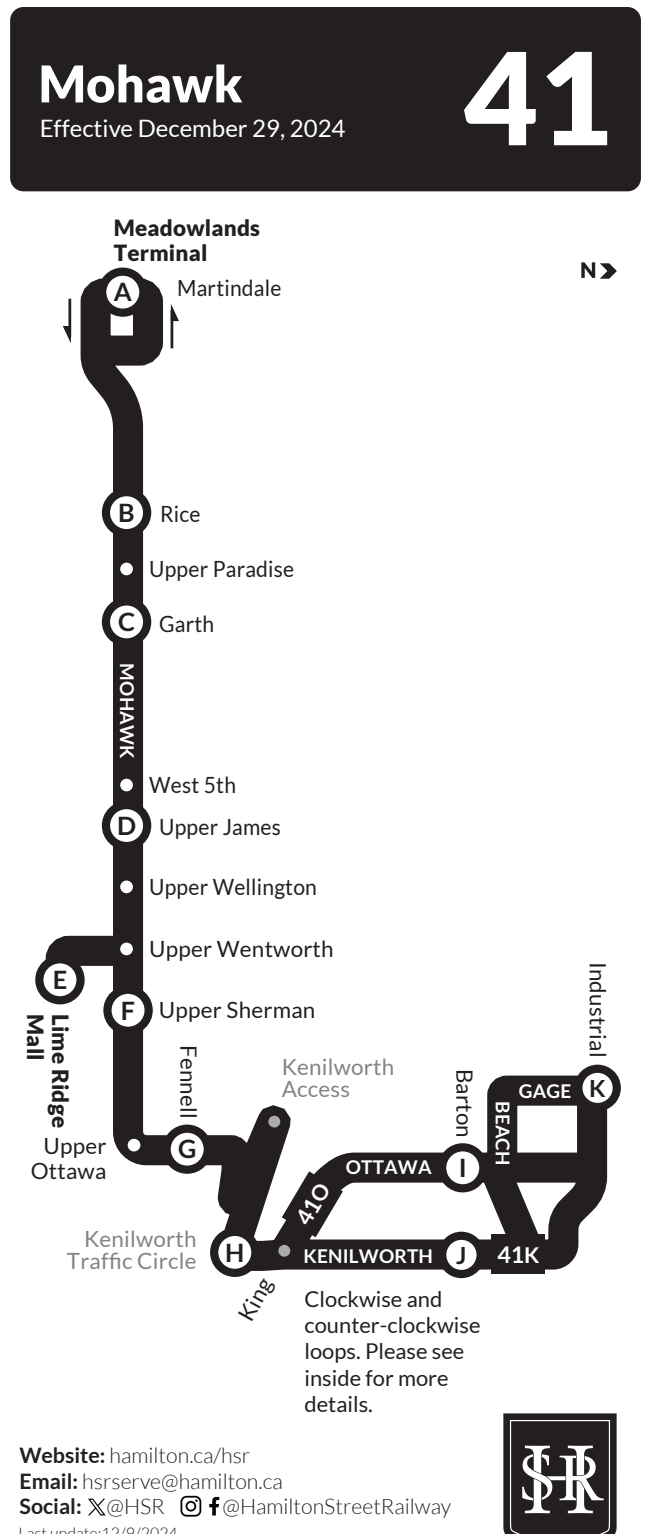

SATURDAY - Westbound												
TIMEPOINTS	K	J	I	H	G	F	E	D	C	B	A	
	Industrial & Depew	Kenilworth & Barton (41k)	Ottawa & Barton (41o)	Kenilworth Access	Upper Ottawa & Fennell	Mohawk & Upper Sherman	Lime Ridge Mall Platform 4	Mohawk & Upper James	Mohawk & Garth	Mohawk & Rice	Meadowlands Terminal Platform 1	
4 am	---	---	---	---	---	---	---	---	4:44	4:48	4:51	4:57
5 am	---	---	---	---	---	---	---	---	5:20	5:24	5:27	5:33
6 am	6:39	6:46	---	6:54	7:01	7:08	7:12	7:18	7:22	7:25	7:31	
7 am	7:39	7:46	---	7:54	8:01	8:08	8:12	8:18	8:22	8:25	8:31	
8 am	8:11	---	8:16	8:24	8:31	8:38	8:42	8:48	8:52	8:55	9:01	
9 am	9:04	---	9:10	9:19	9:26	9:33	9:39	9:48	9:52	9:55	10:02	
10 am	10:02	---	10:10	10:19	10:26	10:33	10:39	10:48	10:52	10:55	11:02	
11 am	11:04	---	11:10	11:19	11:26	11:33	11:39	11:48	11:52	11:55	12:02	
12 pm	12:02	---	12:10	12:19	12:26	12:33	12:39	12:48	12:52	12:55	1:02	
1 pm	1:03	---	1:09	1:18	1:25	1:32	1:39	1:48	1:52	1:55	2:03	
2 pm	2:01	---	2:09	2:18	2:25	2:32	2:39	2:48	2:52	2:55	3:03	
3 pm	3:01	---	3:09	3:18	3:25	3:32	3:39	3:48	3:52	3:55	4:03	
4 pm	4:01	---	4:09	4:18	4:25	4:32	4:39	4:48	4:52	4:55	5:03	
5 pm	5:01	---	5:09	5:18	5:25	5:32	5:39	5:48	5:52	5:55	6:03	
6 pm	6:01	---	6:09	6:18	6:25	6:32	6:39	6:48	6:52	6:55	7:03	
7 pm	7:01	---	7:09	7:18	7:25	7:32	7:39	7:48	7:52	7:55	8:03	
8 pm	8:01	---	8:09	8:18	8:25	8:32	8:39	8:48	8:52	8:55	9:03	
9 pm	9:01	---	9:09	9:18	9:25	9:32	9:39	9:48	9:52	9:55	10:03	
10 pm	10:01	---	10:09	10:18	10:25	10:32	10:39	10:48	10:52	10:55	11:03	
11 pm	11:01	---	11:09	11:18	11:25	11:32	11:39	11:48	11:52	11:55	12:03	
12 am	12:01	---	12:09	12:18	12:25	12:32	12:39	12:48	12:52	12:55	1:03	

SUNDAY - Eastbound											
TIMEPOINTS	A	B	C	D	E	F	G	H	I	J	K
	Meadowlands Terminal Platform 1	Mohawk & Rice	Mohawk & Garth	Upper James & Mohawk	Lime Ridge Mall Platform 5	Mohawk & Upper Sherman	Upper Ottawa & Fennell	Kenilworth Access	Ottawa & Barton (41o)	Kenilworth & Barton (41k)	Industrial & Depew
5 am	5:18	5:23	5:26	5:30	5:38	5:42	5:48	5:54	6:00	---	6:06
6 am	6:38	6:43	6:46	6:50	6:58	7:02	7:08	7:14	7:20	---	7:26
7 am	7:18	7:23	7:26	7:30	7:38	7:42	7:48	7:54	---	8:00	8:06
8 am	8:38	8:43	8:46	8:50	8:58	9:02	9:08	9:14	---	9:20	9:26
9 am	9:09	9:14	9:17	9:21	9:29	9:33	9:39	9:45	---	9:51	9:57
10 am	10:09	10:14	10:17	10:21	10:29	10:33	10:40	10:45	---	10:52	10:58
11 am	11:09	11:14	11:17	11:21	11:29	11:33	11:40	11:45	---	11:52	11:58
12 pm	12:09	12:14	12:17	12:21	12:29	12:33	12:40	12:45	---	12:52	12:58
1 pm	1:09	1:14	1:17	1:21	1:29	1:33	1:40	1:45	---	1:52	1:58
2 pm	2:09	2:14	2:17	2:21	2:29	2:33	2:40	2:45	---	2:52	2:58
3 pm	3:09	3:14	3:17	3:21	3:29	3:33	3:40	3:45	---	3:52	3:58
4 pm	4:09	4:14	4:17	4:21	4:29	4:33	4:40	4:45	---	4:52	4:58
5 pm	5:09	5:14	5:17	5:21	5:29	5:33	5:40	5:45	---	5:52	5:58
6 pm	6:09	6:14	6:17	6:21	6:29	6:33	6:40	6:45	---	6:52	6:58
7 pm	7:09	7:14	7:17	7:21	7:29	7:33	7:40	7:45	---	7:52	7:58
8 pm	8:09	8:14	8:17	8:21	8:29	8:33	8:40	8:45	---	8:52	8:58
9 pm	9:09	9:14	9:17	9:21	9:29	9:33	9:40	9:45	---	9:52	9:58
10 pm	10:09	10:14	10:17	10:21	10:29	10:33	10:40	10:45	---	10:52	10:58
11 pm	11:09	11:14	11:17	11:21	11:29	11:33	11:40	11:45	---	11:52	11:58

SUNDAY - Westbound												
TIMEPOINTS	K	J	I	H	G	F	E	D	C	B	A	
	Industrial & Depew	Kenilworth & Barton (41k)	Ottawa & Barton (41o)	Kenilworth Access	Upper Ottawa & Fennell	Mohawk & Upper Sherman	Lime Ridge Mall Platform 4	Mohawk & Upper James	Mohawk & Garth	Mohawk & Rice	Meadowlands Terminal Platform 1	
5 am	---	---	---	---	---	---	---	---	5:40	5:44	5:47	5:53
6 am	6:23	6:29	---	6:37	6:43	6:48	6:52	6:58	7:02	7:05	7:11	
7 am	7:05	---	7:09	7:17	7:23	7:28	7:32	7:38	7:42	7:45	7:51	
8 am	8:25	---	8:29	8:37	8:43	8:48	8:52	8:58	9:02	9:05	9:11	
9 am	9:09	---	9:17	9:23	9:28	9:32	9:38	9:42	9:45	9:51	9:57	
10 am	10:09	---	10:17	10:23	10:28	10:32	10:38	10:42	10:45	10:51	10:57	
11 am	11:09	---	11:17	11:23	11:28	11:32	11:38	11:42	11:45	11:51	11:57	
12 pm	12:09	---	12:17	12:23	12:28	12:32	12:38	12:42	12:45	12:51	12:57	
1 pm	1:09	---	1:17	1:23	1:28	1:32	1:38	1:42	1:45	1:51	1:57	
2 pm	2:09	---	2:17	2:23	2:28	2:32	2:38	2:42	2:45	2:51	2:57	
3 pm	3:09	---	3:17	3:23	3:28	3:32	3:38	3:42	3:45	3:51	3:57	
4 pm	4:09	---	4:17	4:23	4:28	4:32	4:38	4:42	4:45	4:51	4:57	
5 pm	5:09	---	5:17	5:23	5:28	5:32	5:38	5:42	5:45	5:51	5:57	
6 pm	6:09	---	6:17	6:23	6:28	6:32	6:38	6:42	6:45	6:51	6:57	
7 pm	7:09	---	7:17	7:23	7:28	7:32	7:38	7:42	7:45	7:51	7:57	
8 pm	8:09	---	8:17	8:23	8:28	8:32	8:38	8:42	8:45	8:51	8:57	
9 pm	9:09	---	9:17	9:23	9:28	9:32	9:38	9:42	9:45	9:51	9:57	
10 pm	10:09	---	10:17	10:23	10:28	10:32	10:38	10:42	10:45	10:51	10:57	
11 pm	11:09	---	11:17	11:23	11:28	11:32	11:38	11:42	11:45	11:51	11:57