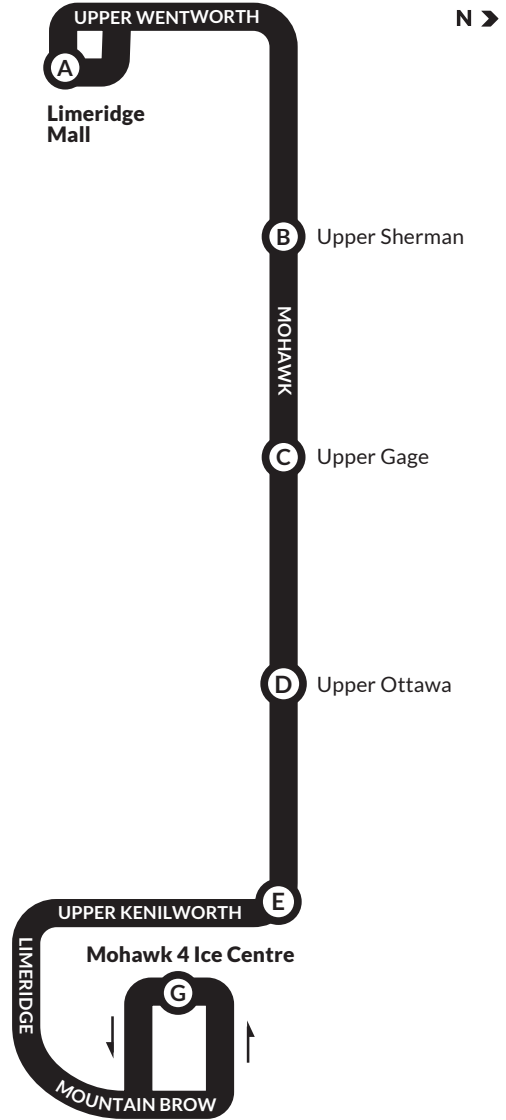

SATURDAY - Eastbound

TIMEPOINTS	G	F	E	D	C	B	A
	Mohawk 4 Ice Centre	Limeridge & Mountain Brow	Upper Kenilworth & Mohawk	Mohawk & Upper Ottawa	Mohawk & Upper Gage	Mohawk & Upper Sherman	Lime Ridge Mall Platform 5
6 am	6:45	6:47	6:50	6:52	6:55	6:57	7:03
7 am	7:30	7:32	7:35	7:37	7:40	7:42	7:48
8 am	8:15	8:17	8:20	8:22	8:25	8:27	8:33
9 am	9:00	9:02	9:05	9:07	9:10	9:12	9:18
	9:45	9:47	9:50	9:52	9:55	9:57	10:03
10 am	10:30	10:32	10:35	10:37	10:40	10:42	10:48
11 am	11:15	11:17	11:20	11:22	11:25	11:27	11:33
12 pm	12:00	12:02	12:05	12:07	12:10	12:12	12:18
	12:45	12:47	12:50	12:52	12:55	12:57	1:03
1 pm	1:30	1:32	1:35	1:37	1:40	1:42	1:48
2 pm	2:15	2:17	2:20	2:22	2:25	2:27	2:33
	3:00	3:02	3:05	3:07	3:10	3:12	3:18
3 pm	3:45	3:47	3:50	3:52	3:55	3:57	4:03
	4:30	4:32	4:35	4:37	4:40	4:42	4:48

THIS SCHEDULE IS SUBJECT TO CHANGE.

For up-to-date timetables and holiday service hours, visit hamilton.ca/HSR. The HSR does not take responsibility for errors in this document, for damages or inconveniences caused by delayed schedules or failure to make connections.

This document is available in alternate formats upon request. Please contact HSR Customer Service at hsrserve@hamilton.ca for assistance.

Mohawk East

Effective December 29, 2024

42

Website: hamilton.ca/hsr

Email: hsrserve@hamilton.ca

Social: [X@HSR](#) [@f@HamiltonStreetRailway](#)

Last update: 12/9/2024