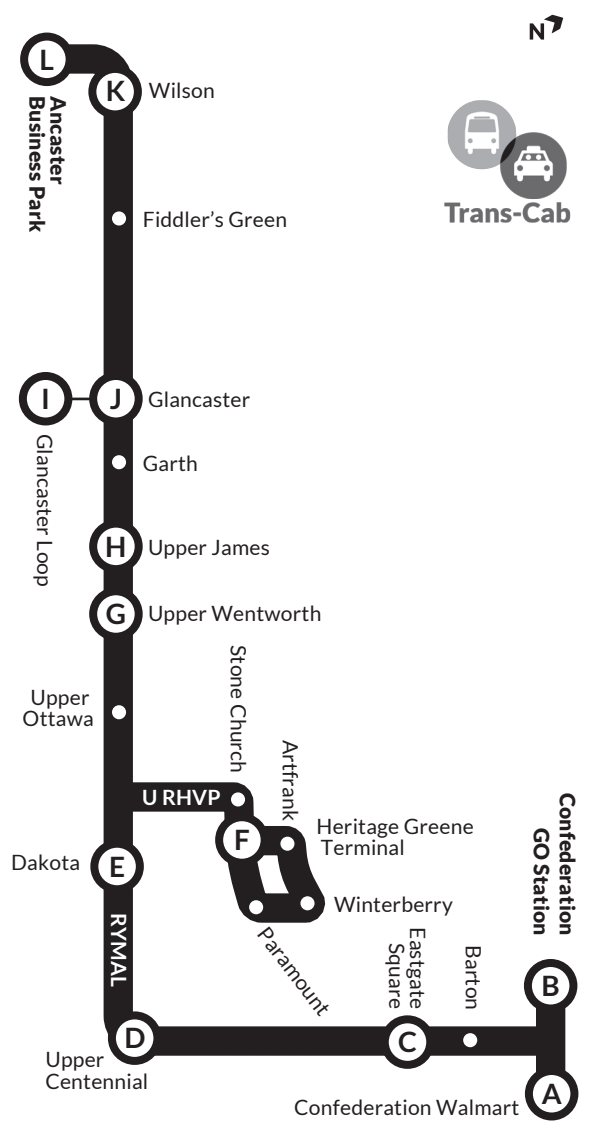

Rymal
Effective December 29, 2024

44

Website: hamilton.ca/hsr
Email: hsrserve@hamilton.ca
Social: [X@HSR](#) [@HSR](#) [f@HamiltonStreetRailway](#)
Last update: 12/9/2024

SUNDAY - Westbound

TIMEPOINTS	A	B	C	D	E	F	G	H	J	K	L
	CONFEDERATION WALMART PLATFORM 1	CONFEDERATION GO TERMINAL PLATFORM 4	EASTGATE SQUARE PLATFORM 1	RYMAL & UPPER CENTENNIAL	RYMAL & DAKOTA	HERITAGE GREENE TERMINAL PLATFORM 1	RYMAL & UPPER WENTWORTH	RYMAL & UPPER JAMES	GARNER & GLANCCASTER	GARNER & WILSON	AT 1290 CORMORANT
5 AM	5:55	5:57	6:08	6:20	6:25	6:32	6:43	6:47	6:53	7:04	7:13
6 AM	6:25	6:27	6:38	6:50	6:55	7:02	7:13	7:17	7:23	7:34	7:43
7 AM	7:05	7:07	7:18	7:30	7:35	7:42	7:53	7:57	8:03	8:14	8:23
8 AM	8:05	8:07	8:18	8:30	8:35	8:42	8:53	8:57	9:03	9:14	9:23
9 AM	9:05	9:07	9:18	9:30	9:35	9:42	9:53	9:57	10:03	10:14	10:23
10 AM	Leave Confederation Walmart Platform from 10:05 AM to 12:35 PM										
TO	:05	:07	:18	:31	:36	:43	:57	:01	:07	:18	:27
12 PM	:35	:37	:48	:01	:06	:13	:27	:31	:37	:48	:57
1 PM	1:05	1:07	1:18	1:31	1:36	1:43	1:57	2:01	2:07	2:18	2:27
2 PM	2:05	2:07	2:18	2:31	2:36	2:43	2:57	3:01	3:07	3:18	3:27
3 PM	3:05	3:07	3:18	3:31	3:36	3:43	3:57	4:01	4:07	4:18	4:27
4 PM	4:05	4:07	4:18	4:31	4:36	4:43	4:57	5:01	5:07	5:18	5:27
5 PM	5:05	5:07	5:18	5:31	5:36	5:43	5:57	6:01	6:07	6:18	6:27
6 PM	6:09	6:11	6:22	6:34	6:39	6:46	6:57	7:01	7:07	7:18	7:27
7 PM	7:09	7:11	7:22	7:34	7:39	7:46	7:57	8:01	8:07	8:18	8:27
8 PM	8:09	8:11	8:22	8:34	8:39	8:46	8:57	9:01	9:07	9:18	9:27
9 PM	9:09	9:11	9:22	9:34	9:39	9:46	9:57	10:01	10:07	10:18	10:27
10 PM	10:09	10:11	10:22	10:34	10:39	10:46	10:57	11:01	11:07	11:18	11:27
11 PM	11:09	11:11	11:22	11:34	11:39	11:46	11:57	12:01	12:07	12:18	12:27
12 AM	12:09	12:11	12:22	12:34	12:39	12:46	12:57	1:01	---	---	---

SUNDAY - Eastbound