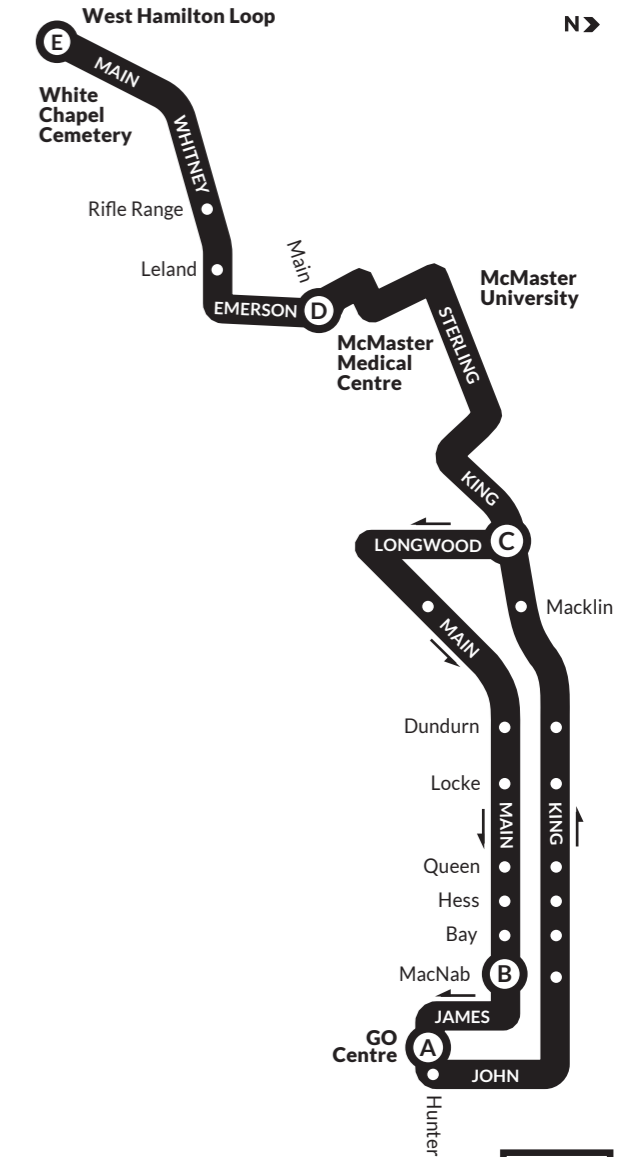

McMaster Student ID

Students must tap their PRESTO card containing their valid U-Pass on the Fare Payment Device located just inside the front door of the bus, AND show their McMaster Student ID card to the bus operator.

An HSR Operator may confiscate any pass, ticket or of Identification Card which he/she feels has been unlawfully produced, altered or otherwise tampered with so as to be used in a fraudulent manner. If this occurs, please call our Customer Service number with the bus number, date and time of day. If it is valid, the items will be returned.

THIS SCHEDULE IS SUBJECT TO CHANGE.

For up-to-date timetables and holiday service hours, visit hamilton.ca/HSR. The HSR does not take responsibility for errors in this document, for damages or inconveniences caused by delayed schedules or failure to make connections.

This document is available in alternate formats upon request. Please contact HSR Customer Service at hsrserve@hamilton.ca for assistance.

University
Effective December 29, 2024

51