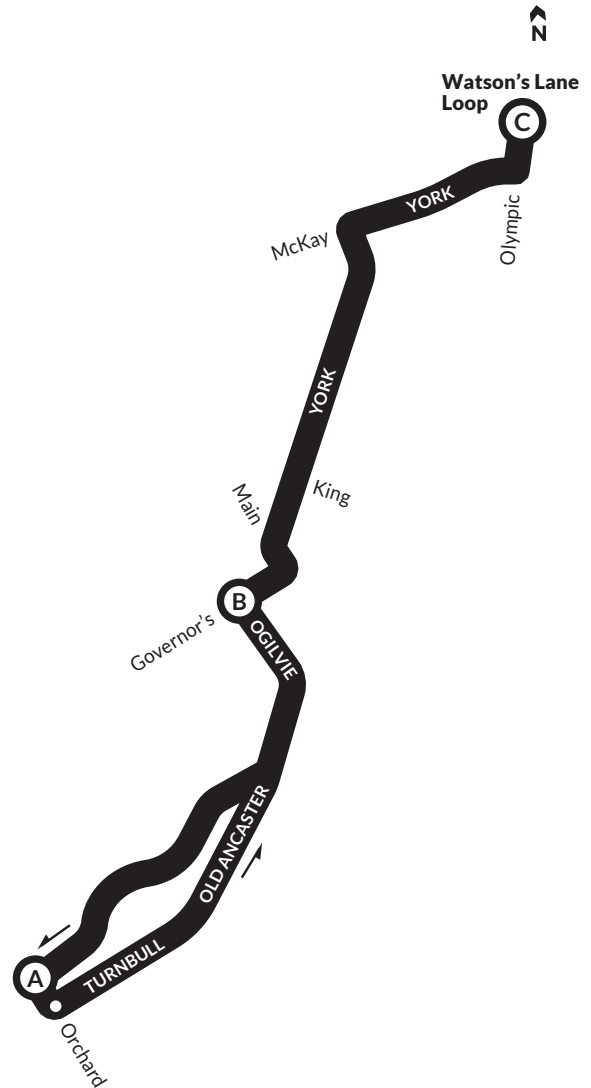

Bus Stop Numbers

Northbound

Southbound

Orchard

At Pleasant 1307

Turnbull

Opposite Kings Gate 1308
Opposite Autumn Leaf 1308
At Terrace 1309

Old Ancaster

Opposite Pleasant 1310
At Dundana 1311

Ogilvie

At Old Ancaster 1316
At Governors 1197

Governor's

At Main 1198

York

At Cootes 1348
At Hunter 1348
At Donald 1348
At Cameron 1349
Opposite McKay 1349
Opposite Watsons 1357
Opposite Fieldgate 1357
At Olympic 1357

Watson's Lane Loop

1355

Watson's Lane

Loop 1355

York

At Olympic 1347
At Fieldgate 1347
At Watsons 1347
At McKay 1356
At Cameron 1356
Opposite Cairns 1350
At Willett 1350
At King 1350

Governor's

At Main 1104

Ogilvie

At Governors 1105
At Old Ancaster 1317

Old Ancaster

At Pimlico 1318
At Pleasant 1318

Pleasant

At Sunrise 1319
Opposite Autumn Leaf 1319
At Edenbridge 1320
At Green Meadow 1320

Orchard

At Pleasant 1307

THIS SCHEDULE IS SUBJECT TO CHANGE.

For up-to-date timetables and holiday service hours, visit hamilton.ca/HSR. The HSR does not take responsibility for errors in this document, for damages or inconveniences caused by delayed schedules or failure to make connections.

This document is available in alternate formats upon request. Please contact HSR Customer Service at hsrserve@hamilton.ca for assistance.

Dundas Local

Effective December 29, 2024

52

Website: hamilton.ca/hsr

Email: hsrserve@hamilton.ca

Social: [X@HSR](#) [@HSR](#) [f@HamiltonStreetRailway](#)

Last update: 12/9/2024