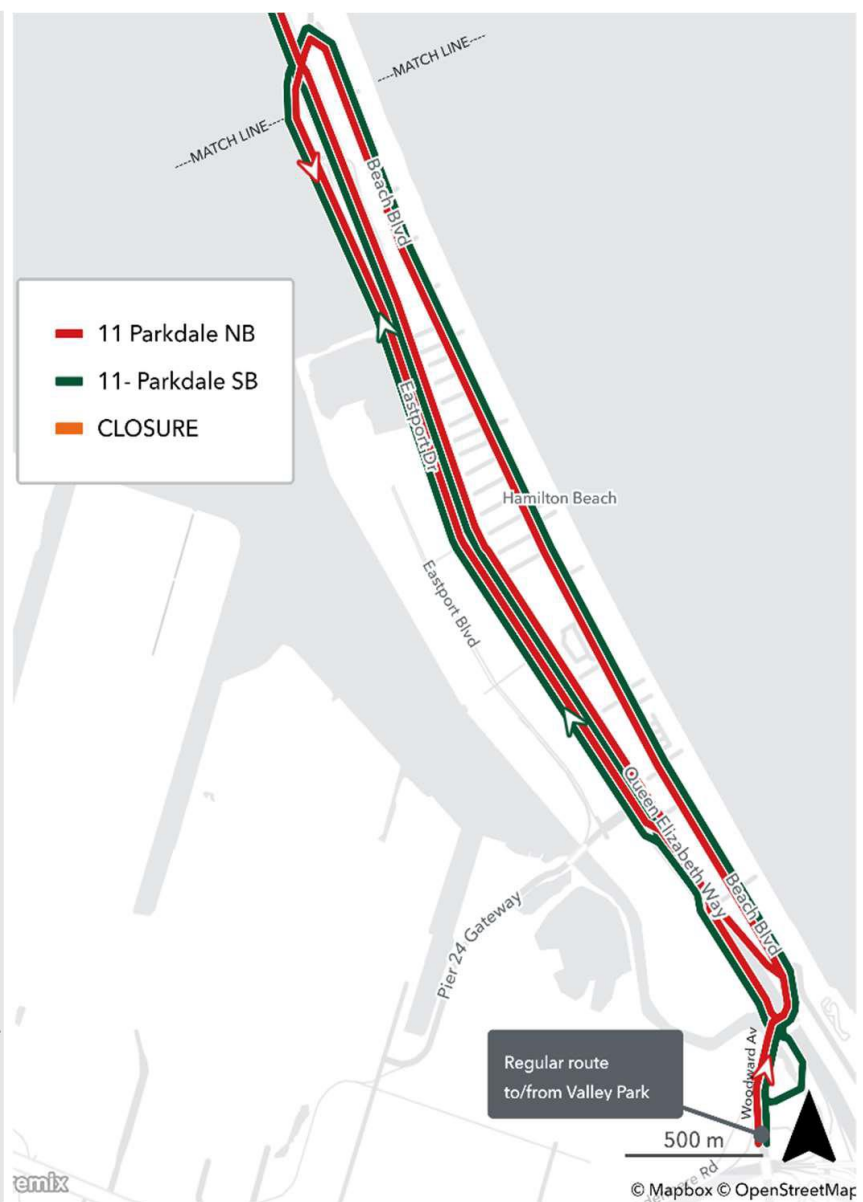

South Portion of Detour

905-546-2489
hamilton.ca/HSRdetours
@HSR