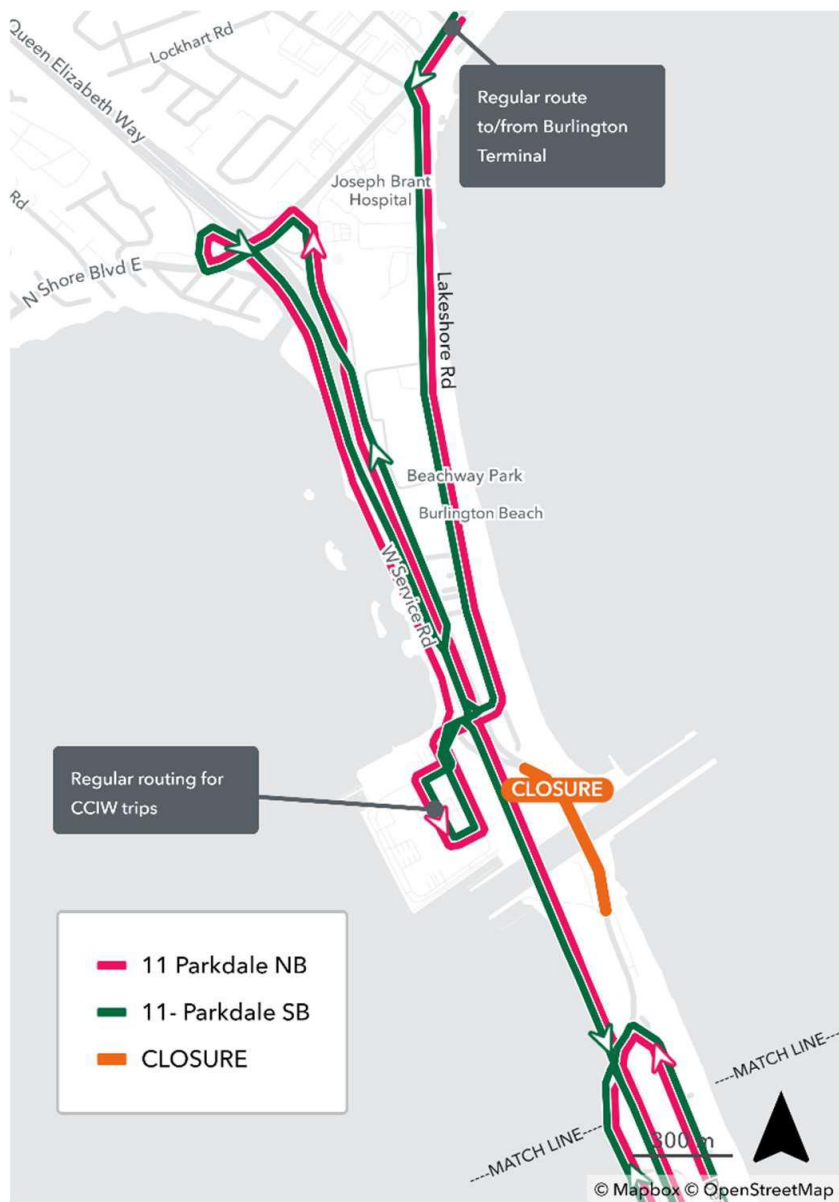

Image description: Map showing detour as described above.

North Portion of Detour