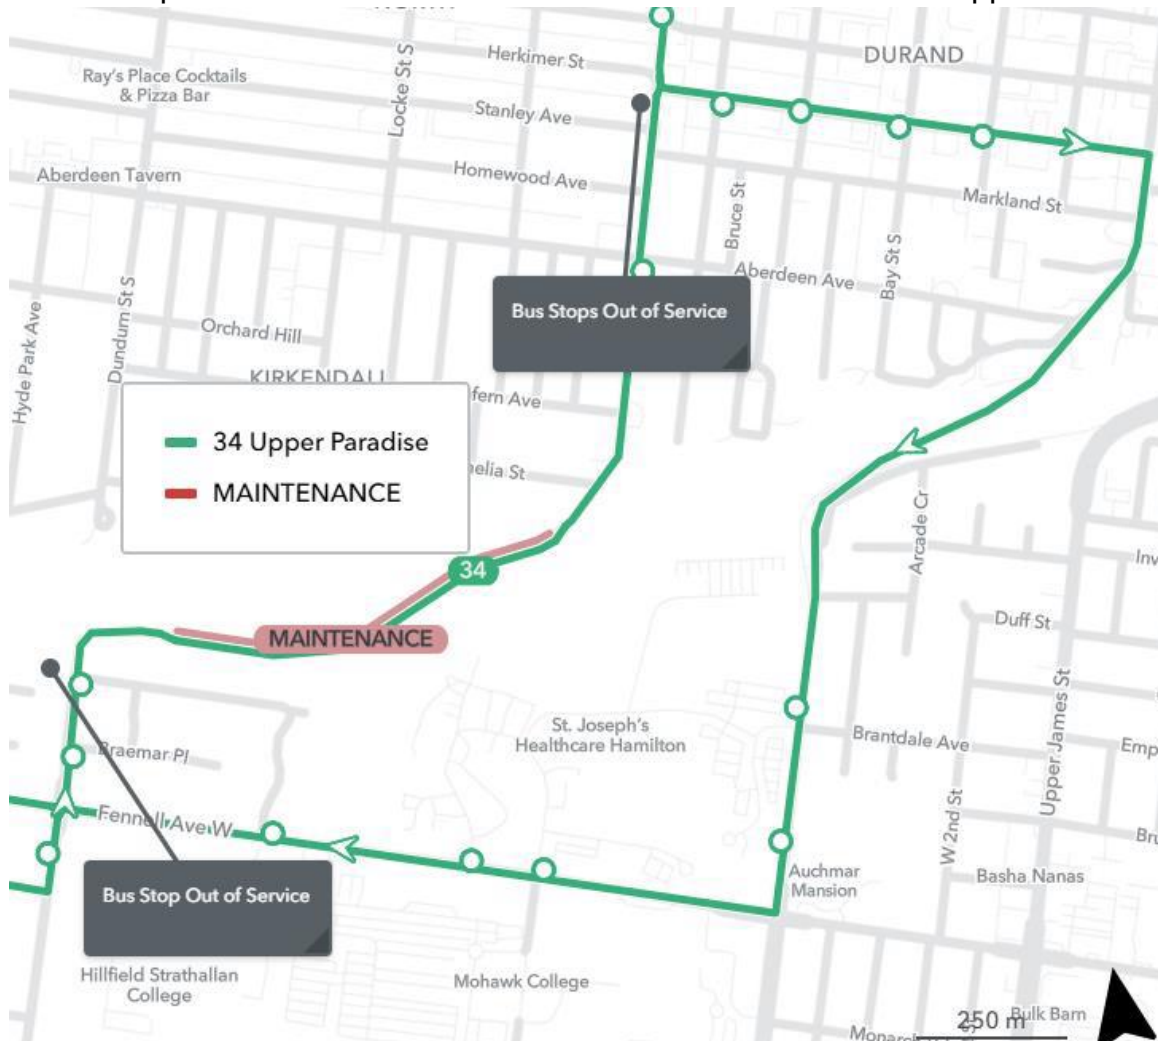

### Detour Details:

Route 34 Upper Paradise buses will detour as follows below:

**SOUTHBOUND (From Downtown)** - From Queen Street and Herkimer Street – Left on Herkimer Street, Right on James Street, Continue south on James Mountain Road and West 5th, Right on Fennell Avenue, Left on Garth Street and resume regular southbound routing.

**NORTHBOUND (To Downtown)** – No detour required.

### Stop closures:

Route 34 Upper Paradise **SOUTHBOUND**:

- GARTH opposite AUCHMAR
- QUEEN at ABERDEEN

### Detour map:

Detour map: Maintenance on Beckett Dr. and detour for Route 34 Upper Paradise Southbound.

905-546-2489  
hamilton.ca/HSRdetours  
@HSR