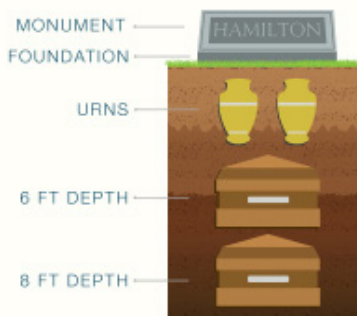

Single Grave Lot Upright Monument