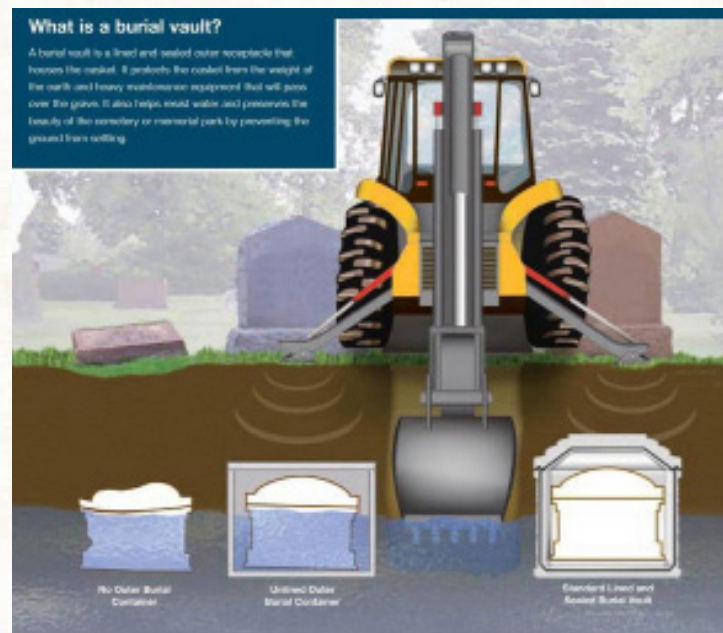

Vaults and Outer Containers - Burials

Outer Burial Containers and Vaults are concrete shells protecting the casket from the weight of the land, moistures and shifting that can occur underground. A burial vault does not preserve your loved one, rather ensures the natural burial process can take place without the influence of the environment. An Outer Burial Container or Vault is required for all Double Depth (8 ft) interments as outlined in our Cemetery By-Laws.

Liners/Vaults: The following price includes the use of grave dressings and lowering device or crypt hangers.

Outer Container – concrete

Outer Burial Containers offer limited protection and are basic concrete outer containers. Standard adult size casket.

Concrete Liner - Century Wilbert

Minimum liner. Basic concrete, no seal or liner
$1,080.00

Basic Vault - Monarch Century Wilbert

Gold coloured finish, concrete, no liner, vaulted top with seal
$1,355.00

Single Reinforced Burial Vaults

A Vault is made of high strength concrete and reinforced with a durable polymer liner, and a tongue and groove sealed lid, creating a water tight seal. Personalized name plate.

Standard Vault - Monticello Century Wilbert

Gold finished, durable concrete exterior with a plastic-reinforced cover and base, with water tight sealed top
$1,635.00

Standard Vault - Venetian Century Wilbert

White or gold finished, high strength concrete with high-impact plastic and a reinforced cover and base with water tight sealed top
$2,500.00

Surcharge for vaults and liners on Sunday/Statutory/Non-Statutory Holidays $345.00