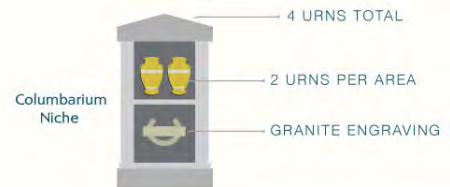

Columbarium Niche & Cremation Benches