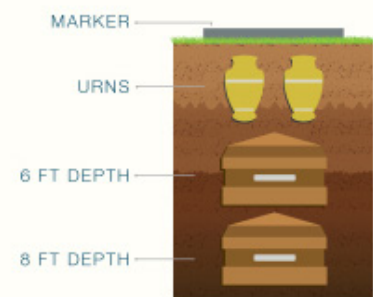

Single Flat Marker Grave Flat Marker Only

All 8 foot depth casket burials require an outer container - Concrete liner or vault