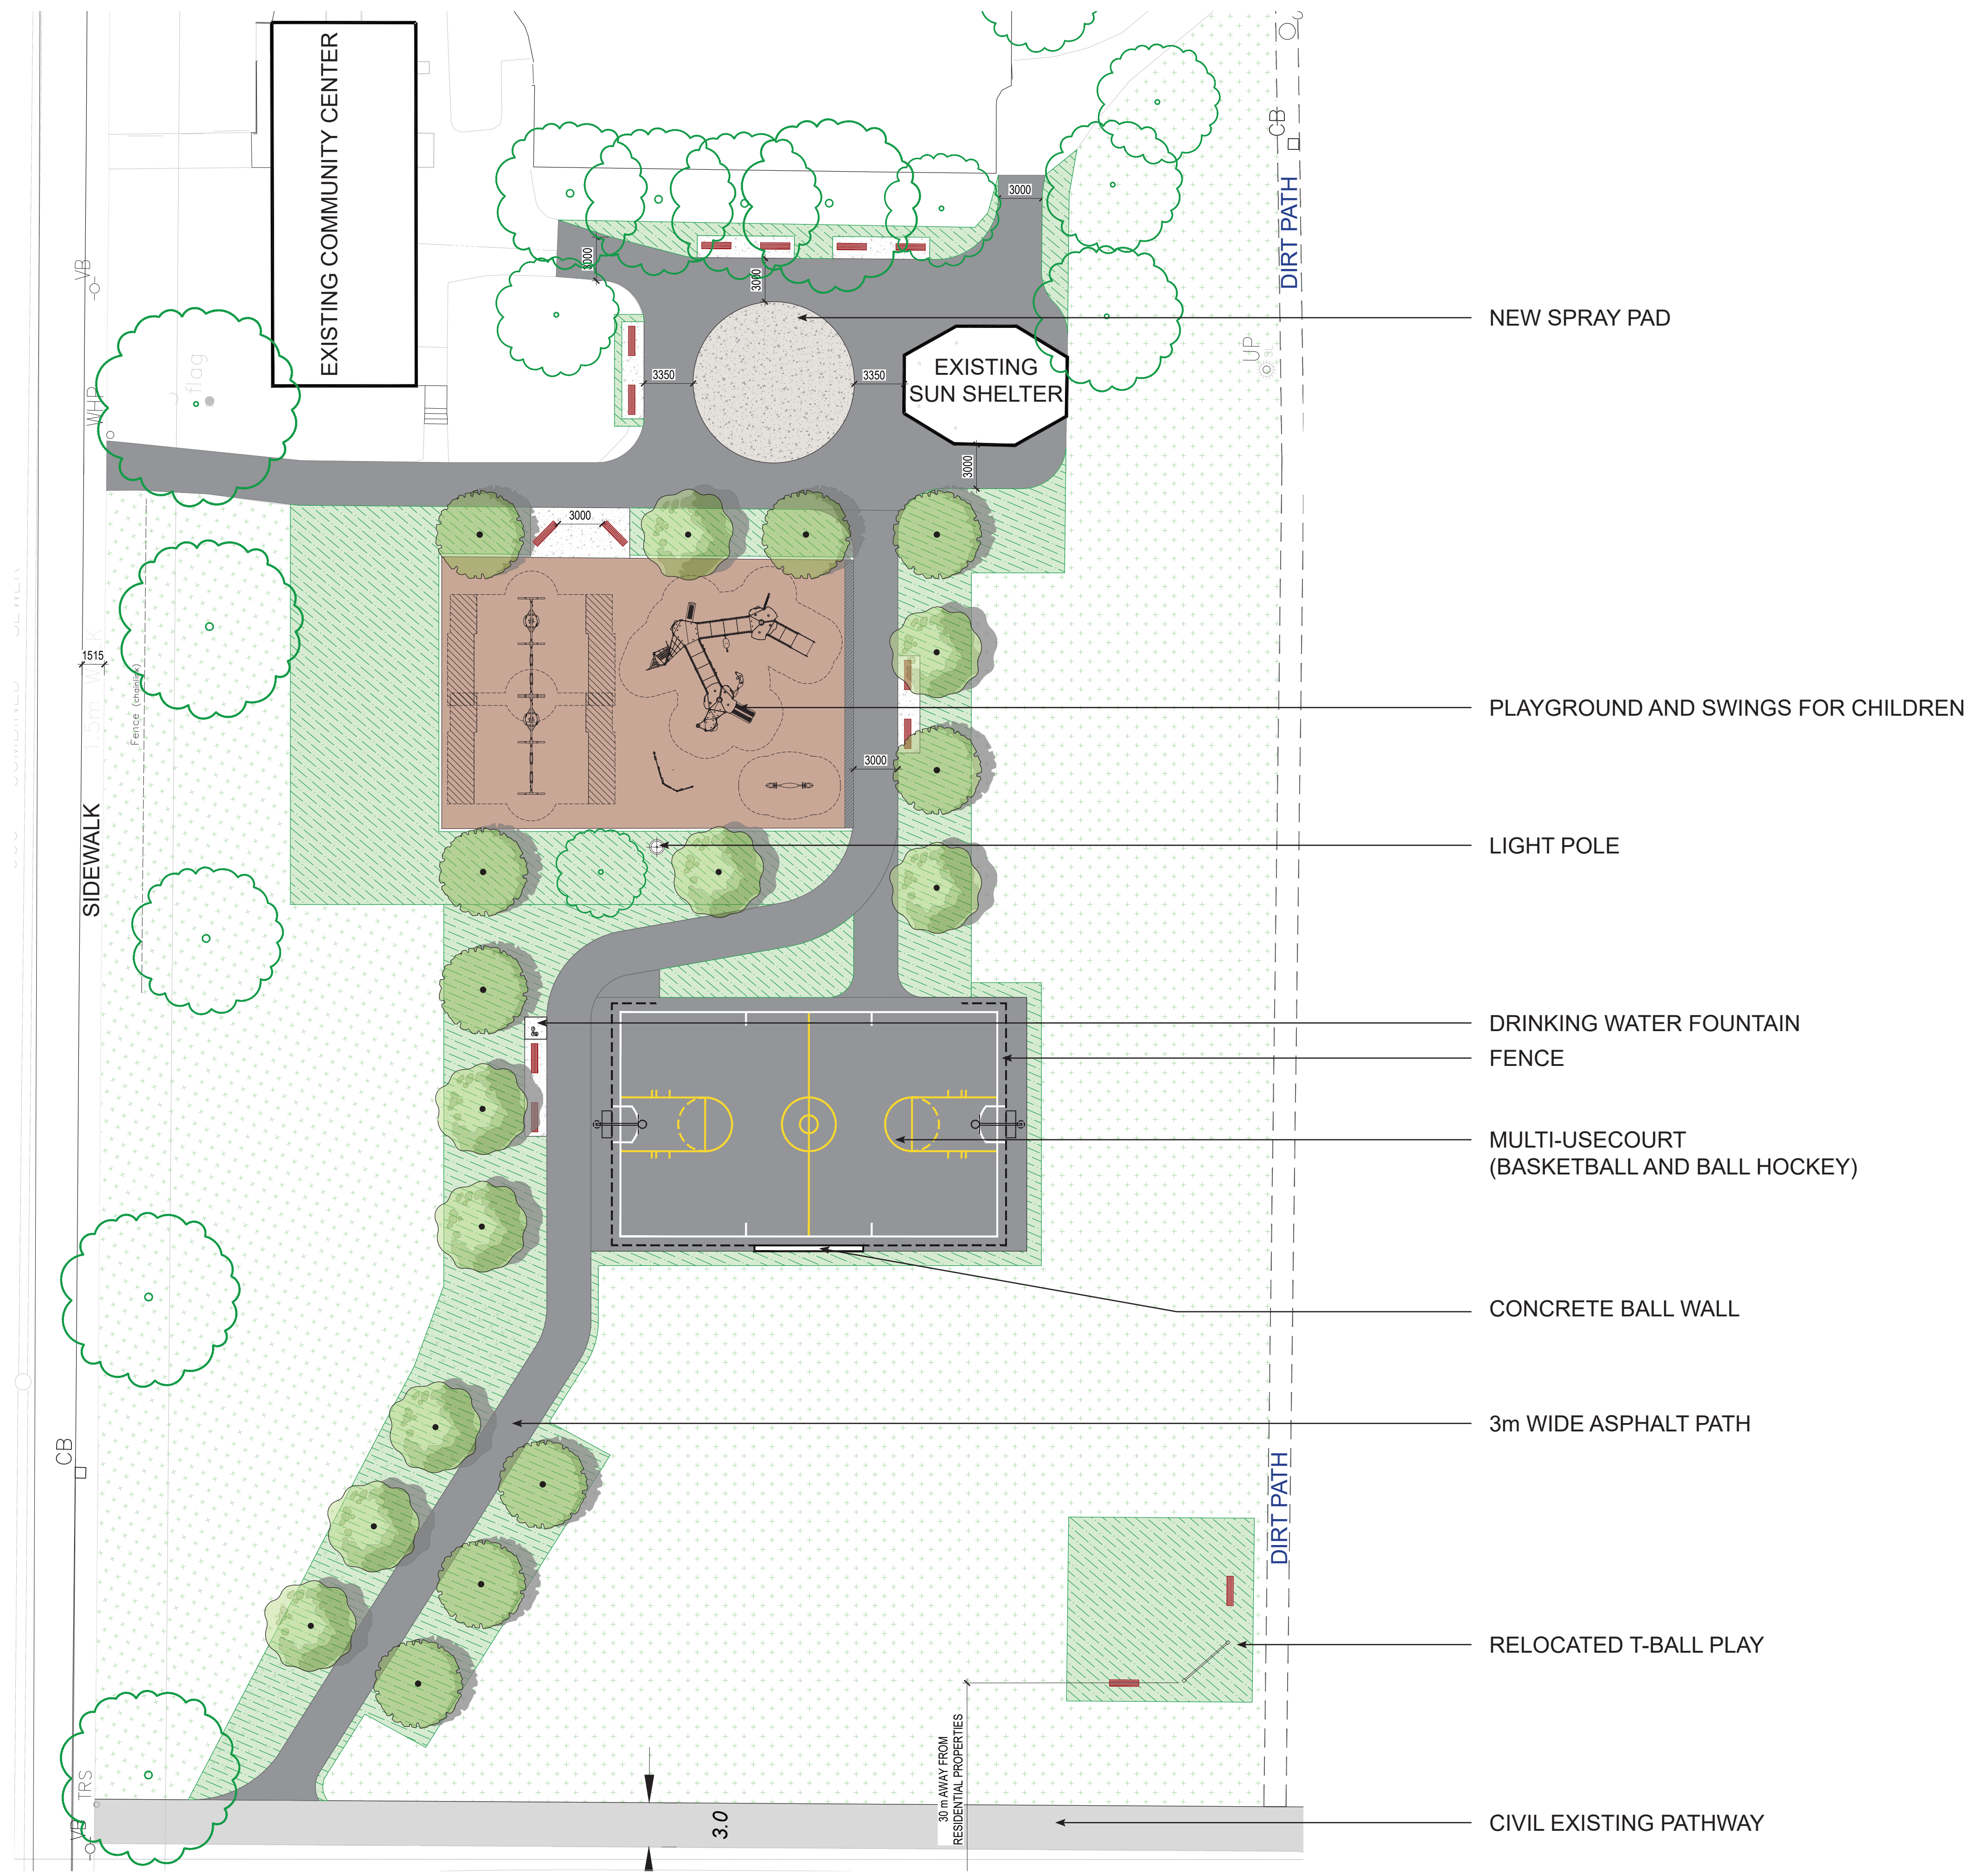

EASTMOUNT PARK

CONCEPT DESIGN

EASTMOUNT PARK OPTION 1. 'BASE PARK'

LEGEND:

-  PROPOSED ASPHALT
-  PROPOSED PLAY SURFACE
-  PROPOSED SOD RESTORATION
-  PROPOSED CONCRETE PADS
-  PROPOSED BENCHES
-  PROPOSED TREES
-  EXISTING SOD
-  EXISTING TREES

EASTMOUNT PARK OPTION 2. 'ADVENTURE TRAIL'

LEGEND:

-  PROPOSED ASPHALT
-  PROPOSED PLAY SURFACE
-  PROPOSED SOD RESTORATION
-  PROPOSED CONCRETE PADS
-  PROPOSED BENCHES
-  PROPOSED TREES
-  EXISTING SOD
-  EXISTING TREES