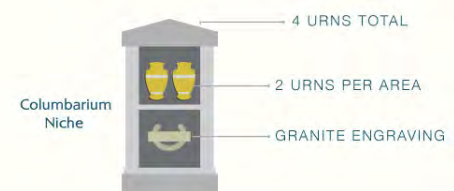

Columbarium Niche & Cremation Benches