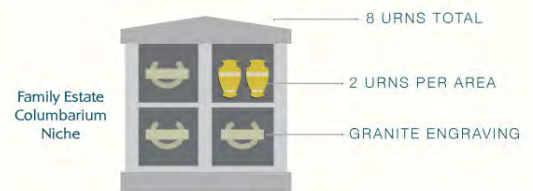

Option - Vault

Columbarium & Cremation Niches

Columbarium Niche & Cremation Benches

Cremation Only Sections

A maximum of two (2) interments of cremated remains are permitted per urn garden grave or columbarium niche unless otherwise noted. Not available at all cemeteries