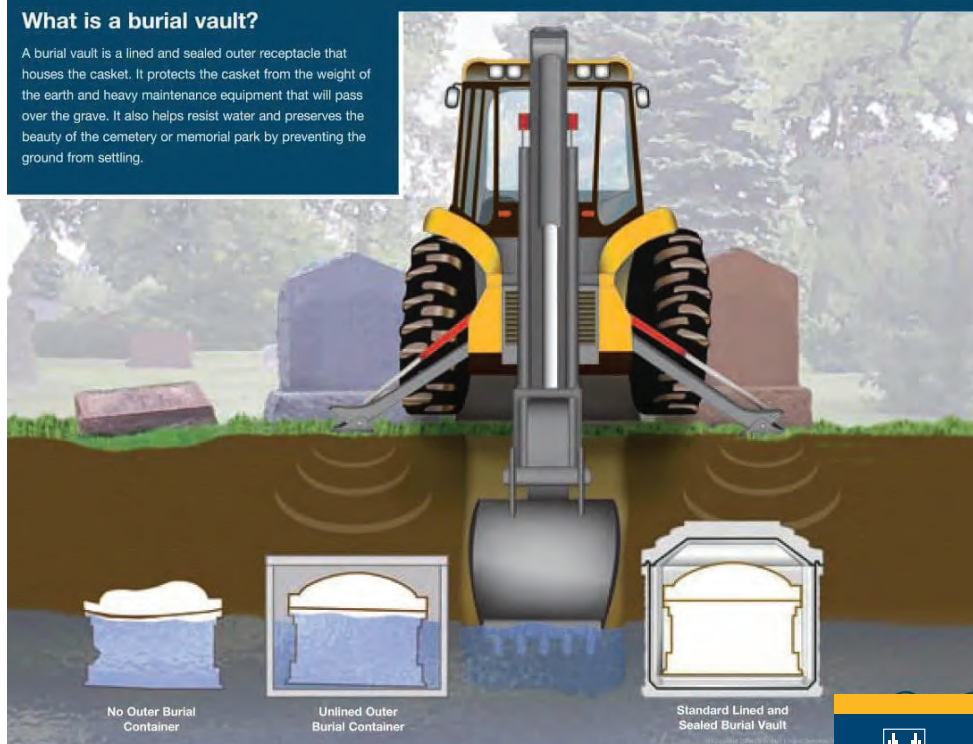

**Cameo Rose Triune
Century Wilbert**
\$3,830.00

What is a burial vault?

A burial vault is a lined and sealed outer receptacle that houses the casket. It protects the casket from the weight of the earth and heavy maintenance equipment that will pass over the grave. It also helps resist water and preserves the beauty of the cemetery or memorial park by preventing the ground from settling.