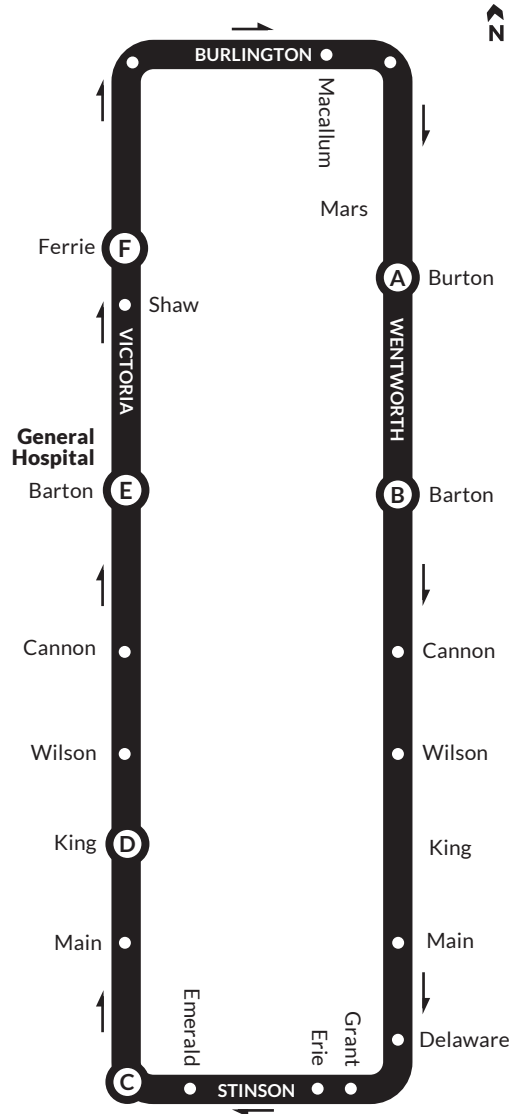

Bus Stop Numbers

From Victoria and King

Victoria

At King East	1460
At Wilson	1461
At Cannon East	1462
At Barton East	1463
At Shaw	1464
At Ferrie	1458

Burlington

At Victoria	1055
At Macallum	1055
At Wentworth	1022

Wentworth

At Mars	1465
At Burton	1466
At Barton East	1466
At Cannon East	1467
At Wilson	1468
At King East	1469
At Main East	1470
At Delaware	1471

Stinson

At Grant	1172
At Erie	1172
At Emerald	1173
At Victoria	1173

Website: hamilton.ca/hsr

Email: hsrserve@hamilton.ca

Social: [X@HSR](#) [@HSR](#) [@HamiltonStreetRailway](#)

Last update: 11/26/2024

WEEKDAY - Northbound				
TIMEPOINTS	D	E	F	A
	VICTORIA & KING	VICTORIA & BARTON	VICTORIA & FERRIE	WENTWORTH & BURTON
6 AM	6:56	7:00	7:01	7:06
7 AM	7:26	7:30	7:31	7:36
	7:56	8:00	8:01	8:06
8 AM	8:26	8:30	8:31	8:36
	8:56	9:00	9:01	9:06
 				
2 PM	2:22	2:26	2:27	2:32
	2:52	2:56	2:57	3:02
3 PM	3:22	3:26	3:27	3:32
	3:52	3:56	3:57	4:02
4 PM	4:22	4:26	4:27	4:32
	4:52	4:56	4:57	5:02
5 PM	5:22	5:26	5:27	5:32
	5:52	5:56	5:57	6:02
6 PM	6:22	6:26	6:27	6:32
	6:52	6:56	6:57	7:02

WEEKDAY - Southbound				
TIMEPOINTS	A	B	C	D
	WENTWORTH & BURTON	BARTON & WENTWORTH	STINSON & VICTORIA	VICTORIA & KING
7 AM	7:14	7:17	7:25	7:26
	7:44	7:47	7:55	7:56
8 AM	8:14	8:17	8:25	8:26
	8:44	8:47	8:55	8:56
9 AM	9:14	9:17	9:25	9:26
 				
2 PM	2:40	2:43	2:51	2:52
3 PM	3:10	3:13	3:21	3:22
	3:40	3:43	3:51	3:52
4 PM	4:10	4:13	4:21	4:22
	4:40	4:43	4:51	4:52
5 PM	5:10	5:13	5:21	5:22
	5:40	5:43	5:51	5:52
6 PM	6:10	6:13	6:21	6:22
	6:40	6:43	6:51	6:52
7 PM	7:10	7:13	7:21	7:22