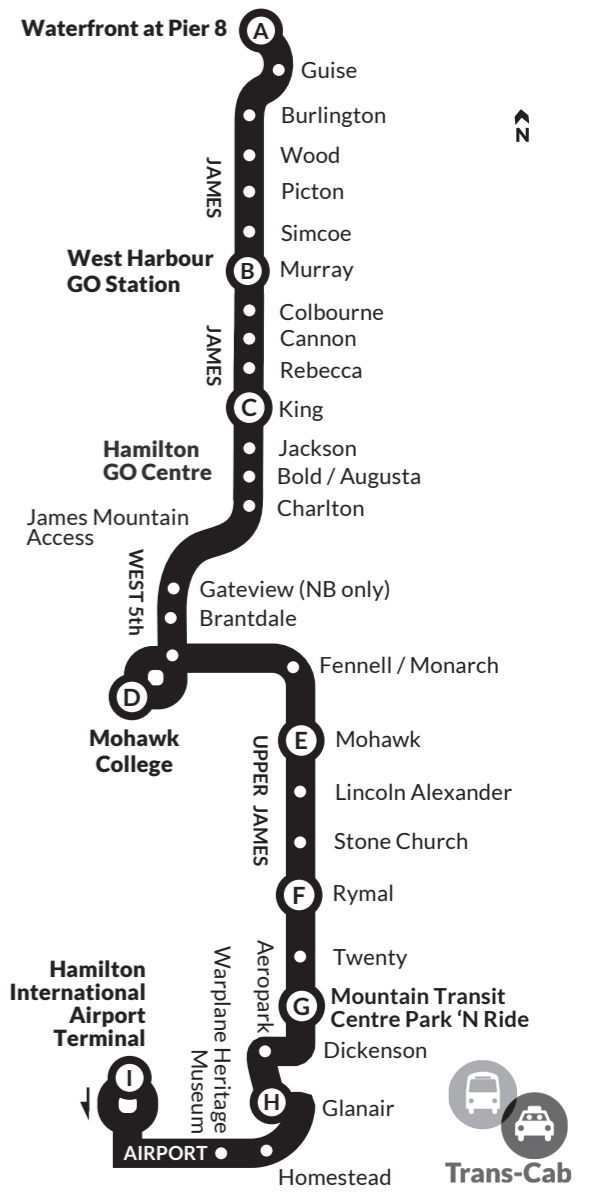

WEEKDAY - Southbound

TRANS - CAB

When travelling from the Glanbrook Trans-Cab service area dial our contractor at 905-525-2583, and request a Trans-Cab pick-up.

This service operates daily as an extension of Routes 20, 27, 35 and 44. Call 905-528-4200 or visit hamilton.ca/TransCab for more info.

THIS SCHEDULE IS SUBJECT TO CHANGE.

For up-to-date timetables and holiday service hours, visit hamilton.ca/HSR. The HSR does not take responsibility for errors in this document, for dAMages or inconveniences caused by delayed schedules or failure to make connections.

This document is available in alternate formats upon request. Please contact HSR Customer Service at hsrserve@hAMilton.ca for assistance.

A-Line
Effective April 27, 2025

20